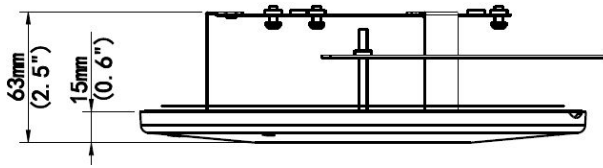

Accessories

Part No.	Name
159694	ALLNET IP Kamera Fix Dome / Outdoor / 5MP / IR / Vandalismus / Low-Light / Motorisiertes Vario-Objektiv / 93° / "ALL-CAM2495-LVEFN"
146999	ALLNET PoE USV Backup - USV für Kameras, Accesspoints ALL90011PoE