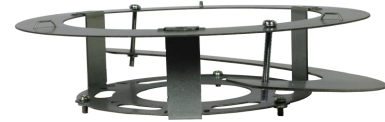

Accessories

Part No.	Name
159694	ALLNET IP Kamera Fix Dome / Outdoor / 5MP / IR / Vandalismus / Low-Light / Motorisiertes Vario-Objektiv / 93° / "ALL-CAM2495-LVEFN"
146999	ALLNET PoE USV Backup - USV für Kameras, Accesspoints ALL90011PoE