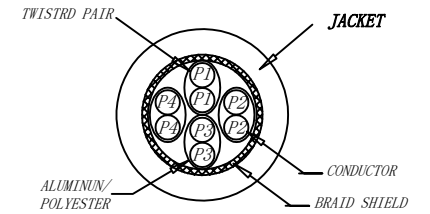

3P Certified CAT.6A S/FTP 26AWG LSZH 500MHz ISO/IEC 11801 Class Ea Channel Link 100% tested &EN 50173-1 & ANSI/TIA-568-C.2 www.Synergy21.de **CE**

WIRING DIAGRAM

MATERIAL LIST:

③	OVER MOLD	PVC 75A	8PCS	
②	PLUG	POLYCARBONATE RJ45 8P8C PIN GOLD PLATED 3U", LONG BODY, TRANSPARENT BLUE	2PCS	
①	CABLE	S/FTP CAT.6A 26AWG (BC+AL-FOIL)*4PAIR+Braid(AL-MG) LSZH OD:6.2±0.2MM	1PCS	
NO.	PARTS NAME	SPECIFICATION STANDARD	QT' Y	REMARK

NOTE:

- ELECTRICAL TEST:
 - 100% OPEN SHORT, MISS WIRE TEST
 - INSULATION RESISTANCE:DC 300V 10M Ohm;
 - CONTACTOR RESISTANCE:1 OHM per meter
- FLUKE TEST LIMIT:ISO11801 Channel Class EA
- Operating temperature:-20°C ~ + 75°C
- ROHS 3.0 AND REACH COMPLIANT
- Support PoE/PoE+/PoE++
- Packing:Synergy21 PE Bag+Label
- Minimum of the bending radius is 60mm
- Flame retardant (IEC60332-1-2)
 - Low smoke(IEC 61034)
 - Halogen free(IEC 60754-2)

SYNERGY 21

Hasia		change "ROSH 2.0" to "ROSH 3.0"	2022-02-25	A9						
		Add IEC60332-1-2	2021-01-23	A8						
		Change the spray word	2021-01-08	A7						
		Change the spray word	2019-11-14	A6						
		Increase the minimum bend radius	2018-09-05	A5						
		CHANGE PACKING AND BOX MARK	2018-03-09	A4						
		CHANGE SPRAY WORD	2017-07-07	A3	CUSTOMER		ITEM NO.	See The Chart		
		ADD POE Information	2017-02-06	A2	PRODUCT NAME	CAT.6A S/FTP 26AWG LSZH PATCH CORD	manufacture country:	CHINA	UNIT	MM
		ADD "CE" AMRK IN THE PRINT,CHANGE OD 6.5MM TO 6.2MM	2016-01-11	A1	DRAWNBY	CHECKBY	APPROVE	DATE		
BY	CHK	REVISION RECORD MODIFICATIONS	DATE	REV.	SYNERGY 21	SYNERGY 21	SYNERGY 21	2016-01-08		