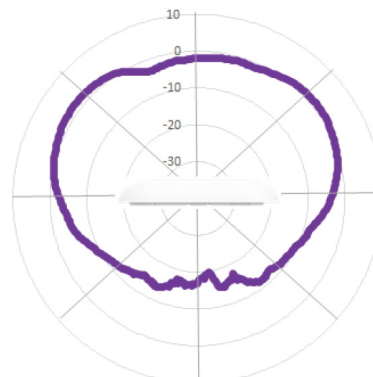

Standards

Wi-Fi Protocols	VHT MCS rates, 16/64/256/1024/4096-QAM, 20/40/80/160 MHz
	TWT, Long OFDM Symbol, Transmit beamforming, Airtime Fairness, AMSDU, AMPDU, RIFS, STBC, LDPC, MIMO Power Save, MRC, BPSK, QPSK, CCK, DSSS, OFDM, OFDMA, UL/DL MU-MIMO
	IEEE 802.11 a/ac/ax/b/d/e/g/h/i/j/k/n/r/s/u/v

Antenna Patterns

4x4 2.4 GHz Azimuth

Max Gain (dB): 10
Scale: 10dB/Div

4x4 2.4 GHz Elevation

Max Gain (dB): 10
Scale: 10dB/Div

4x4 5 GHz Azimuth

Max Gain (dB): 10
Scale: 10dB/Div

4x4 5 GHz Elevation

Max Gain (dB): 10
Scale: 10dB/Div

8x8 5 GHz Azimuth

Max Gain (dB): 10
Scale: 10dB/Div

8x8 5 GHz Elevation

Max Gain (dB): 10
Scale: 10dB/Div

XE5-8 Wi-Fi 6/6E Indoor Access Point

Antenna Patterns

XE5-8 Ordering Information