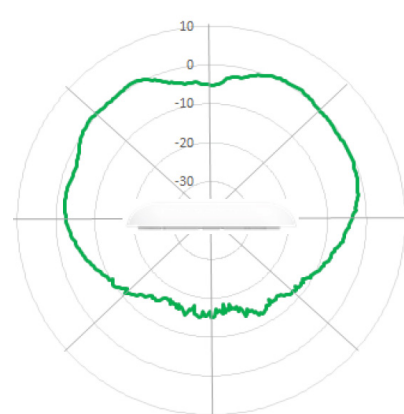

Antenna Patterns

4x4 2.4 GHz Azimuth

Max Gain (dB): 10
Scale: 10dB/Div

4x4 2.4 GHz Elevation

Max Gain (dB): 10
Scale: 10dB/Div

4x4 5 GHz Azimuth

Max Gain (dB): 10
Scale: 10dB/Div

4x4 5 GHz Elevation

Max Gain (dB): 10
Scale: 10dB/Div

8x8 5 GHz Azimuth

Max Gain (dB): 10
Scale: 10dB/Div

8x8 5 GHz Elevation

Max Gain (dB): 10
Scale: 10dB/Div

XE5-8 Wi-Fi 6/6E Indoor Access Point

Antenna Patterns

XE5-8 Ordering Information