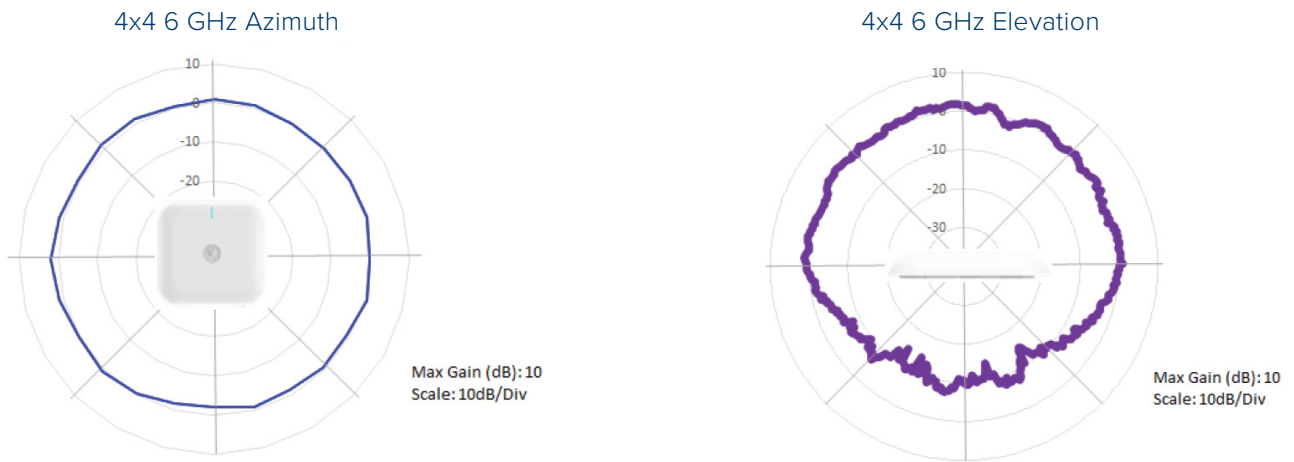

Antenna Patterns

4x4 2.4 GHz Azimuth

Max Gain (dB): 10
Scale: 10dB/Div

4x4 2.4 GHz Elevation

Max Gain (dB): 10
Scale: 10dB/Div

4x4 5 GHz Azimuth

Max Gain (dB): 10
Scale: 10dB/Div

4x4 5 GHz Elevation

Max Gain (dB): 10
Scale: 10dB/Div

8x8 5 GHz Azimuth

Max Gain (dB): 10
Scale: 10dB/Div

8x8 5 GHz Elevation

Max Gain (dB): 10
Scale: 10dB/Div

XE5-8 Wi-Fi 6/6E Indoor Access Point

Antenna Patterns

XE5-8 Ordering Information

Regulatory Model	XE5-8
XE5-8X00A00-US	Indoor 5-Radio Wi-Fi 6/6E Access Point. SDR 802.11ax 8x8/4x4, US
XE5-8X00A00-EU	Indoor 5-Radio Wi-Fi 6/6E Access Point. SDR 802.11ax 8x8/4x4, EU
XE5-8X00A00-RoW	Indoor 5-Radio Wi-Fi 6/6E Access Point. SDR 802.11ax 8x8/4x4, RoW
XE5-8X00A00-CA	Indoor 5-Radio Wi-Fi 6/6E Access Point. SDR 802.11ax 8x8/4x4, CA
N000000L142A	PoE injector, 60W, 5 GbE, Indoor, Energy Level 6 Supply
AX-E510RBKT-WW	Shock mount bracket