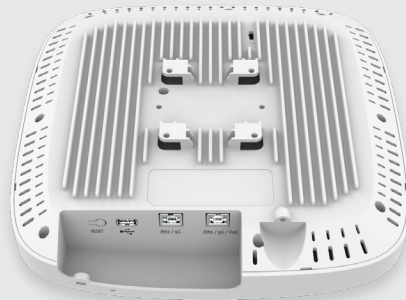

XE5-8 Wi-Fi 6/6E Indoor Access Point

Top View

Top View

Left Corner

Right Side

Back Panel

Back Panel

XE5-8 Wi-Fi 6/6E Indoor Access Point