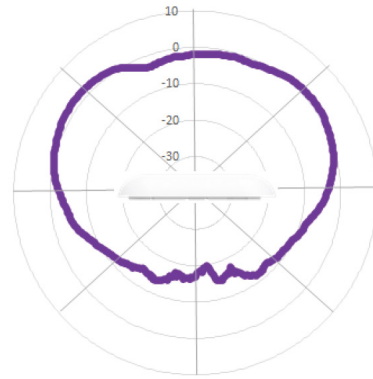

Standards

Wi-Fi Protocols	VHT MCS rates, 16/64/256/1024/4096-QAM, 20/40/80/160 MHz
	TWT, Long OFDM Symbol, Transmit beamforming, Airtime Fairness, AMSDU, AMPDU, RIFS, STBC, LDPC, MIMO Power Save, MRC, BPSK, QPSK, CCK, DSSS, OFDM, OFDMA, UL/DL MU-MIMO
	IEEE 802.11 a/ac/ax/b/d/e/g/h/i/j/k/n/r/s/u/v

XE5-8 Wi-Fi 6/6E Indoor Access Point

Top View

Top View

Left Corner

Right Side

Back Panel

Back Panel

XE5-8 Wi-Fi 6/6E Indoor Access Point

Antenna Patterns

4x4 2.4 GHz Azimuth

Max Gain (dB): 10
Scale: 10dB/Div

4x4 2.4 GHz Elevation

Max Gain (dB): 10
Scale: 10dB/Div

4x4 5 GHz Azimuth

Max Gain (dB): 10
Scale: 10dB/Div

4x4 5 GHz Elevation

Max Gain (dB): 10
Scale: 10dB/Div

8x8 5 GHz Azimuth

Max Gain (dB): 10
Scale: 10dB/Div

8x8 5 GHz Elevation

Max Gain (dB): 10
Scale: 10dB/Div

XE5-8 Wi-Fi 6/6E Indoor Access Point

Antenna Patterns

XE5-8 Ordering Information