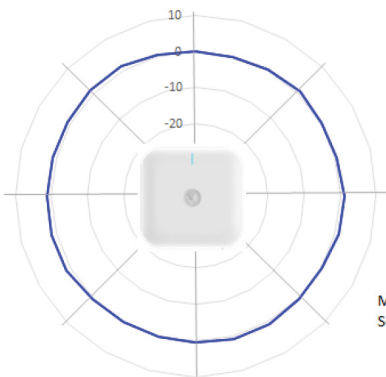

Antenna Patterns

4x4 2.4 GHz Azimuth

Max Gain (dB): 10
Scale: 10dB/Div

4x4 2.4 GHz Elevation

Max Gain (dB): 10
Scale: 10dB/Div

4x4 5 GHz Azimuth

Max Gain (dB): 10
Scale: 10dB/Div

4x4 5 GHz Elevation

Max Gain (dB): 10
Scale: 10dB/Div

8x8 5 GHz Azimuth

Max Gain (dB): 10
Scale: 10dB/Div

8x8 5 GHz Elevation

Max Gain (dB): 10
Scale: 10dB/Div

XE5-8 Wi-Fi 6/6E Indoor Access Point

Antenna Patterns

XE5-8 Ordering Information