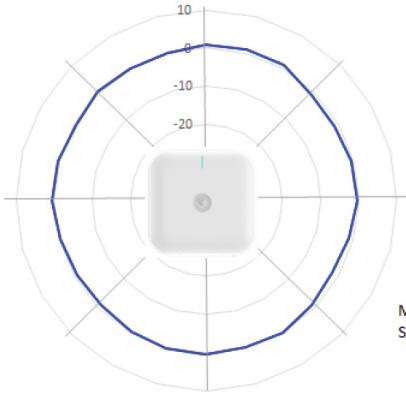

Standards

Wi-Fi Protocols	VHT MCS rates, 16/64/256/1024/4096-QAM, 20/40/80/160 MHz
	TWT, Long OFDM Symbol, Transmit beamforming, Airtime Fairness, AMSDU, AMPDU, RIFS, STBC, LDPC, MIMO Power Save, MRC, BPSK, QPSK, CCK, DSSS, OFDM, OFDMA, UL/DL MU-MIMO
	IEEE 802.11 a/ac/ax/b/d/e/g/h/i/j/k/n/r/s/u/v

XE5-8 Wi-Fi 6/6E Indoor Access Point

Top View

Top View

Left Corner

Right Side

Back Panel

Back Panel

XE5-8 Wi-Fi 6/6E Indoor Access Point

Antenna Patterns

4x4 2.4 GHz Azimuth

Max Gain (dB): 10
Scale: 10dB/Div

4x4 2.4 GHz Elevation

Max Gain (dB): 10
Scale: 10dB/Div

4x4 5 GHz Azimuth

Max Gain (dB): 10
Scale: 10dB/Div

4x4 5 GHz Elevation