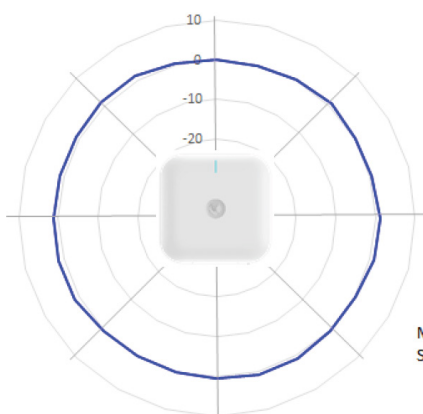

Antenna Patterns

4x4 2.4 GHz Azimuth

Max Gain (dB): 10
Scale: 10dB/Div

4x4 2.4 GHz Elevation

Max Gain (dB): 10
Scale: 10dB/Div

4x4 5 GHz Azimuth

Max Gain (dB): 10
Scale: 10dB/Div

4x4 5 GHz Elevation

Max Gain (dB): 10
Scale: 10dB/Div

8x8 5 GHz Azimuth

Max Gain (dB): 10
Scale: 10dB/Div

8x8 5 GHz Elevation

Max Gain (dB): 10
Scale: 10dB/Div

XE5-8 Wi-Fi 6/6E Indoor Access Point

Antenna Patterns

XE5-8 Ordering Information