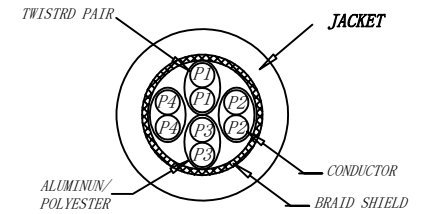

3P Certified CAT.6A S/FTP 26AWG LSZH 500MHz ISO/IEC 11801 Class Ea Channel Link 100% tested &EN 50173-1 & ANSI/TIA-568-C.2 www.Synergy21.de **CE**

WIRING DIAGRAM

MATERIAL LIST:

③	OVER MOLD	PVC 75A	8PCS	
②	PLUG	POLYCARBONATE RJ45 8P8C PIN GOLD PLATED 3U", LONG BODY, TRANSPARENT BLUE	2PCS	
①	CABLE	S/FTP CAT.6A 26AWG (BC+AL-FOIL)*4PAIR+Braid(AL-MG ) LSZH OD:6.2±0.2MM	1PCS	
NO.	PARTS NAME	SPECIFICATION STANDARD	QT' Y	REMARK

NOTE:

- ELECTRICAL TEST:
  - 100% OPEN SHORT, MISS WIRE TEST
  - INSULATION RESISTANCE:DC 300V 10M Ohm;
  - CONTACTOR RESISTANCE:1 OHM per meter
- FLUKE TEST LIMIT:ISO11801 Channel Class EA
- Operating temperature:-20°C ~ + 75°C
- ROHS 3.0 AND REACH COMPLIANT
- Support PoE/PoE+/PoE++
- Packing:Synergy21 PE Bag+Label
- Minimum of the bending radius is 60mm
- Flame retardant (IEC60332-1-2)
  - Low smoke(IEC 61034)
  - Halogen free(IEC 60754-2)

SYNERGY 21

Hasia		change "ROSH 2.0" to "ROSH 3.0"	2022-02-25	A9						
		Add IEC60332-1-2	2021-01-23	A8						
		Change the spray word	2021-01-08	A7						
		Change the spray word	2019-11-14	A6						
		Increase the minimum bend radius	2018-09-05	A5						
		CHANGE PACKING AND BOX MARK	2018-03-09	A4						
		CHANGE SPRAY WORD	2017-07-07	A3	CUSTOMER		ITEM NO.	See The Chart		
		ADD POE Information	2017-02-06	A2	PRODUCT NAME	CAT.6A S/FTP 26AWG LSZH PATCH CORD	manufacture country:	CHINA	UNIT	MM
		ADD "CE" AMRK IN THE PRINT,CHANGE OD 6.5MM TO 6.2MM	2016-01-11	A1	DRAWNBY	CHECKBY	APPROVE	DATE		
BY	CHK	REVISION RECORD MODIFICATIONS	DATE	REV.	SYNERGY 21	SYNERGY 21	SYNERGY 21	2016-01-08		

## SYNERGY 21

		CUSTOMER		ITEM NO.		See The Chart	
		PRODUCT NAME		CAT. 6A S/FTP PATCH CORD		manufacture country:	
		NEW		2015-01-20		CHINA	
		A		DRAWNBY		CHECKBY	
		DATE		REV.		APPROVE	
BY		CHK		SYNERGY 21		DATE	
		REVISION RECORD MODIFICATIONS		SYNERGY 21		2016-01-08	
				SYNERGY 21		SYNERGY 21	