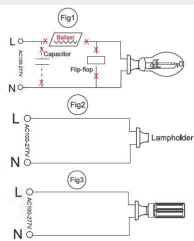

WiFi control LED lamp

Sensor LED lamp

Sensor instruction

Applicable Sensors				
Interface	MW sensor	Photocell sensor	PIR sensor	WiFi sensor
Hold Time	✓	✓	✓	✓
Stand-by Dim Level	✓	✓	✓	✓
Sensor Detection Area	10 meters	—	6 meters	*
Waterproof	—	—	—	—
External cord	—	—	—	—

* WiFi control area: as long as the lamp and APP is connected to the same router

Installation

Lamp Installation

Step:1

Step:2

Step:3