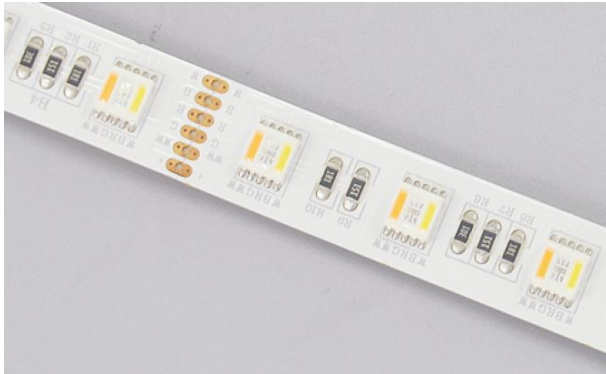

Synergy 21 LED Flex Strip 60 RGB DC24V + RGB-WW (RGB-CCT) one chip

kwh/1000h:	120,00
Lumens:	7500
Watt:	120,0
Nominal Service Life:	35000 Std.
Switching Cycles:	50000
Opt. Ambient Temperature.:	25 °C

RGB-WW Flex-Stripe, 5 metres, RGB and warm white on one chip
RGB and dual white 2700-6500K
DC 24V, 120W, 24W/m, 9.6W/m for white and 14.6W/m for RGB
Brightness: 1500lm \pm 10% per metre
300 PCS 5050 SMD LED
Beam angle: 120°
Common positive pole
Protection class: IP20
L*W*H: 5000*12*2.5
Can be shortened: all 6 LEDs can be shortened (10 cm)
3M adhesive tape for mounting aid on the back

Attributes

Attribute	Value
Abstrahlwinkel:	120

Attribute	Value
Ampere:	5
CC oder CV:	CV
Dimmbar:	abhängig vom Netzteil
LED Strip Klebeband:	ja
LED Strip Breite:	12
LED Strip Höhe:	2.50
LED Strip kürzbar:	100
LED Strip Länge:	5000
Lichtfarbe:	RGB-WW
Lichtfarbe Name:	RGB-WW
Schutzklasse:	IP20
Volt:	24
Weight:	0.2 Kg
Warranty:	24.00 Months

Additional Images

Dimensions(Unit: mm)

Accessories

Part No.	Name
135731	Synergy 21 LED Controller 3653 LED RGB-WW (RGB-CCT) Master Set
122587	Synergy 21 Netzteil - 24V 120W Osram IP64
125198	Mean Well Power Supply - 24V 150W IP67
135783	Synergy 21 LED Flex Strip add. Ribbon cable RGB-WW 25m (RGB-CCT)
135784	Synergy 21 LED Flex Strip add. Ribbon cable RGB-WW 50m
135785	Synergy 21 LED Flex Strip add. Ribbon cable RGB-WW 5m (RGB-CCT)
181496	Synergy 21 LED Controller RGB-WW (RGB-CCT) DC12/24V *Milight/Miboxer*
149147	Synergy 21 LED Controller RGB-WW (RGB-CCT) DC12/24V *Milight/Miboxer*
180638	Synergy 21 LED Controller RGB-WW (RGB-CCT) DC12/24V WiFi 5in1*Milight/Miboxer* Alexa serieAs
178064	Synergy 21 LED controller RGB-WW (RGB-CCT) DC12/24V strip/panel 5in1*Milight/Miboxer*
148143	ynergy 21 LED Controller RGB-WW (RGB-CCT) DC12/24V Strip/Panel 5in1*Milight/Miboxer*
183258	