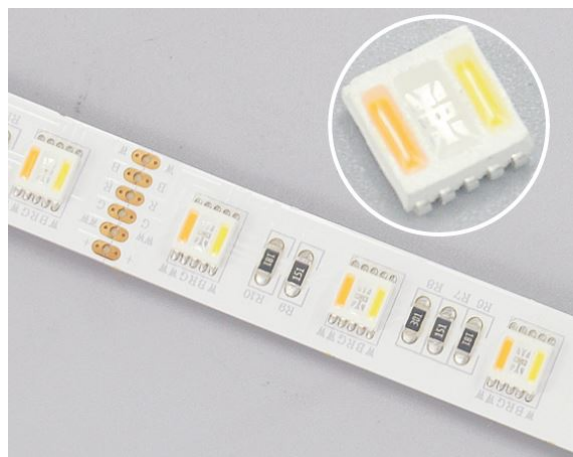

Synergy 21 LED Flex Strip 60 RGB DC24V + RGB-WW (RGB-CCT) one chip

kwh/1000h:	120,00
Lumens:	7500
Watt:	120,0
Nominal Service Life:	35000 Std.
Switching Cycles:	50000
Opt. Ambient Temperature.:	25 °C

RGB-WW Flex-Stripe, 5 metres, RGB and warm white on one chip
RGB and dual white 2700-6500K
DC 24V, 120W, 24W/m, 9.6W/m for white and 14.6W/m for RGB
Brightness: 1500lm \pm 10% per metre
300 PCS 5050 SMD LED
Beam angle: 120°
Common positive pole
Protection class: IP20
L*W*H: 5000*12*2.5
Can be shortened: all 6 LEDs can be shortened (10 cm)
3M adhesive tape for mounting aid on the back

Control e.g. via Synergy 21 Controller S21-3653 (135731)

Please note that LED strips must also be cooled.

Ensure that the LED strip does not exceed an operating temperature of 40°C, otherwise the service life cannot be guarant

Attributes

Attribute	Value
Abstrahlwinkel:	120

Attribute	Value
Ampere:	5
CC oder CV:	CV
Dimmbar:	abhängig vom Netzteil
LED Strip Klebeband:	ja
LED Strip Breite:	12
LED Strip Höhe:	2.50
LED Strip kürzbar:	100
LED Strip Länge:	5000
Lichtfarbe:	RGB-WW
Lichtfarbe Name:	RGB-WW
Schutzklasse:	IP20
Volt:	24
Weight:	0.2 Kg
Warranty:	24.00 Months