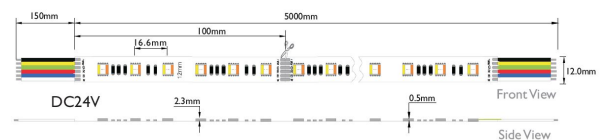

Synergy 21 LED Flex Strip 60 RGB DC24V + RGB-WW (RGB-CCT) one chip

kwh/1000h:	120,00
Lumens:	7500
Watt:	120,0
Nominal Service Life:	35000 Std.
Switching Cycles:	50000
Opt. Ambient Temperature.:	25 °C

RGB-WW Flex-Stripe, 5 metres, RGB and warm white on one chip
RGB and dual white 2700-6500K
DC 24V, 120W, 24W/m, 9.6W/m for white and 14.6W/m for RGB
Brightness: 1500lm \pm 10% per metre
300 PCS 5050 SMD LED
Beam angle: 120°
Common positive pole
Protection class: IP20
L*W*H: 5000*12*2.5
Can be shortened: all 6 LEDs can be shortened (10 cm)
3M adhesive tape for mounting aid on the back

Attributes

Attribute	Value
Abstrahlwinkel:	120

Attribute	Value
Ampere:	5
CC oder CV:	CV
Dimmbar:	abhängig vom Netzteil
LED Strip Klebeband:	ja
LED Strip Breite:	12
LED Strip Höhe:	2.50
LED Strip kürzbar:	100
LED Strip Länge:	5000
Lichtfarbe:	RGB-WW
Lichtfarbe Name:	RGB-WW
Schutzklasse:	IP20
Volt:	24
Weight:	0.2 Kg
Warranty:	24.00 Months

Additional Images

Dimensions(Unit: mm)

Accessories

Part No.	Name
135731	Synergy 21 LED Controller 3653 LED RGB-WW (RGB-CCT) Master Set
122587	Synergy 21 Netzteil - 24V 120W Osram IP64
125198	Mean Well Power Supply - 24V 150W IP67
135783	Synergy 21 LED Flex Strip add. Ribbon cable RGB-WW 25m (RGB-CCT)
135784	Synergy 21 LED Flex Strip add. Ribbon cable RGB-WW 50m
135785	Synergy 21 LED Flex Strip add. Ribbon cable RGB-WW 5m (RGB-CCT)
181496	Synergy 21 LED Controller RGB-WW (RGB-CCT) DC12/24V *Milight/Miboxer*
149147	Synergy 21 LED Controller RGB-WW (RGB-CCT) DC12/24V *Milight/Miboxer*
180638	Synergy 21 LED Controller RGB-WW (RGB-CCT) DC12/24V WiFi 5in1*Milight/Miboxer* Alexa serieAs
178064	Synergy 21 LED controller RGB-WW (RGB-CCT) DC12/24V strip/panel 5in1*Milight/Miboxer*
148143	ynergy 21 LED Controller RGB-WW (RGB-CCT) DC12/24V Strip/Panel 5in1*Milight/Miboxer*
183258	