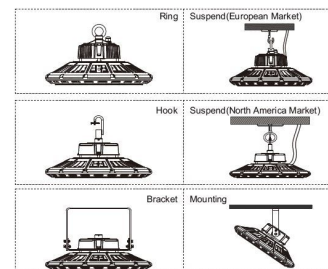

Weitere Bilder

Dimension

Installation:

Weight:4.80Kg

Product Description

- 1, Compact and fasion design .Light weighted : 4.80kg
- 2, Philips 3030 LED as light source , CR>80Ra
- 3, MEAN WELL HBG Series power supply . PF>0.95
- 4, High lumen efficiency : 135lm/w
- 5, 5 years warranty .