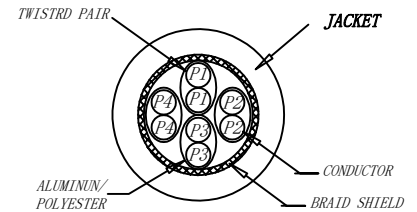

3P Certified CAT.6A S/FTP 26AWG LSZH 500MHz ISO/IEC 11801 Class Ea Channel Link 100% tested &EN 50173-1 & ANSI/TIA-568-C.2 www.Synergy21.de **CE**

WIRING DIAGRAM

MATERIAL LIST:

③	OVER MOLD	PVC 75A	8PCS	
②	PLUG	POLYCARBONATE RJ45 8P8C PIN GOLD PLATED 3U", LONG BODY, TRANSPARENT BLUE	2PCS	
①	CABLE	S/FTP CAT.6A 26AWG (BC+AL-FOIL)*4PAIR+Braid(AL-MG) LSZH OD:6.2±0.2MM	1PCS	
NO.	PARTS NAME	SPECIFICATION STANDARD	QT' Y	REMARK

NOTE:

- ELECTRICAL TEST:
 - 100% OPEN SHORT, MISS WIRE TEST
 - INSULATION RESISTANCE:DC 300V 10M Ohm;
 - CONTACTOR RESISTANCE:1 OHM per meter
- FLUKE TEST LIMIT:ISO11801 Channel Class EA
- Operating temperature:-20°C ~ + 75°C
- ROHS 3.0 AND REACH COMPLIANT
- Support PoE/PoE+/PoE++
- Packing:Synergy21 PE Bag+Label
- Minimum of the bending radius is 60mm
- Flame retardant (IEC60332-1-2)
 - Low smoke(IEC 61034)
 - Halogen free(IEC 60754-2)

SYNERGY 21

Hasia		change "ROSH 2.0" to "ROSH 3.0"	2022-02-25	A9						
		Add IEC60332-1-2	2021-01-23	A8						
		Change the spray word	2021-01-08	A7						
		Change the spray word	2019-11-14	A6						
		Increase the minimum bend radius	2018-09-05	A5						
		CHANGE PACKING AND BOX MARK	2018-03-09	A4						
		CHANGE SPRAY WORD	2017-07-07	A3	CUSTOMER		ITEM NO.	See The Chart		
		ADD POE Information	2017-02-06	A2	PRODUCT NAME	CAT.6A S/FTP 26AWG LSZH PATCH CORD	manufacture country:	CHINA	UNIT	MM
		ADD "CE" AMRK IN THE PRINT,CHANGE OD 6.5MM TO 6.2MM	2016-01-11	A1	DRAWNBY	CHECKBY	APPROVE	DATE		
BY	CHK	REVISION RECORD MODIFICATIONS	DATE	REV.	SYNERGY 21	SYNERGY 21	SYNERGY 21	2016-01-08		