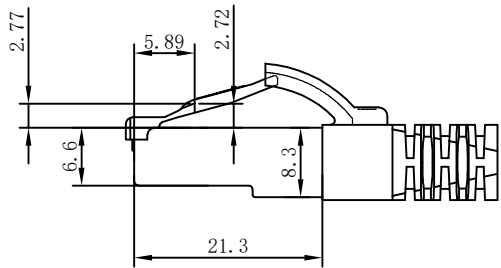

3P Certified CAT.6A S/FTP 26AWG LSZH 500MHz ISO/IEC 11801 Class Ea Channel Link 100% tested &EN 50173-1 & ANSI/TIA-568-C.2 www.Synergy21.de **CE**

WIRING DIAGRAM

MATERIAL LIST:

③	OVER MOLD	PVC 75A	8PCS	
②	PLUG	POLYCARBONATE RJ45 8P8C PIN GOLD PLATED 3U", LONG BODY, TRANSPARENT BLUE	2PCS	
①	CABLE	S/FTP CAT.6A 26AWG (BC+AL-FOIL)*4PAIR+Braid(AL-MG) LSZH OD:6.2±0.2MM	1PCS	
NO.	PARTS NAME	SPECIFICATION STANDARD	QT' Y	REMARK

NOTE:

- ELECTRICAL TEST:
 - 100% OPEN SHORT, MISS WIRE TEST
 - INSULATION RESISTANCE:DC 300V 10M Ohm;
 - CONTACTOR RESISTANCE:1 OHM per meter
- FLUKE TEST LIMIT:ISO11801 Channel Class EA
- Operating temperature:-20°C ~ + 75°C
- ROHS 3.0 AND REACH COMPLIANT
- Support PoE/PoE+/PoE++
- Packing:Synergy21 PE Bag+Label
- Minimum of the bending radius is 60mm
- Flame retardant (IEC60332-1-2)
 - Low smoke(IEC 61034)
 - Halogen free(IEC 60754-2)

SYNERGY 21

Hasia		change "ROSH 2.0" to "ROSH 3.0"	2022-02-25	A9						
		Add IEC60332-1-2	2021-01-23	A8						
		Change the spray word	2021-01-08	A7						
		Change the spray word	2019-11-14	A6						
		Increase the minimum bend radius	2018-09-05	A5						
		CHANGE PACKING AND BOX MARK	2018-03-09	A4						
		CHANGE SPRAY WORD	2017-07-07	A3	CUSTOMER		ITEM NO.	See The Chart		
		ADD POE Information	2017-02-06	A2	PRODUCT NAME	CAT.6A S/FTP 26AWG LSZH PATCH CORD	manufacture country:	CHINA	UNIT	MM
		ADD "CE" AMRK IN THE PRINT,CHANGE OD 6.5MM TO 6.2MM	2016-01-11	A1	DRAWNBY	CHECKBY	APPROVE	DATE		
BY	CHK	REVISION RECORD MODIFICATIONS	DATE	REV.	SYNERGY 21	SYNERGY 21	SYNERGY 21	2016-01-08		