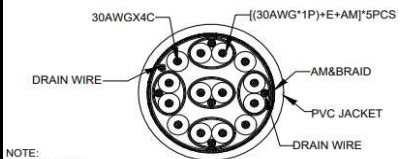

REVISED	DR	APP

RoHS2.0(2011/65/EU)

ITEM NO.	LENGTH
03-21025	1000±20
03-21155	1500±20
03-21035	2000±20
03-21045	3000±30
03-21055	5000±50

- Connections: DisplayPort plug to HDMI-A plug
- Resolution up to: 4K (60Hz)
- Supports color sampling in 4:4:4, 4:2:2 and 4:2:0 format
- Supports: HDR10, HDCP 2.2, HDCP 1.4, 3D
- max. Bandwidth: 18 Gbps
- DisplayPort Version: 1.4
- 100% backwards compatible Versions: only for 1.4

- Number of shieldings: 3
- Wire material: copper
- Plug: moulded
- DP-plug with out snap in latch
- Plug material: CuZnNi, gold plated
- Contact surface: gold plated pins
- Plug cover: metal, ALU

- Cable type: round cable
- Material cable sheath: "Highflex" PVC
- Cable sheath diameter (ca.): 6.0mm
- Color: blue

Info: on a DisplayPort 1.2 interface the maximum supporting resolution is 4K2K (30Hz) or HDMI 1.4

DUST COVER	TRANSPARENT PE	
OUTER MOLD	ALUMINIUM/SILVER	
BOOT	PVC/BLACK	
HDMI MALE	HDMI 19PIN A MALE ,BLACK INSULATION ,GOLD PLATED PIN,GOLD PLATED SHELL	
DP MALE	DP20PIN MALE,WITH LOCK,RED INSULATION ,GOLD PLATED PIN,GOLD PLATED SHELL	
CABLE	DP1.4 CABLE:(30AWG/1 Copper*1P+E+AM)*5+30AWG/1 Copper*4+AL-FOIL+E+AL-MG BRAID,JACKET :PVC/DARK BLUE,OD:6.0±0.2mm	
NO	PART NAME	PICTURES AND COLORS CAN DIFFER FROM THE PRODUCT!

DESCRIPTION		HOME CINEMA DP ADAPTER CABLE, HDMI-A					
SIZE	A4	DATE	17.08.2021	CHECKED		TOL	03-21025
UNIT	MM	DRAWN	R.Hueller	APPROVED			
CUSTOM TARIF NO.: 854442909000