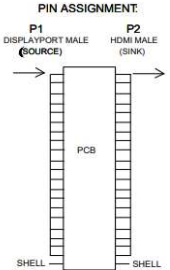

REVISED	DR	APP

RoHS2.0(2011/65/EU)

ITEM NO.	LENGTH
03-21025	1000±20
03-21155	1500±20
03-21035	2000±20
03-21045	3000±30
03-21055	5000±50

- Connections: DisplayPort plug to HDMI-A plug
- Resolution up to: 4K (60Hz)
- Supports color sampling in 4:4:4, 4:2:2 and 4:2:0 format
- Supports: HDR10, HDCP 2.2, HDCP 1.4, 3D
- max. Bandwidth: 18 Gbps
- DisplayPort Version: 1.4
- 100% backwards compatible Versions: only for 1.4

- Number of shieldings: 3
- Wire material: copper
- Plug: moulded
- DP-plug with out snap in latch
- Plug material: CuZnNi, gold plated
- Contact surface: gold plated pins
- Plug cover: metal, ALU

- Cable type: round cable
- Material cable sheath: "Highflex" PVC
- Cable sheath diameter (ca.): 6.0mm
- Color: blue

Info: on a DisplayPort 1.2 interface the maximum supporting resolution is 4K2K (30Hz) or HDMI 1.4

DUST COVER	TRANSPARENT PE	
OUTER MOLD	ALUMINIUM/SILVER	
BOOT	PVC/BLACK	
HDMI MALE	HDMI 19PIN A MALE ,BLACK INSULATION ,GOLD PLATED PIN,GOLD PLATED SHELL	
DP MALE	DP20PIN MALE,WITH LOCK,RED INSULATION ,GOLD PLATED PIN,GOLD PLATED SHELL	
CABLE	DP1.4 CABLE:(30AWG/1 Copper*1P+E+AM)*5+30AWG/1 Copper*4+AL-FOIL+E+AL-MG BRAID,JACKET :PVC/DARK BLUE,OD:6.0±0.2mm	
NO	PART NAME	PICTURES AND COLORS CAN DIFFER FROM THE PRODUCT!

DESCRIPTION		HOME CINEMA DP ADAPTER CABLE, HDMI-A					
SIZE	A4	DATE	17.08.2021	CHECKED		TOL	03-21025
UNIT	MM	DRAWN	R.Hueller	APPROVED			
CUSTOM TARIF NO.: 854442909000