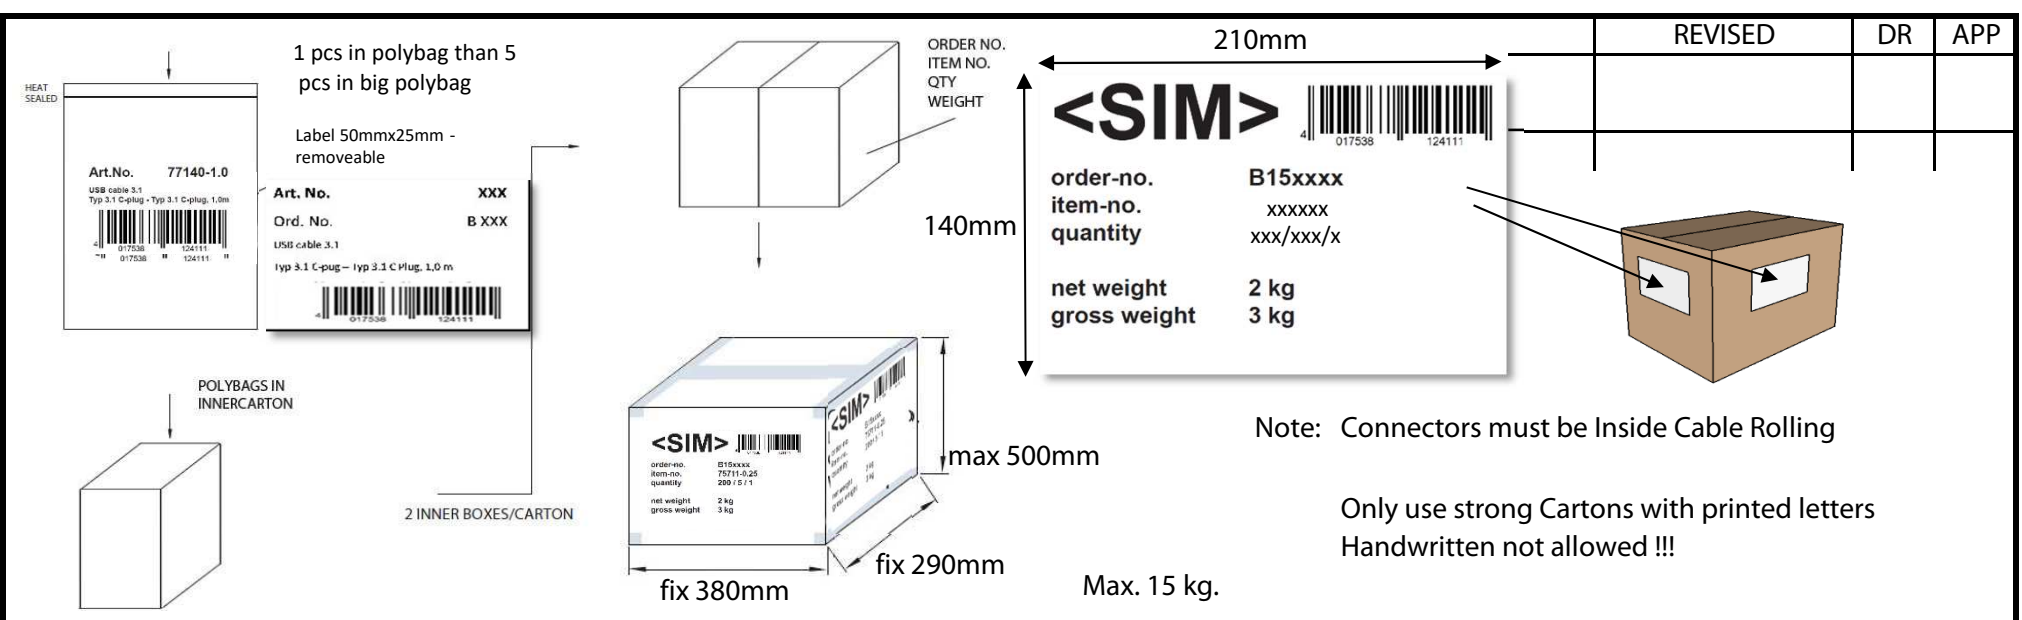

RoHS2.0(2011/65/EU)

ITEM NO.	LENGTH
03-21025	1000±20
03-21155	1500±20
03-21035	2000±20
03-21045	3000±30
03-21055	5000±50

- Connections: DisplayPort plug to HDMI-A plug
- Resolution up to: 4K (60Hz)
- Supports color sampling in 4:4:4, 4:2:2 and 4:2:0 format
- Supports: HDR10, HDCP 2.2, HDCP 1.4, 3D
- max. Bandwidth: 18 Gbps
- DisplayPort Version: 1.4
- 100% backwards compatible Versions: only for 1.4

- Number of shieldings: 3
- Wire material: copper
- Plug: moulded
- DP-plug with out snap in latch
- Plug material: CuZnNi, gold plated
- Contact surface: gold plated pins
- Plug cover: metal, ALU

- Cable type: round cable
- Material cable sheath: "Highflex" PVC
- Cable sheath diameter (ca.): 6.0mm
- Color: blue

Info: on a DisplayPort 1.2 interface the maximum supporting resolution is 4K2K (30Hz) or HDMI 1.4

DUST COVER	TRANSPARENT PE	
OUTER MOLD	ALUMINIUM/SILVER	
BOOT	PVC/BLACK	
HDMI MALE	HDMI 19PIN A MALE ,BLACK INSULATION ,GOLD PLATED PIN,GOLD PLATED SHELL	
DP MALE	DP20PIN MALE,WITH LOCK,RED INSULATION ,GOLD PLATED PIN,GOLD PLATED SHELL	
CABLE	DP1.4 CABLE:(30AWG/1 Copper*1P+E+AM)*5+30AWG/1 Copper*4+AL-FOIL+E+AL-MG BRAID,JACKET :PVC/DARK BLUE,OD:6.0±0.2mm	
NO	PART NAME	PICTURES AND COLORS CAN DIFFER FROM THE PRODUCT!

DESCRIPTION		HOME CINEMA DP ADAPTER CABLE, HDMI-A					
SIZE	A4	DATE	17.08.2021	CHECKED		TOL	03-21025
UNIT	MM	DRAWN	R.Hueller	APPROVED			
CUSTOM TARIF NO.: 854442909000							

ART.NO.	LENGTH	ROLLING SIZE	NET.WEIGHT (g)	PACKING	EAN CODE
03-21025	1.0m	155x140x20mm	60g	100 EXP / 50 INNER - 5/1 in pb with sticker	4017538134769
03-21155	1.5m	160x140x20mm	80g	80 EXP / 40 INNER - 5/1 in pb with sticker	4017538134776
03-21035	2.0m	145x145x30mm	100g	60 EXP / 30 INNER - 5/1 in pb with sticker	4017538134783
03-21045	3.0m	160x140x30mm	150g	50 EXP / 25 INNER - 5/1 in pb with sticker	4017538134790
03-21055	5.0m	150x150x40mm	210g	30 EXP / 15 INNER - 5/1 in pb with sticker	4017538134806