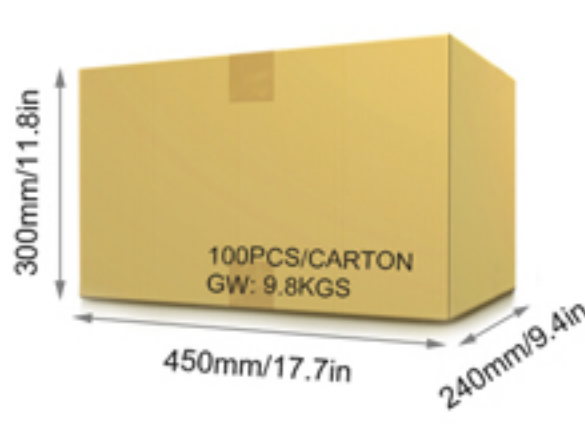

WiFi Smart Plug

Tuya Smart app control / Third party voice control
Power metering / Timing

Product Parameters

Model No.: SWE01

Input Voltage: 100-240V~ 50/60Hz

Output Voltage: 100-240V~ 50/60Hz

Output Current: Max 16A

WiFi Standard: IEEE 802.11b/g/n 2.4GHz

Working Temperature: -10~40°C

1PC/BOX
G.W.:0.083KGS

Appointment Timing Function, More Assured And More Energy-Saving

Regular life, use with various electrical appliances
turn on the appliances on time every day