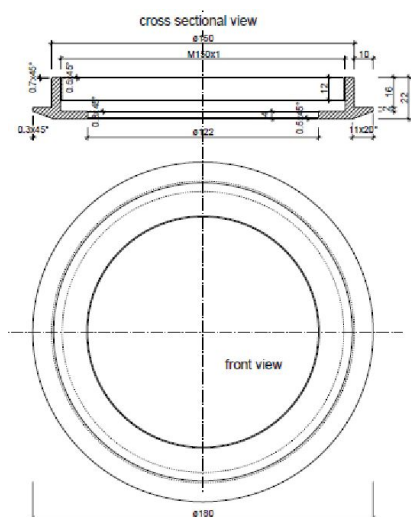

Attribute	Value
Lichtfarbe in Kelvin:	4300
Lumen:	2880
Weight:	1 Kg
Warranty:	60.00 Months

Additional Images

Accessories

Part No.	Name
115517	Synergy 21 LED Prometheus IP68 power supply V2
81394	Synergy 21 LED Prometheus IP68 Zubehör, befahrbare Glasscheibe mit
88251	Synergy 21 LED Prometheus IP68 Zubehör, Deck-Ring
148726	Synergy 21 - Waterproof connector 1:1
148727	Synergy 21 - Waterproof connector 1:2
148730	Synergy 21 - Waterproof connector box 3 ports
148729	Synergy 21 - Waterproof connector box 3 ports transparent
148728	Synergy 21 - Waterproof connector box 4 ports