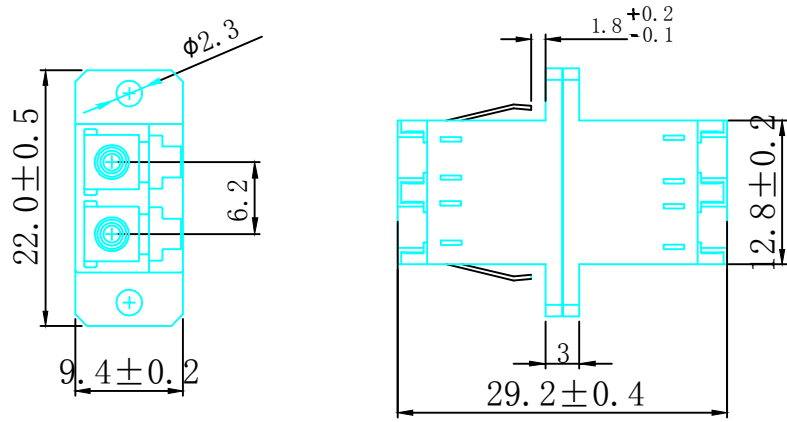

NOTE:
RoHS 2.0 & Reach COMPLIANT

Insertion Loss(dB)	≤0.20
Operating Temperature(° C)	-40 ~+85
Storage Temperature(° C)	-40 ~+85

MATERIAL LIST:

⑥	LC Aqua Plastic body (SC simplex footprint)	1pcs	
⑤	LC Sleeve ceramic (Multi-Mode)	1pcs	
④	Aqua bush	2pcs	
③	LC Aqua Plastic body (SC simplex footprint)	1pcs	
②	LC Metal Mount	1pcs	
①	LC White Dust Cap	4pcs	

NO.	SPECIFICATION STANDARD	QT' Y	REMARK
BY	CHK	NEW	2013-08-08
		REVISION RECORD MODIFICATIONS	A
			DATE

SYNERGY 21					
CUSTOMER		ITEM NO.	S215423	UNIT	MM
PRODUCT NAME	LC MM Aqua(ceramic)Duplex Plastic Adapter (SC SX Footprint)	manufacture country	CHINA	DATE	2013-08-08
DRAWNBY	CHECKBY	APPOBY			
SYNERGY 21	SYNERGY 21	SYNERGY 21			