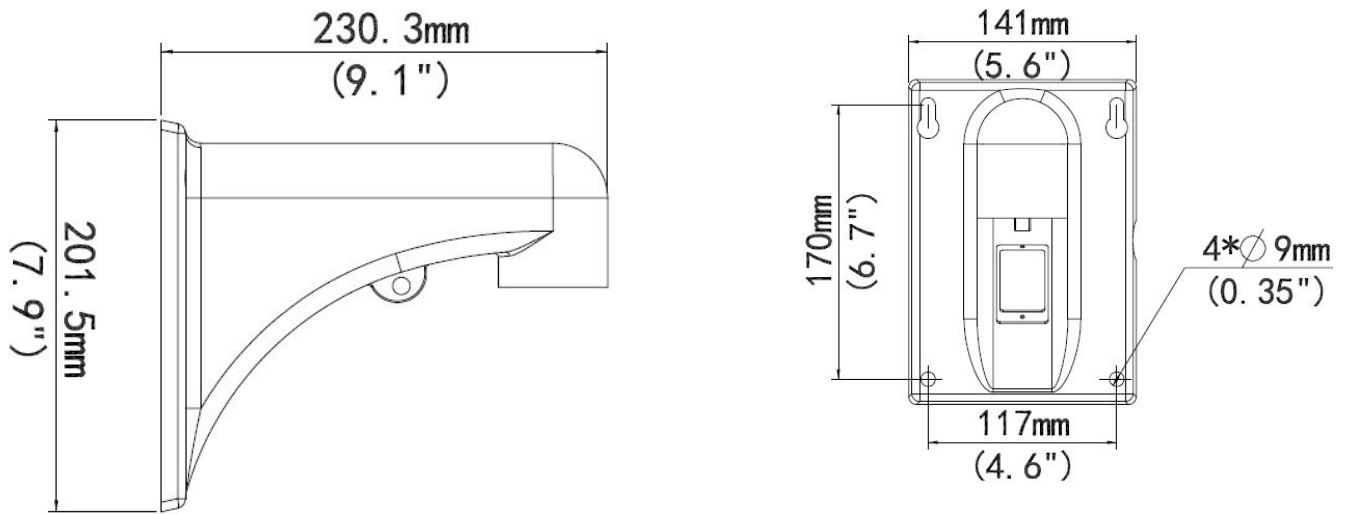

Accessoires

No. d'article	Désignation
159695	ALLNET ALL-CAM2498-LEP / IP-Cam 2MP PTZ 22xZoom IR-150m*H.26
159720	ALLNET ALL-CAM2498-LEP zbh. Masthalter/Polemount
159716	ALLNET ALL-CAM2498-LEP zbh. Junction Box
159721	ALLNET ALL-CAM2498-LEP zbh. Eckhalter/Corner Mount
146999	ALLNET PoE USV Backup - USV für Kameras, Accesspoints ALL900