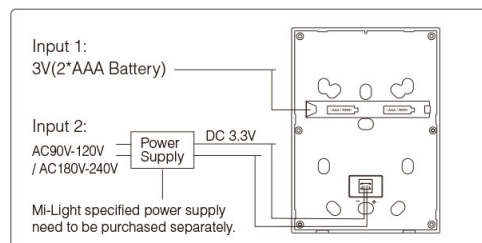

Atributos

| Atributo | Valor |
|-------------|------------|
| Grösse: | 106*146*20 |
| Lichtfarbe: | RGB-WW |
| Peso: | 0.3 Kg |

Imágenes adicionales

Installation Diagram

8 zones control, solve your problem of lacking zones

Two power supply mode

Two power supply mode, you can choose battery powered or electricity powered.

3.3V Power Supply
2 kinds electricity
Input Voltage: AC90V-120V
AC180V-240V
Output Voltage: DC3.3V

COMPATIBLE REMOTE SHEET