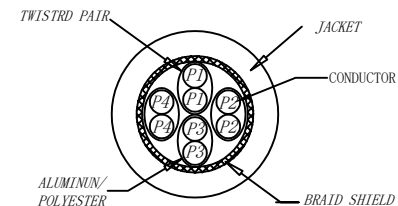

CAT.6 S/FTP LSZH 250MHz ISO/IEC 11801 & EN50173-1 & ANSI/TIA-568-C.2 www.Synergy21.de **CE**

**PIN OUT**

**MATERIAL LIST**

NO.	PARTS NAME	SPECIFICATION STANDARD	QT' Y	REMARK
⑥	LABEL	NO DRY GLUE LABEL	1	
⑤	MINI TIE	PE MINI TIE (POSSESS METAL) COLOUR SEE THE CHART	2	
④	POLYETHYLENE BAG	SYNERGY 21 SLIP PE BAG	1	
③	CABLE	CAT.6 S/FTP 27AWG(BC*1P+AL-FOIL)*4+Braid (AL-MG) JACKET:LSZH OD:5.8±0.2mm COLOUR SEE THE CHART	1	
②	Over mold	80A PVC, COLOR:SEE THE CHART	2	
①	Plug	RJ45 8P8C'S SHIELDED , THE SHELL PLATED NICKEL , PIN GOLD PLATED 3u" RED/TRANSPARENT	2	

**NOTE:**

- ELECTRICAL TEST:
  - 100% OPEN SHORT, MISS WIRE TEST
  - INSULATION RESISTANCE:DC 300V 10M Ohm;
  - CONTACTOR RESISTANCE:1 OHM per meter
- FLUKE TEST LIMIT:ISO11801 Channel Class E
- Operating temperature:-20°C~+75°C
- ROHS 3.0 AND REACH compliant
- Support PoE/PoE+/PoE++
- Packing:Synergy21 PE Bag+Label
- Minimum of the bending radius is 60mm
- Flame retardant (IEC60332-1-2)  
Low smoke(IEC 61034)  
Halogen free(IEC 60754-2)