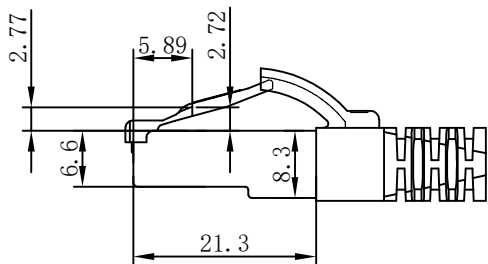

CAT.6 S/FTP LSZH 250MHz ISO/IEC 11801 & EN50173-1 & ANSI/TIA-568-C.2 www.Synergy21.de **CE**

**PIN OUT**

**MATERIAL LIST**

NO.	PARTS NAME	SPECIFICATION STANDARD	QT' Y	REMARK
⑥	LABEL	NO DRY GLUE LABEL	1	
⑤	MINI TIE	PE MINI TIE (POSSESS METAL) COLOUR SEE THE CHART	2	
④	POLYETHYLENE BAG	SYNERGY 21 SLIP PE BAG	1	
③	CABLE	CAT.6 S/FTP 27AWG(BC*1P+AL-FOIL)*4+Braid (AL-MG) JACKET:LSZH OD:5.8±0.2mm COLOUR SEE THE CHART	1	
②	Over mold	80A PVC, COLOR:SEE THE CHART	2	
①	Plug	RJ45 8P8C'S SHIELDED , THE SHELL PLATED NICKEL , PIN GOLD PLATED 3u" RED/TRANSPARENT	2	

**NOTE:**

- ELECTRICAL TEST:
  - 100% OPEN SHORT, MISS WIRE TEST
  - INSULATION RESISTANCE:DC 300V 10M Ohm;
  - CONTACTOR RESISTANCE:1 OHM per meter
- FLUKE TEST LIMIT:ISO11801 Channel Class E
- Operating temperature:-20°C~+75°C
- ROHS 3.0 AND REACH compliant
- Support PoE/PoE+/PoE++
- Packing:Synergy21 PE Bag+Label
- Minimum of the bending radius is 60mm
- Flame retardant (IEC60332-1-2)  
Low smoke(IEC 61034)  
Halogen free(IEC 60754-2)