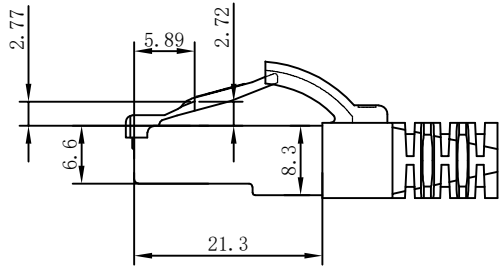

3P Certified CAT.6A S/FTP 26AWG LSZH 500MHz ISO/IEC 11801 Class Ea Channel Link 100% tested &EN 50173-1 & ANSI/TIA-568-C.2 www.Synergy21.de **CE**

WIRING DIAGRAM

MATERIAL LIST:

| | | | | |
|-----|------------|--|-------|--------|
| ③ | OVER MOLD | PVC 75A | 8PCS | |
| ② | PLUG | POLYCARBONATE RJ45 8P8C PIN GOLD PLATED 3U", LONG BODY, TRANSPARENT BLUE | 2PCS | |
| ① | CABLE | S/FTP CAT.6A 26AWG (BC+AL-FOIL)*4PAIR+Braid(AL-MG) LSZH OD:6.2±0.2MM | 1PCS | |
| NO. | PARTS NAME | SPECIFICATION STANDARD | QT' Y | REMARK |

NOTE:

- ELECTRICAL TEST:
 - 100% OPEN SHORT, MISS WIRE TEST
 - INSULATION RESISTANCE:DC 300V 10M Ohm;
 - CONTACTOR RESISTANCE:1 OHM per meter
- FLUKE TEST LIMIT:ISO11801 Channel Class EA
- Operating temperature:-20°C ~ + 75°C
- ROHS 3.0 AND REACH COMPLIANT
- Support PoE/PoE+/PoE++
- Packing:Synergy21 PE Bag+Label
- Minimum of the bending radius is 60mm
- Flame retardant (IEC60332-1-2)
 - Low smoke(IEC 61034)
 - Halogen free(IEC 60754-2)