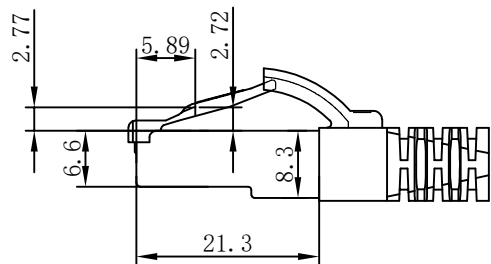

CAT.6 S/FTP LSZH 250MHz ISO/IEC 11801 & EN50173-1 & ANSI/TIA-568-C.2 www.Synergy21.de CE

PIN OUT

MATERIAL LIST

NO.	PARTS NAME	SPECIFICATION STANDARD	QT' Y	REMARK
⑥	LABEL	NO DRY GLUE LABEL	1	
⑤	MINI TIE	PE MINI TIE (POSSESS METAL) COLOUR SEE THE CHART	2	
④	POLYETHYLENE BAG	SYNERGY 21 SLIP PE BAG	1	
③	CABLE	CAT.6 S/FTP 27AWG(BC*1P+AL-FOIL)*4+Braid (AL-MG) JACKET:LSZH OD:5.8±0.2mm COLOUR SEE THE CHART	1	
②	Over mold	80A PVC, COLOR:SEE THE CHART	2	
①	Plug	RJ45 8P8C'S SHIELED , THE SHELL PLATED NICKEL , PIN GOLD PLATED 3u" RED/TRANSPARENT	2	

NOTE:

- ELECTRICAL TEST:
 - 100% OPEN SHORT, MISS WIRE TEST
 - INSULATION RESISTANCE:DC 300V 10M Ohm;
 - CONTACTOR RESISTANCE:1 OHM per meter
- FLUKE TEST LIMIT:ISO11801 Channel Class E
- Operating temperature:-20°C~+75°C
- ROHS 3.0 AND REACH compliant
- Support PoE/PoE+/PoE++
- Packing:Synergy21 PE Bag+Label
- Minimum of the bending radius is 60mm
- Flame retardant (IEC60332-1-2)
 - Low smoke(IEC 61034)
 - Halogen free(IEC 60754-2)

Hasia		change "ROSH 2.0" to "ROSH 3.0"	2022-02-25	A7	SYNERGY 21						
		Add IEC60332-1-2	2021-01-23	A6							
		Increase the minimum bend radius	2018-11-30	A5							
		Change Moulding	2018-05-29	A4							
		CHANGE PACKING AND BOX MARK	2018-03-12	A3							
		ADD POE Information	2017-02-06	A2	CUSTOMER NO.		ITEM NO.		SEE THE CHART		
		REVISION RECORD MODIFICATIONS	DATE	REV.	PRODUCT NAME	CAT. 6 S/FTP PATCH CORD LSZH		manufacture country:	CHINA	UNIT	MM
BY	CHK				DRAWNBY	CHECKBY	APPOBY	DATE			
					SYNERGY 21	SYNERGY 21	SYNERGY 21	2015-01-20			