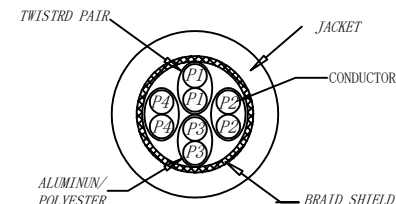

CAT.6 S/FTP LSZH 250MHz ISO/IEC 11801 & EN50173-1 & ANSI/TIA-568-C.2 www.Synergy21.de CE

PIN OUT

MATERIAL LIST

NO.	PARTS NAME	SPECIFICATION STANDARD	QT' Y	REMARK
⑥	LABEL	NO DRY GLUE LABEL	1	
⑤	MINI TIE	PE MINI TIE (POSSESS METAL) COLOUR SEE THE CHART	2	
④	POLYETHYLENE BAG	SYNERGY 21 SLIP PE BAG	1	
③	CABLE	CAT.6 S/FTP 27AWG(BC*1P+AL-FOIL)*4+Braid (AL-MG) JACKET:LSZH OD:5.8±0.2mm COLOUR SEE THE CHART	1	
②	Over mold	80A PVC, COLOR:SEE THE CHART	2	
①	Plug	RJ45 8P8C'S SHIELED , THE SHELL PLATED NICKEL , PIN GOLD PLATED 3u" RED/TRANSPARENT	2	

NOTE:

- ELECTRICAL TEST:
 - 100% OPEN SHORT, MISS WIRE TEST
 - INSULATION RESISTANCE:DC 300V 10M Ohm;
 - CONTACTOR RESISTANCE:1 OHM per meter
- FLUKE TEST LIMIT:ISO11801 Channel Class E
- Operating temperature:-20°C~+75°C
- ROHS 3.0 AND REACH compliant
- Support PoE/PoE+/PoE++
- Packing:Synergy21 PE Bag+Label
- Minimum of the bending radius is 60mm
- Flame retardant (IEC60332-1-2)
 - Low smoke(IEC 61034)
 - Halogen free(IEC 60754-2)

Hasia		change "ROSH 2.0" to "ROSH 3.0"	2022-02-25	A7	SYNERGY 21						
		Add IEC60332-1-2	2021-01-23	A6							
		Increase the minimum bend radius	2018-11-30	A5							
		Change Moulding	2018-05-29	A4							
		CHANGE PACKING AND BOX MARK	2018-03-12	A3							
		ADD POE Information	2017-02-06	A2	CUSTOMER NO.		ITEM NO.		SEE THE CHART		
		REVISION RECORD MODIFICATIONS	DATE	REV.	PRODUCT NAME	CAT. 6 S/FTP PATCH CORD LSZH		manufacture country:	CHINA	UNIT	MM
BY	CHK				DRAWNBY	CHECKBY	APPOBY	DATE			
					SYNERGY 21	SYNERGY 21	SYNERGY 21	2015-01-20			

						SYNERGY 21					
						CUSTOMER NO.		ITEM NO.	SEE THE CHART		
						PRODUCT NAME CAT. 6 S/FTP PATCH CORD		manufacture country:	CHINA	UNIT	MM
		NEW		2015-01-20	A	DRAWNBY	CHECKBY	APPOBY		DATE	
BY	CHK	REVISION RECORD MODIFICATIONS			DATE	REV.	SYNERGY 21	SYNERGY 21	SYNERGY 21	2015-01-20	