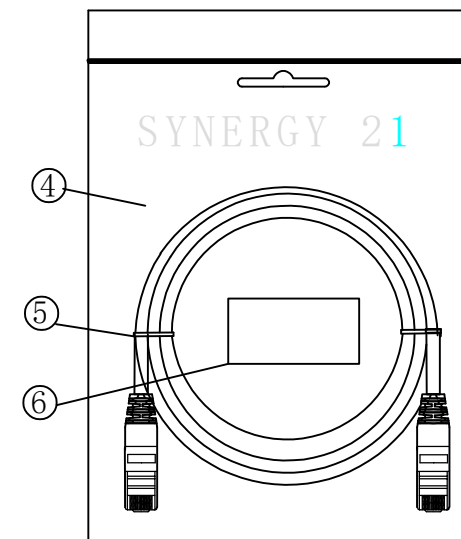

COLOR:BLUE PANTONE 647C

ITEM	LENGTH/mm	PACKING
S215900	150±10	SYNERGY 21 A Bag
S216002	250±10	SYNERGY 21 A Bag
S216009	500±15	SYNERGY 21 A Bag
S216019	1000±30	SYNERGY 21 A Bag
S216029	1500±30	SYNERGY 21 A Bag
S216038	2000±30	SYNERGY 21 A Bag
S216048	3000±50	SYNERGY 21 A Bag
S216058	5000±200	SYNERGY 21 B Bag
S216068	7500±200	SYNERGY 21 B Bag
S216077	10000±200	SYNERGY 21 B Bag
S216086	15000±300	SYNERGY 21 C Bag
S216095	20000±300	SYNERGY 21 C Bag
S216104	25000±300	SYNERGY 21 C Bag
S216113	30000±300	SYNERGY 21 D Bag

COLOR:BLACK PANTONE BLACK 3C

ITEM	LENGTH/mm	PACKING
S215907	150±10	SYNERGY 21 A Bag
S216001	250±10	SYNERGY 21 A Bag
S216008	500±15	SYNERGY 21 A Bag
S216018	1000±30	SYNERGY 21 A Bag
S216028	1500±30	SYNERGY 21 A Bag
S216037	2000±30	SYNERGY 21 A Bag
S216047	3000±50	SYNERGY 21 A Bag
S216057	5000±200	SYNERGY 21 B Bag
S216067	7500±200	SYNERGY 21 B Bag
S216076	10000±200	SYNERGY 21 B Bag
S216085	15000±300	SYNERGY 21 C Bag
S216094	20000±300	SYNERGY 21 C Bag
S216103	25000±300	SYNERGY 21 C Bag
S216112	30000±300	SYNERGY 21 D Bag

						SYNERGY 21					
						CUSTOMER NO.		ITEM NO.	SEE THE CHART		
						PRODUCT NAME CAT. 6 S/FTP PATCH CORD		manufacture country:	CHINA	UNIT	MM
		NEW		2015-01-20	A	DRAWNBY	CHECKBY	APPOBY		DATE	
BY	CHK	REVISION RECORD MODIFICATIONS			DATE	REV.	SYNERGY 21	SYNERGY 21	SYNERGY 21	2015-01-20