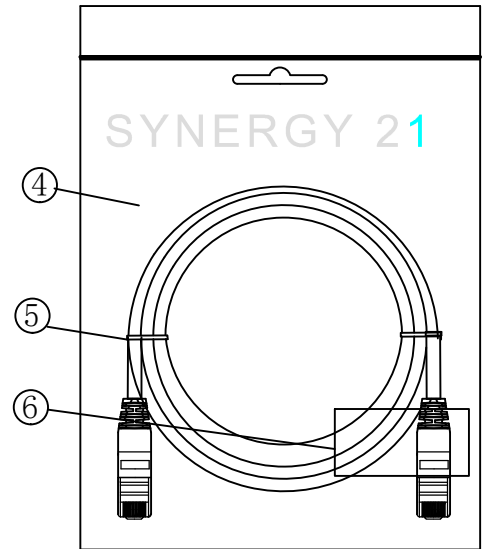

COLOR:BLACK PANTONE BLACK 3C		
ITEM	LENGTH (mm)	PACKING
S216931	150±5	SYNERGY 21 Bag A
S216915	250±10	SYNERGY 21 Bag A
S216916	500±15	SYNERGY 21 Bag A
S216917	1000±30	SYNERGY 21 Bag A
S216918	1500±30	SYNERGY 21 Bag A
S216919	2000±30	SYNERGY 21 Bag A
S216920	3000±50	SYNERGY 21 Bag A
S216921	5000±200	SYNERGY 21 Bag B
S216922	7500±200	SYNERGY 21 Bag B
S216923	10000±200	SYNERGY 21 Bag B
S216924	15000±300	SYNERGY 21 Bag C
S216925	20000±300	SYNERGY 21 Bag C
S216926	25000±300	SYNERGY 21 Bag C
S216927	30000±300	SYNERGY 21 Bag D
S216928	40000±500	SYNERGY 21 Bag D
S216929	50000±500	SYNERGY 21 Bag D

COLOR:RED PANTONE 199C		
ITEM	LENGTH (mm)	PACKING
S216689	150±5	SYNERGY 21 Bag A
S216690	250±10	SYNERGY 21 Bag A
S216691	500±15	SYNERGY 21 Bag A
S216692	1000±30	SYNERGY 21 Bag A
S216693	1500±30	SYNERGY 21 Bag A
S216694	2000±30	SYNERGY 21 Bag A
S216695	3000±50	SYNERGY 21 Bag A
S216696	5000±200	SYNERGY 21 Bag B
S216697	7500±200	SYNERGY 21 Bag B
S216698	10000±200	SYNERGY 21 Bag B
S216699	15000±300	SYNERGY 21 Bag C

Hasia		ADD RED CABLE	2022-05-10	A7	
		NEW	2015-01-20	A	
BY	CHK	REVISION RECORD MODIFICATIONS	DATE	REV.	

SYNERGY 21					
CUSTOMER NO.		ITEM NO.	SEE THE CHART		
PRODUCT NAME	CAT. 6 S/FTP PATCH CORD TPE-LSZH	manufacture country:	CHINA	UNIT	MM
DRAWNBY	CHECKBY	APPOBY	DATE		
SYNERGY 21	SYNERGY 21	SYNERGY 21	2015-01-20