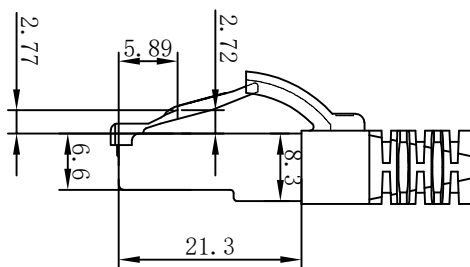

CAT.6 S/FTP TPE-LSZH 250MHz ISO/IEC 11801 & EN50173-1 & ANSI/TIA-568. 2-D www.Synergy21.de CE

PIN OUT

MATERIAL LIST

⑥	LABEL	NO DRY GLUE LABEL	1	
⑤	MINI TIE	PE MINI TIE(POSSESS METAL) COLOUR SEE THE CHART	2	
④	POLYETHYLENE BAG	SYNERGY 21 SLIP PE BAG	1	
③	CABLE	CAT. 6 S/FTP 27AWG (BC*1P+AL-FOIL)*4+Braid(AL-MG) JACKET:TPE-LSZH OD:6.0±0.2mm COLOUR SEE THE CHART	1	
②	Over mold	80A PVC,COLOR:SEE THE CHART	2	
①	Plug	RJ45 8P8C' S SHIELDED ,THE SHELL PLATED NICKEL ,PIN GOLD PLATED 3u" RED/TRANSPARENT	2	
NO.	PARTS NAME	SPECIFICATION STANDARD	QT' Y	REMARK

NOTE:

- ELECTRICAL TEST:
  - 100% OPEN SHORT, MISS WIRE TEST
  - INSULATION RESISTANCE:DC 300V 10M Ohm;
  - CONTACTOR RESISTANCE:1 OHM per meter
- FLUKE TEST LIMIT:ISO11801 Channel Class E
- Working temperature:-10°C ~ + 60°C
- Storage temperature:-20°C~+75°C
- RoHS 3.0 AND REACH compliant
- Low Smoke (IEC 61034)
- Flame retardant (IEC60332-1-2)
- Halogen free (IEC 60754-1/2)
- Packing:Synergy21 PE Bag+Label
- Minimum of the bending radius is 60mm