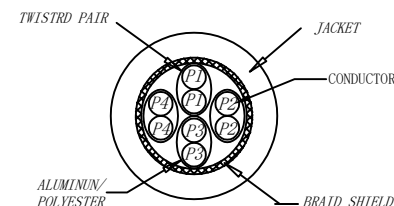

CAT.6 S/FTP TPE-LSZH 250MHz ISO/IEC 11801 & EN50173-1 & ANSI/TIA-568. 2-D www.Synergy21.de CE

PIN OUT

MATERIAL LIST

⑥	LABEL	NO DRY GLUE LABEL	1	
⑤	MINI TIE	PE MINI TIE(POSSESS METAL) COLOUR SEE THE CHART	2	
④	POLYETHYLENE BAG	SYNERGY 21 SLIP PE BAG	1	
③	CABLE	CAT. 6 S/FTP 27AWG (BC*1P+AL-FOIL)*4+Braid(AL-MG) JACKET:TPE-LSZH OD:6.0±0.2mm COLOUR SEE THE CHART	1	
②	Over mold	80A PVC,COLOR:SEE THE CHART	2	
①	Plug	RJ45 8P8C' S SHIELDED ,THE SHELL PLATED NICKEL ,PIN GOLD PLATED 3u" RED/TRANSPARENT	2	
NO.	PARTS NAME	SPECIFICATION STANDARD	QT' Y	REMARK

Hasia		change "ROSH 2.0" to "ROSH 3.0"	2022-02-25	A6	<b>SYNERGY 21</b>					
		Add New Color	2019-03-14	A5						
		Increase the minimum bend radius	2018-11-30	A4	CUSTOMER NO.		ITEM NO.	SEE THE CHART		
		Add moulding size	2018-06-19	A3	PRODUCT NAME	CAT. 6 S/FTP PATCH CORD TPE-LSZH	manufacture country:	CHINA	UNIT	MM
		Change Moulding	2018-05-29	A2	DRAWNBY	CHECKBY	APPOBY	DATE		
		CHANGE PACKING AND BOX MARK	2018-03-12	A1	SYNERGY 21	SYNERGY 21	SYNERGY 21	2015-01-20		
BY	CHK	REVISION RECORD MODIFICATIONS	DATE	REV.						