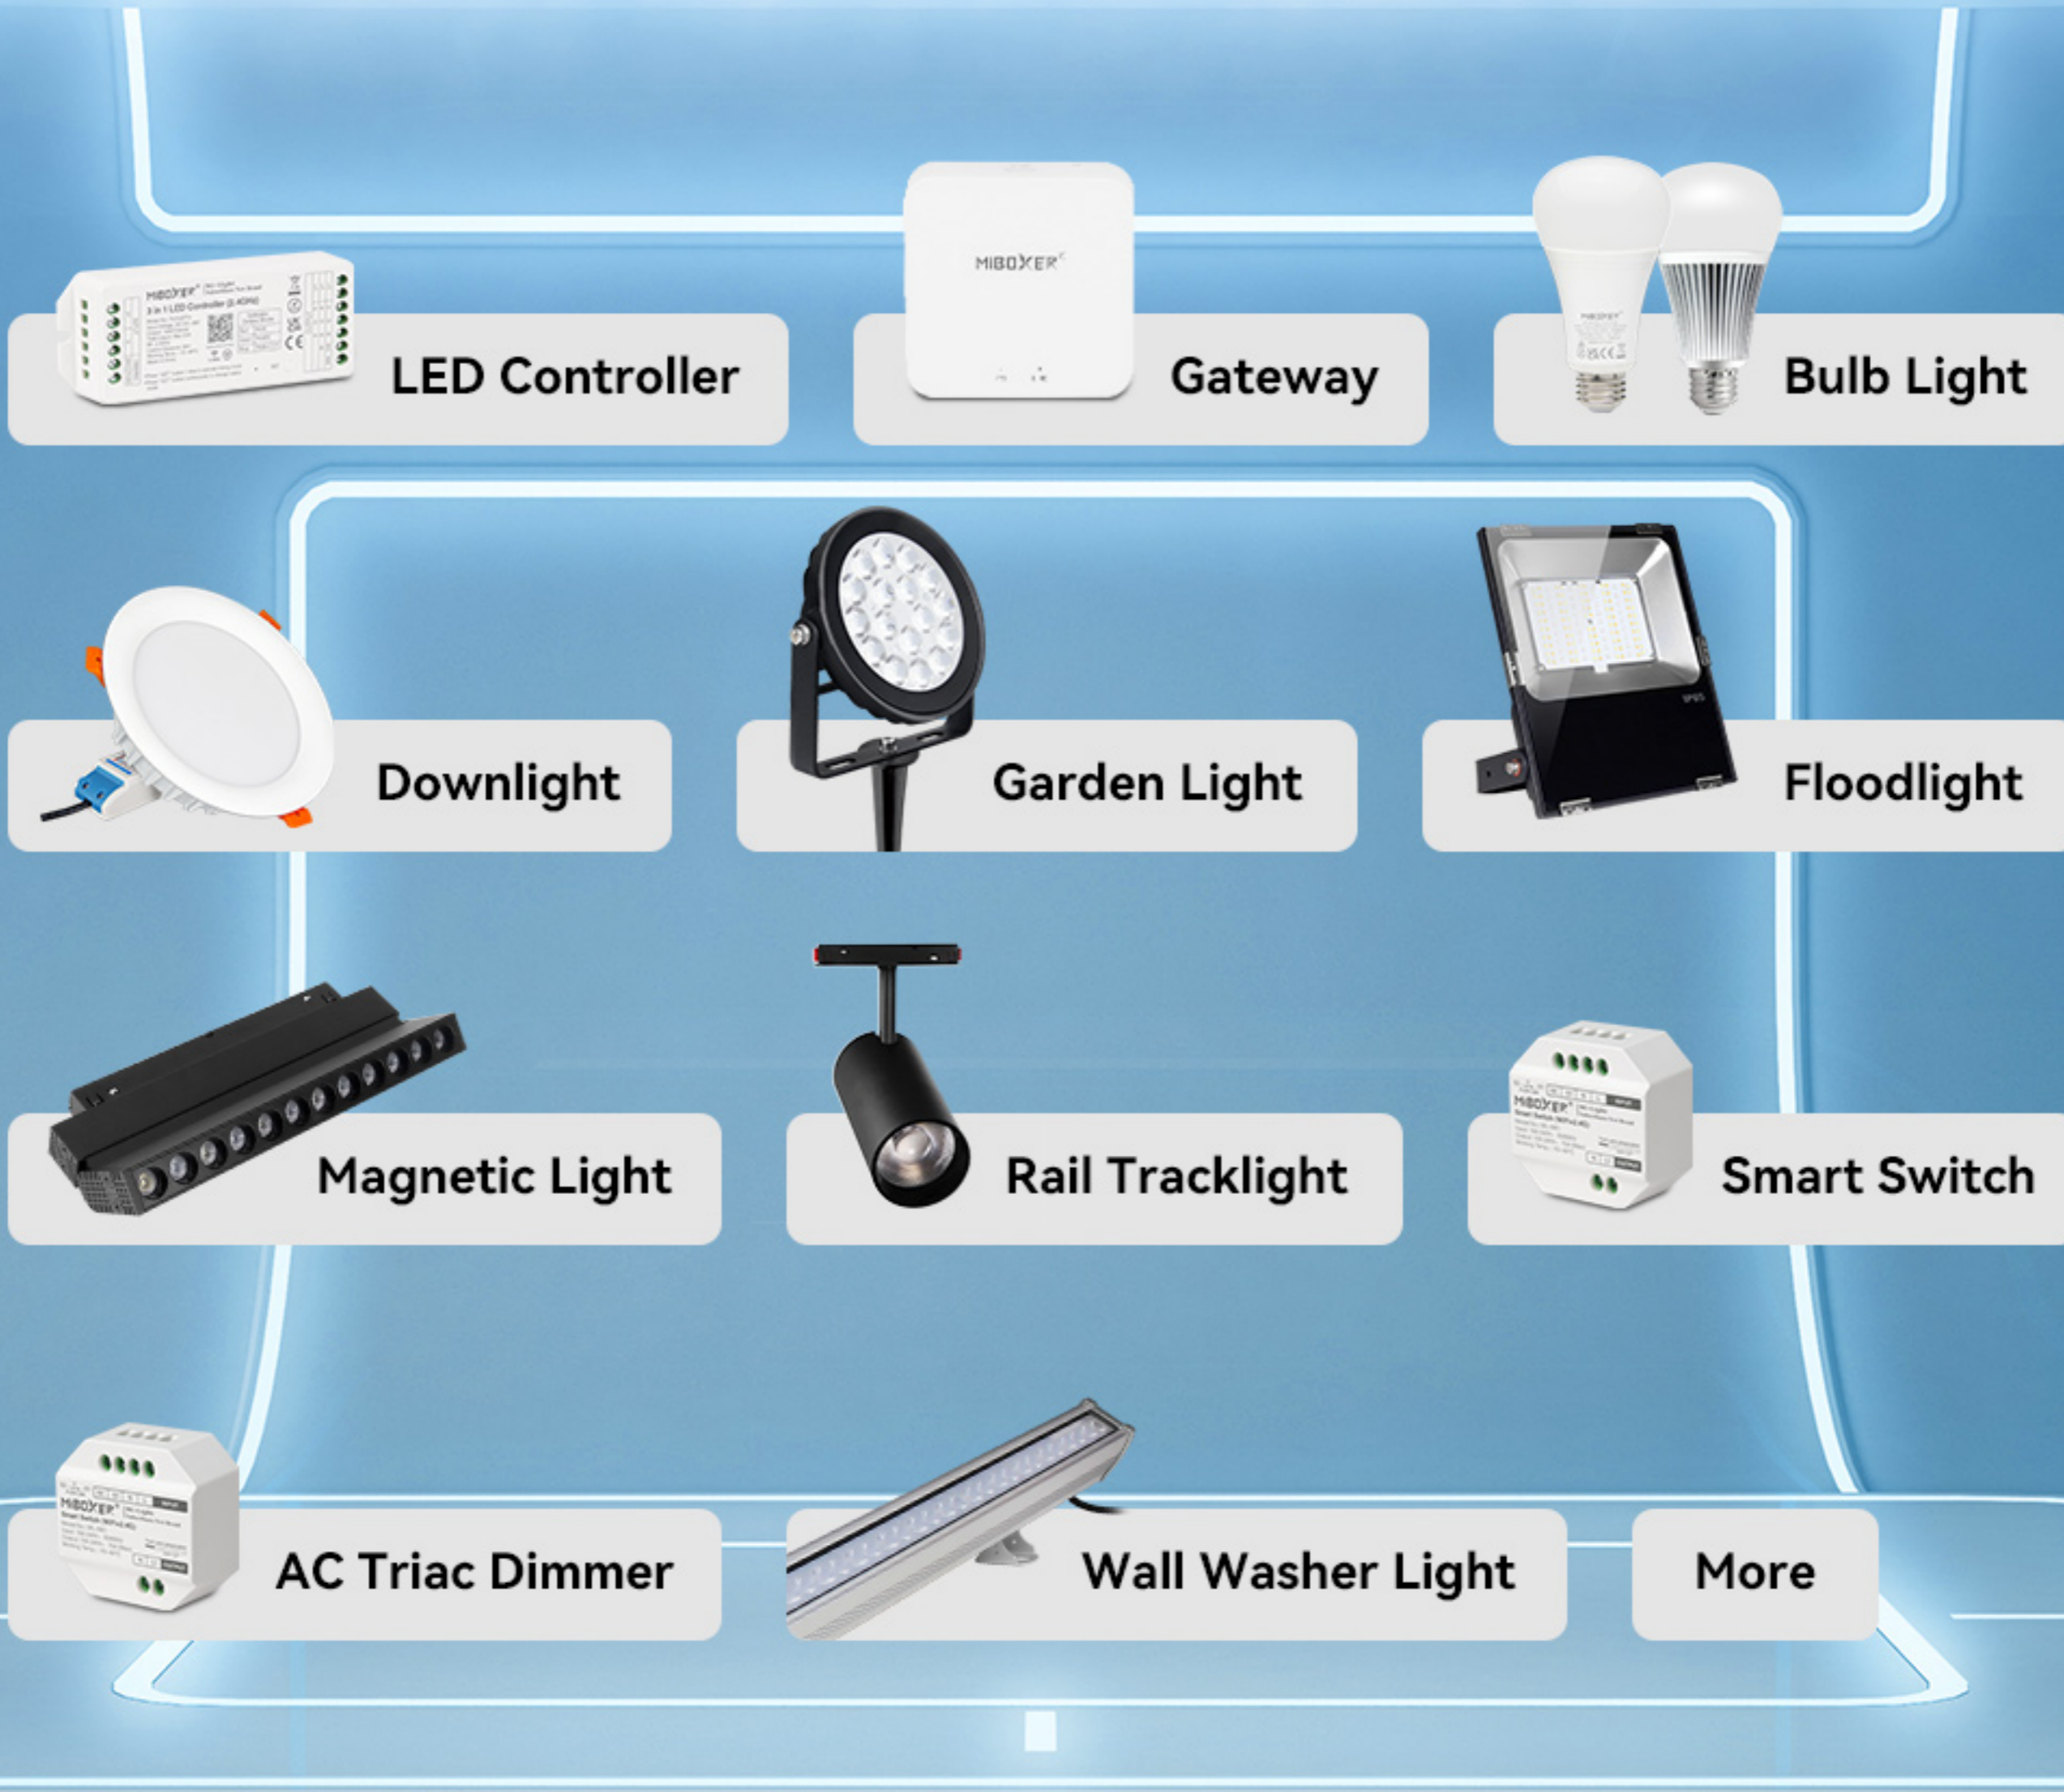

4 Zones Rainbow Remote (2.4GHz)

4 Zones | 16million colors | Adjustable saturation | CCT & Brightness

Product Parameters

Product Name: 4 Zones Rainbow Remote (2.4GHz)

Model No.: S2W+

Working Voltage: 3V(AAA battery*2PCS)

Transmitting Power: 6dBm

Standby Power: 20μA

RF: 2.4GHz

Modulation Method: GFSK

Control Distance: 30m

16 Millions of colors to choose

Saturation control

Color temperature adjustable

Stepless dimming brightness

4 groups of dimming, the atmosphere is full

4 groups, freely control different lamps, to create your own space

Easily control whole house lighting

Adopt 2.4G wireless transmitting technology, with strong anti-interference, long distance transmission; Control distance 30m; easier operation

Magnetic base holder for easy installation

Stronger magnetic put holder for easy taking out and put back

It Can Control MiBoxer / Mi-Light 2.4G Series Products

Button function description

Touch Ring: Brightness, saturation, color temperature, RGB use together. (It turns to adjust brightness by default if remote is not operated for 3 seconds)