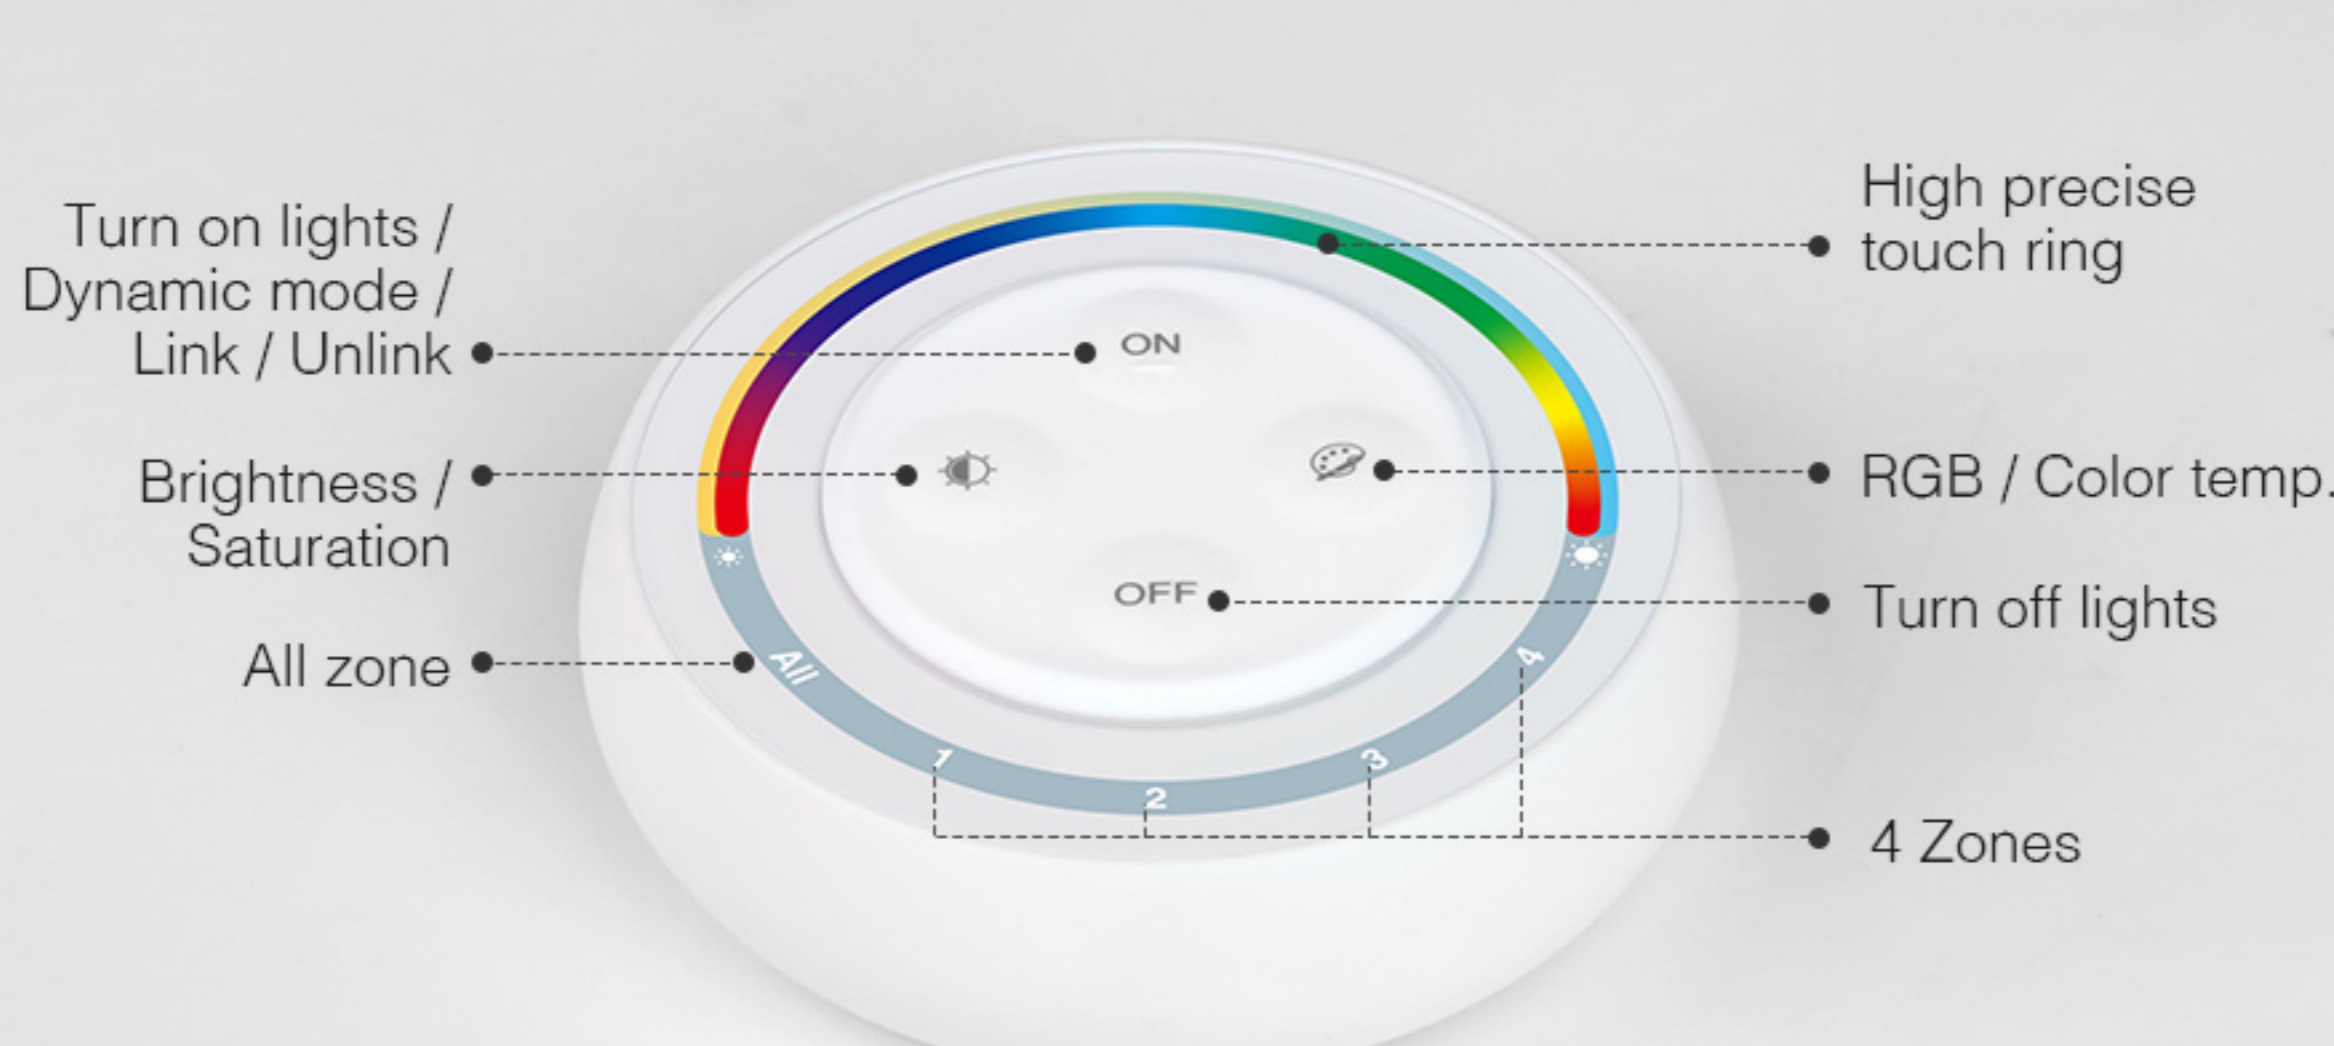

Transmitting Power: 6dBm

Standby Power: 20μA

RF: 2.4GHz

Modulation Method: GFSK

Control Distance: 30m

16 Millions of colors to choose

Saturation control

Color temperature adjustable

Stepless dimming brightness

4 groups of dimming, the atmosphere is full

4 groups, freely control different lamps, to create your own space

Easily control whole house lighting

Adopt 2.4G wireless transmitting technology, with strong anti-interference, long distance transmission; Control distance 30m; easier operation

Magnetic base holder for easy installation

Stronger magnetic put holder for easy taking out and put back

It Can Control MiBoxer / Mi-Light 2.4G Series Products

Button function description

Touch Ring: Brightness, saturation, color temperature, RGB use together. (It turns to adjust brightness by default if remote is not operated for 3 seconds)

2 AAA Battery for power supply

Low power consumption, longer usage time