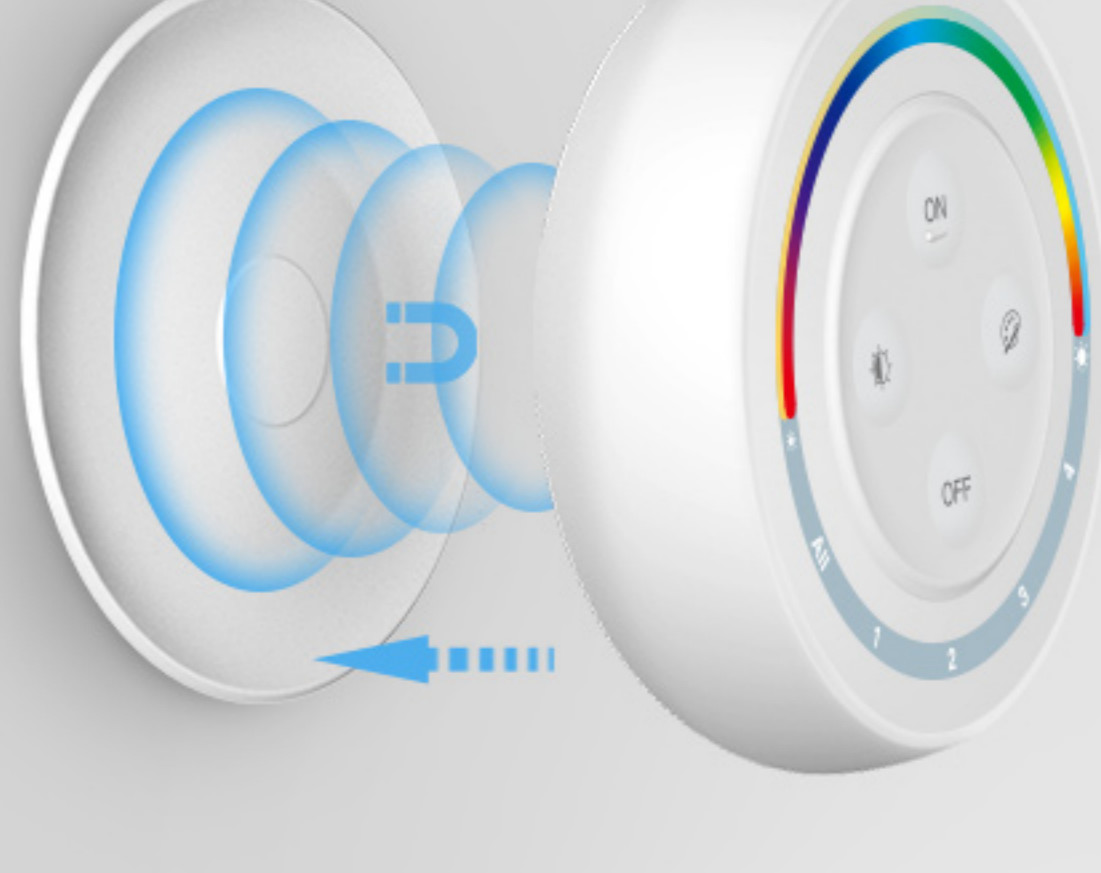

Transmitting Power: 6dBm

Standby Power: 20μA

RF: 2.4GHz

Modulation Method: GFSK

Control Distance: 30m

16 Millions of colors to choose

Saturation control

Color temperature adjustable

Stepless dimming brightness

4 groups of dimming, the atmosphere is full

4 groups, freely control different lamps, to create your own space

Easily control whole house lighting

Adopt 2.4G wireless transmitting technology, with strong anti-interference, long distance transmission; Control distance 30m; easier operation

Magnetic base holder for easy installation

Stronger magnetic put holder for easy taking out and put back

It Can Control MiBoxer / Mi-Light 2.4G Series Products

Button function description

Touch Ring: Brightness, saturation, color temperature, RGB use together. (It turns to adjust brightness by default if remote is not operated for 3 seconds)