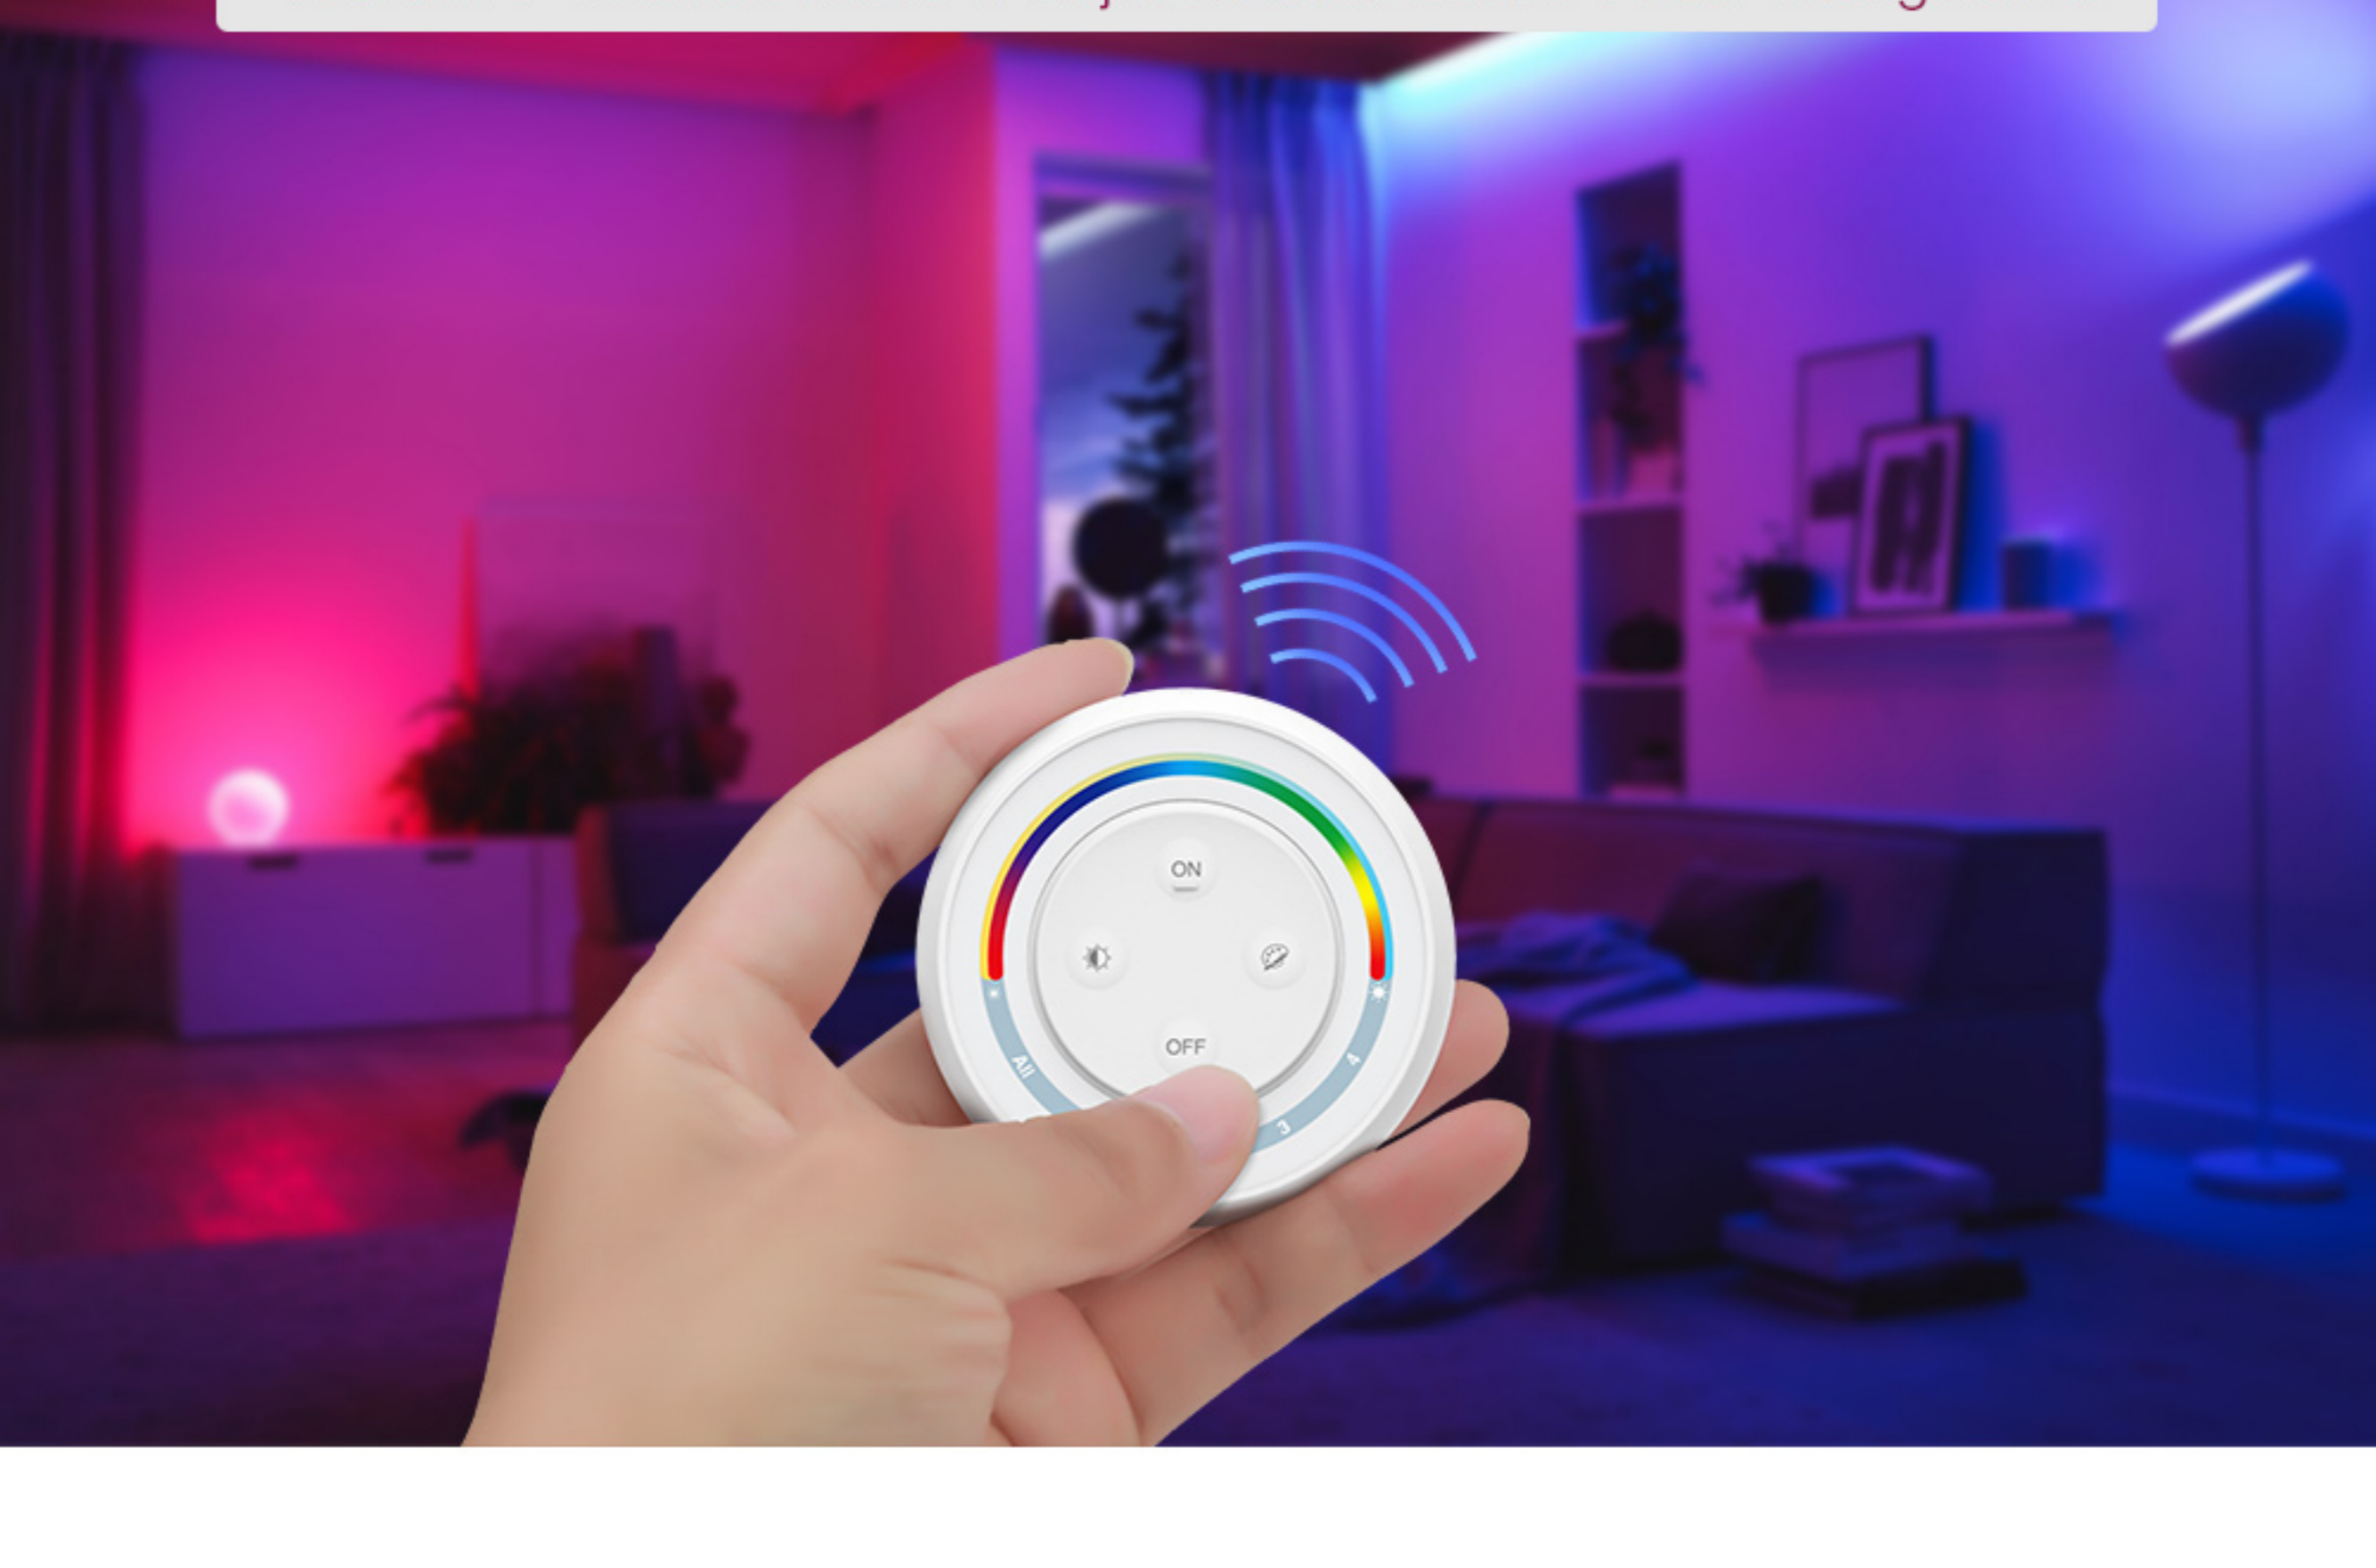

4 Zones Rainbow Remote (2.4GHz)

4 Zones | 16million colors | Adjustable saturation | CCT & Brightness

Product Parameters

Product Name: 4 Zones Rainbow Remote (2.4GHz)

Model No.: S2W+

Working Voltage: 3V(AAA battery*2PCS)

Transmitting Power: 6dBm

Standby Power: 20μA

RF: 2.4GHz

Modulation Method: GFSK

Control Distance: 30m

16 Millions of colors to choose

Saturation control

Color temperature adjustable

Stepless dimming brightness

4 groups of dimming, the atmosphere is full

4 groups, freely control different lamps, to create your own space

Easily control whole house lighting

Adopt 2.4G wireless transmitting technology, with strong anti-interference, long distance transmission; Control distance 30m; easier operation

Magnetic base holder for easy installation

Stronger magnetic put holder for easy taking out and put back

It Can Control MiBoxer / Mi-Light 2.4G Series Products

Button function description

Touch Ring: Brightness, saturation, color temperature, RGB use together. (It turns to adjust brightness by default if remote is not operated for 3 seconds)