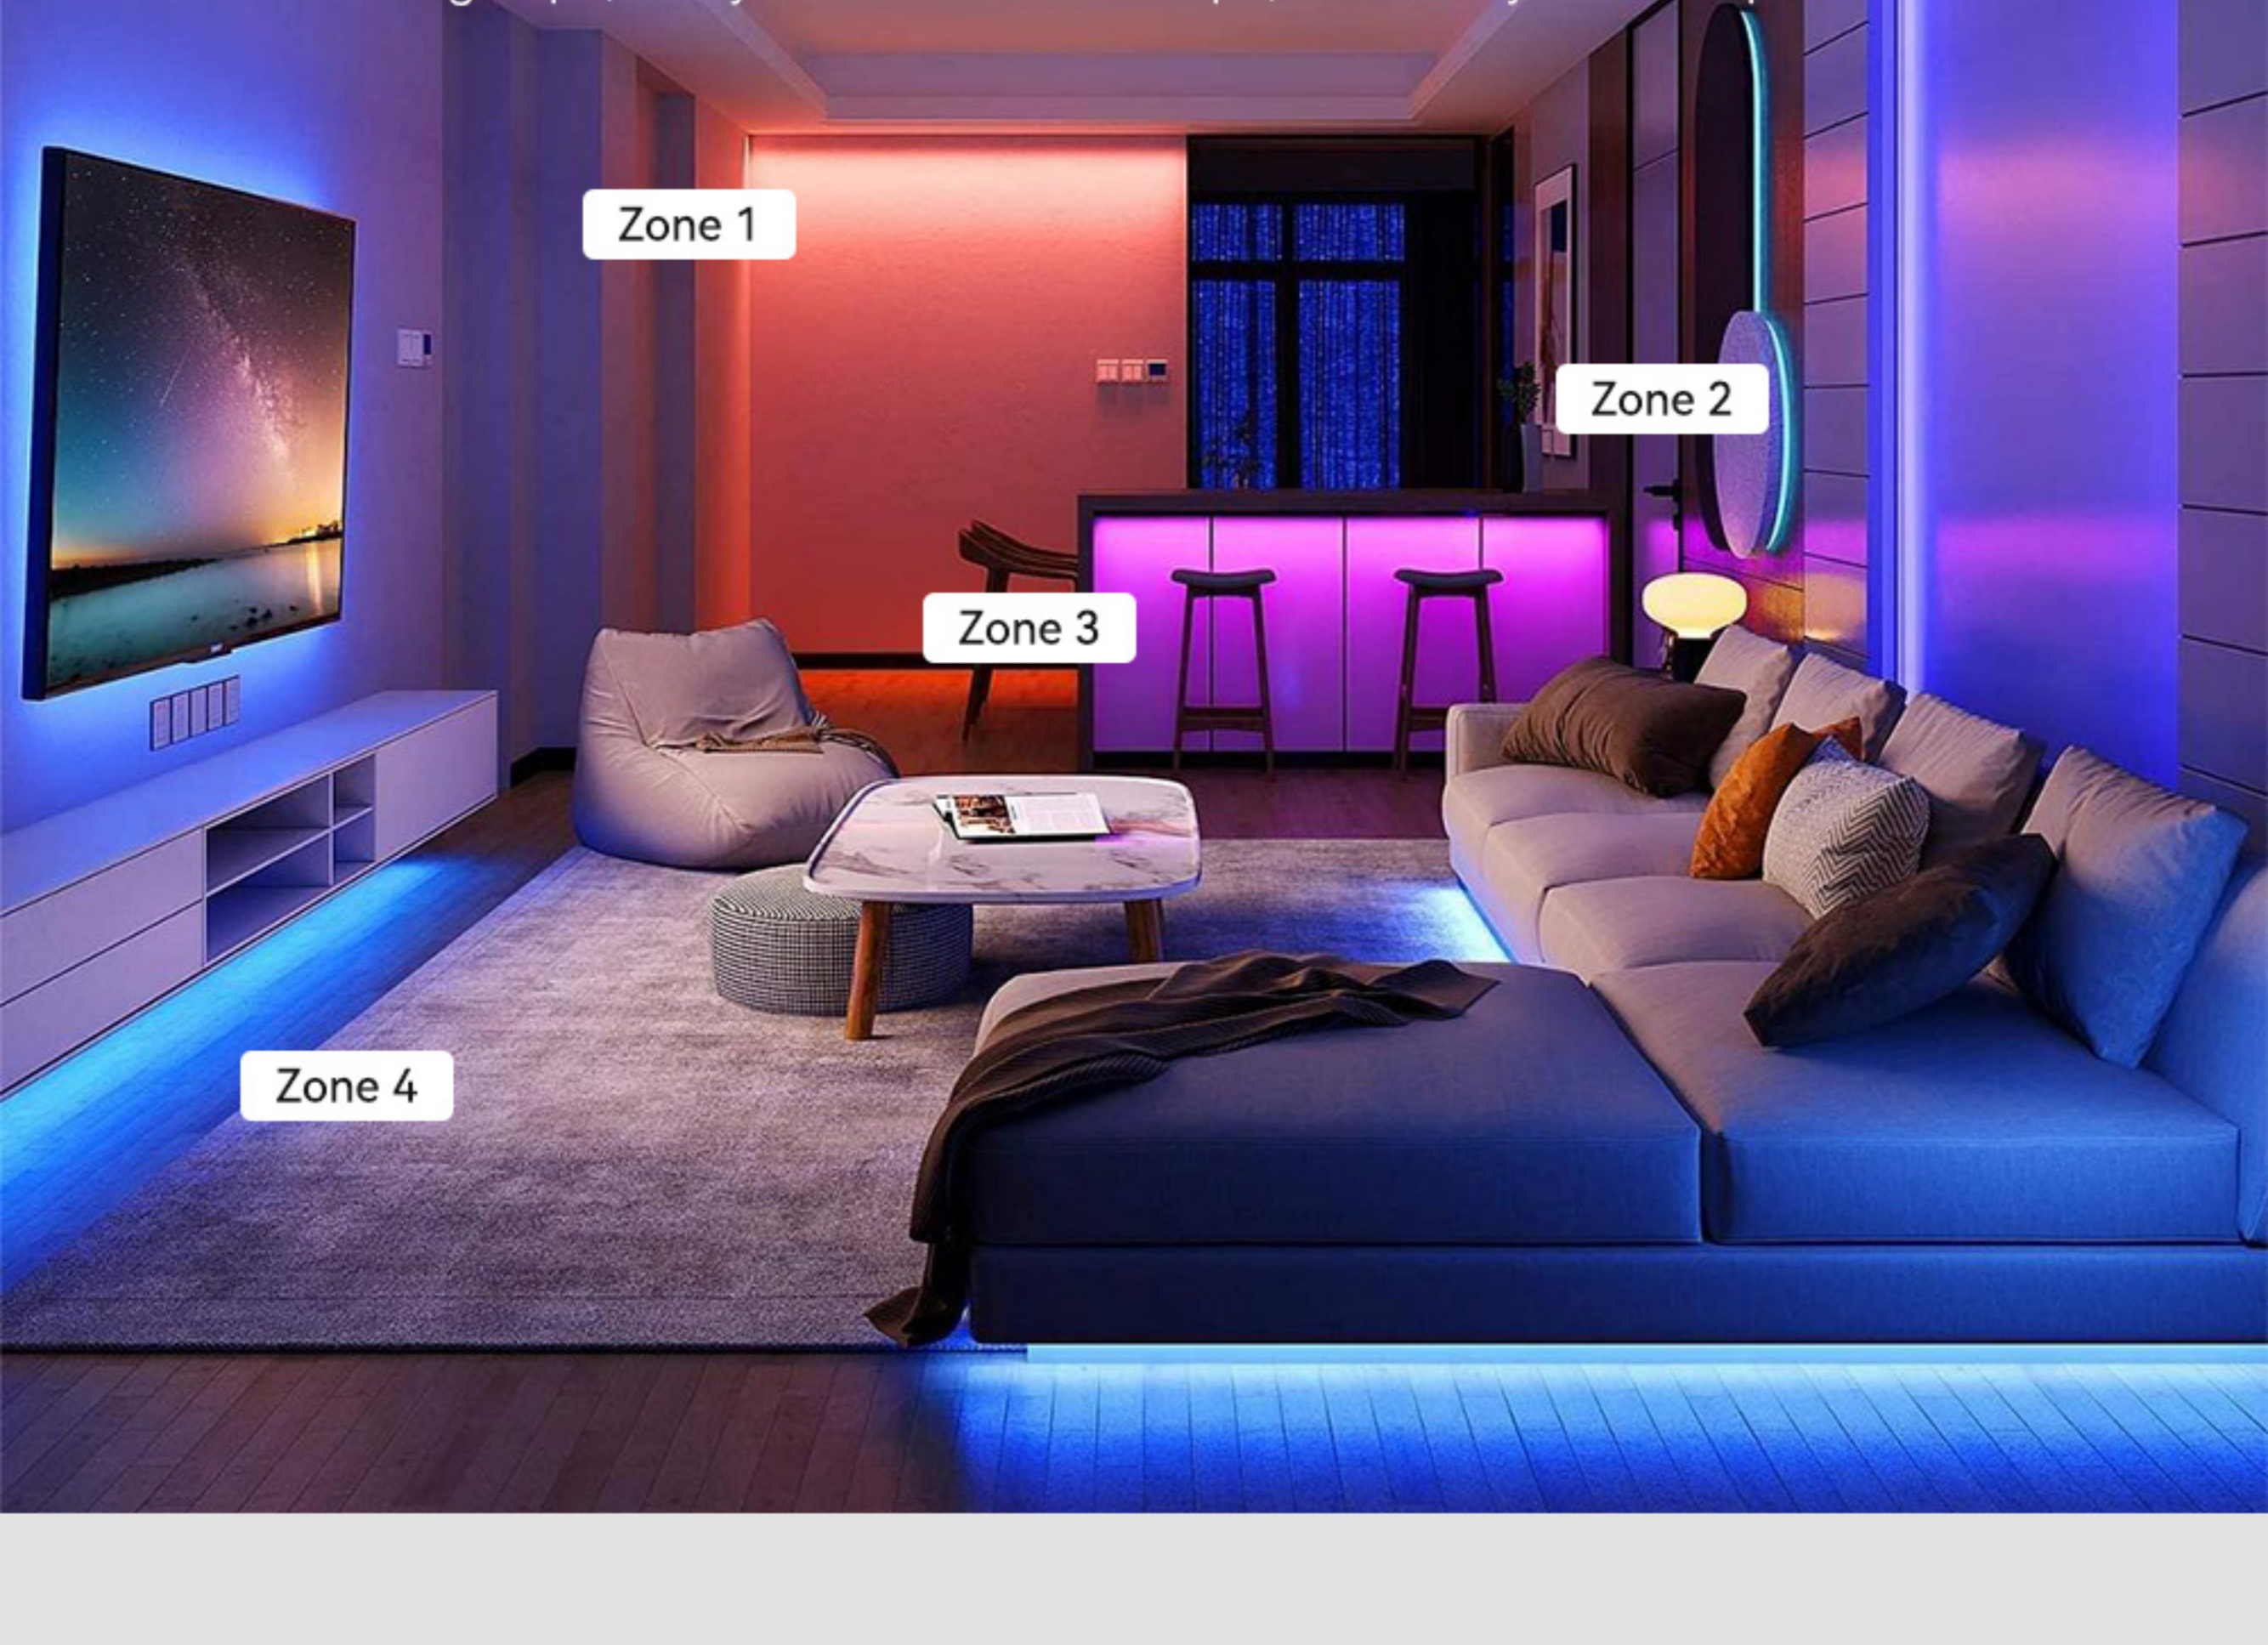

Transmitting Power: 6dBm

Standby Power: 20μA

RF: 2.4GHz

Modulation Method: GFSK

Control Distance: 30m

16 Millions of colors to choose

Saturation control

Color temperature adjustable

Stepless dimming brightness

4 groups of dimming, the atmosphere is full

4 groups, freely control different lamps, to create your own space

Easily control whole house lighting

Adopt 2.4G wireless transmitting technology, with strong anti-interference, long distance transmission; Control distance 30m; easier operation

Magnetic base holder for easy installation

Stronger magnetic put holder for easy taking out and put back

It Can Control MiBoxer / Mi-Light 2.4G Series Products

Button function description

Touch Ring: Brightness, saturation, color temperature, RGB use together. (It turns to adjust brightness by default if remote is not operated for 3 seconds)