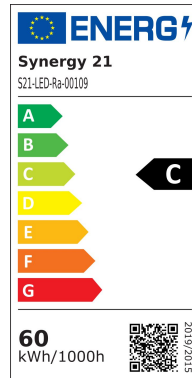

Synergy 21 LED Dreifarbige Leuchte 150cm dreifarbig milchig + dimmbar + Link

kwh/1000h:	60,00
Lumens:	8700
Watt:	60,0
Nominal Service Life:	40000 Std.
Switching Cycles:	50000
Opt. Ambient Temperature.:	25 °C

LED Tri-proof Light

Adjustable light colour: 4000/5000/6000K

dimmable: yes, 0-10V

Length: 150cm

Lumen: 145Lm/W, 8700lm

Light colour: 4000/5000/6000K

Beam angle: 120°

Cover: milky

Watt: 60W

Wiring: 3-core, additional connection on the opposite side for further tri-proof lights

Protection class: IP65 and IK10

5-year guarantee, TÜV and IK10 certified

Energy efficiency class: A++

kWh/1000h: 60

The connection of electrical components and systems may only be carried out by only be carried out by qualified specialists!

Attributes

Attribute	Value
Abstrahlwinkel:	120
Betriebstemperatur:	-20°C ~ +60°C
CRI:	>80
Dimmbar:	nein
Grösse:	15000
LED - Gehäusefarbe:	Kunststoff/ Metall
Lichtfarbe:	einstellbar
Lichtfarbe in Kelvin:	4000/5000/6000
Lumen:	145Lm/W
Schutzklasse:	IP65 und IK10
Volt:	230
Weight:	2.5 Kg
Warranty:	60.00 Months