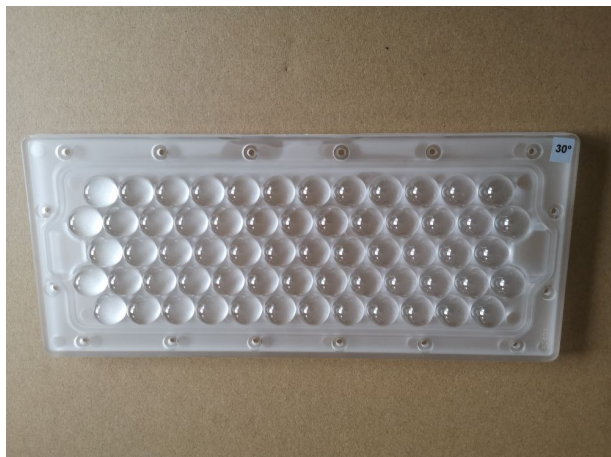

## Synergy 21 LED object/stadium spotlight Hyperion with lens 30°

kwh/1000h:	0,00
Lumens:	79200
Watt:	480,0
Nominal Service Life:	35000 Std.
Switching Cycles:	50000
Opt. Ambient Temperature.:	25 °C

Replacement lens 30°, milky for uniform light distribution.

### Attributes

Attribute	Value
Abstrahlwinkel:	30
Weight:	0.15 Kg
Warranty:	24.00 Months

### Additional Images