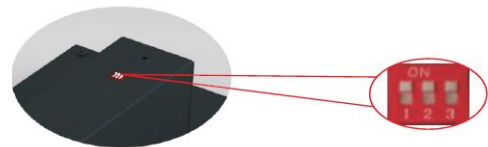

Synergy 21 LED track series for track-plate standard DA nw

kwh/1000h:	79,20
Lumens:	9300
Watt:	72,0
Nominal Service Life:	40000 Std.
Switching Cycles:	50000
Opt. Ambient Temperature.:	25 °C

LED module for Synergy21 LED RailLine LED track system Powergear
Size: 580x190x120mm (LxWxH)
Colour: black RAL9006
Lumen: 9300lm @72W
Light colour: 4250K ±250, RA>83
Beam angle: 25°
Watt: 72W can adjust to 66W/62W/58W/54W/50W/46W/42W
Cabling: Track adapter, ERCO compatible
Protection class: IP20 / IK06

5-year guarantee, ENEC and IK06 certified

Energy efficiency class: A++
kWh/1000h: 79.2

Attributes

Attribute	Value
Abstrahlwinkel:	90
CRI:	>83
Dimmbar:	nein

Attribute	Value
Grösse:	580*190*120
LED - Gehäusefarbe:	schwarz
LED - Gehäusematerial:	Aluminium
Lichtfarbe:	neutralweiss
Lichtfarbe in Kelvin:	4250
Lumen:	9300
Schutzklasse:	IP20
Sockel:	3Phasen
Volt:	230
Weight:	2 Kg
Warranty:	60.00 Months

Additional Images

PI	Po	Irated	1	2	3
72W	60W	1800mA	—	—	—
66W	56W	1700mA	ON	—	—
62W	53W	1600mA	—	ON	—
58W	50W	1500mA	ON	ON	—
54W	46W	1400mA	—	—	ON
50W	43W	1300mA	ON	—	ON
46W	40W	1200mA	—	ON	ON
42W	36W	1100mA	ON	ON	ON

6xDA25°(DA)

Accessories

Part No.	Name
143499	Synergy 21 von EUTRAC 3-AUFBAUSCHIENEN-Set, Weiss, 6 Meter
233432	Powergear 3PH AUFBAUSCHIENE, Weiss, 1 meter
233434	Powergear 3PH AUFBAUSCHIENE, Schwarz, 1 meter
233435	Powergear 3PH AUFBAUSCHIENE, Weiss, 2 meter
233436	Powergear 3PH AUFBAUSCHIENE, Schwarz, 2 meter
233437	Powergear 3PH AUFBAUSCHIENE, weiß, 3 meter