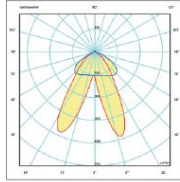

6xDA25°(DA)

Accessories

Part No.	Name
143499	Synergy 21 von EUTRAC 3-AUFBAUSCHIENEN-Set, Weiss, 6 Meter
233432	Powergear 3PH AUFBAUSCHIENE, Weiss, 1 meter
233434	Powergear 3PH AUFBAUSCHIENE, Schwarz, 1 meter
233435	Powergear 3PH AUFBAUSCHIENE, Weiss, 2 meter
233436	Powergear 3PH AUFBAUSCHIENE, Schwarz, 2 meter
233437	Powergear 3PH AUFBAUSCHIENE, weiß, 3 meter