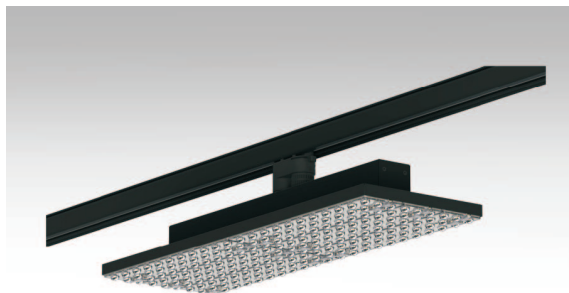

Synergy 21 LED track series for track-plate standard DA nw

kwh/1000h:	79,20
Lumens:	9300
Watt:	72,0
Nominal Service Life:	40000 Std.
Switching Cycles:	50000
Opt. Ambient Temperature.:	25 °C

LED module for Synergy21 LED RailLine LED track system Powergear
Size: 580x190x120mm (LxWxH)
Colour: black RAL9006
Lumen: 9300lm @72W
Light colour: 4250K ±250, RA>83
Beam angle: 25°
Watt: 72W can adjust to 66W/62W/58W/54W/50W/46W/42W
Cabling: Track adapter, ERCO compatible
Protection class: IP20 / IK06

5-year guarantee, ENEC and IK06 certified

Energy efficiency class: A++
kWh/1000h: 79.2

Attributes

Attribute	Value
Abstrahlwinkel:	90
CRI:	>83
Dimmbar:	nein

Attribute	Value
Grösse:	580*190*120
LED - Gehäusefarbe:	schwarz
LED - Gehäusematerial:	Aluminium
Lichtfarbe:	neutralweiss
Lichtfarbe in Kelvin:	4250
Lumen:	9300
Schutzklasse:	IP20
Sockel:	3Phasen
Volt:	230
Weight:	2 Kg
Warranty:	60.00 Months

6xDA25°(DA)

Accessories

Part No.	Name
143499	Synergy 21 von EUTRAC 3-AUFBAUSCHIENEN-Set, Weiss, 6 Meter
233432	Powergear 3PH AUFBAUSCHIENE, Weiss, 1 meter
233434	Powergear 3PH AUFBAUSCHIENE, Schwarz, 1 meter
233435	Powergear 3PH AUFBAUSCHIENE, Weiss, 2 meter
233436	Powergear 3PH AUFBAUSCHIENE, Schwarz, 2 meter
233437	Powergear 3PH AUFBAUSCHIENE, weiß, 3 meter