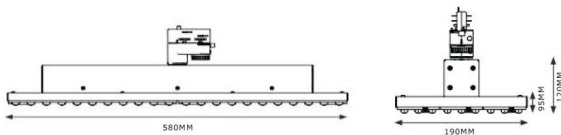

Attribute	Value
Grösse:	580*190*120
LED - Gehäusefarbe:	schwarz
LED - Gehäusematerial:	Aluminium
Lichtfarbe:	neutralweiss
Lichtfarbe in Kelvin:	4250
Lumen:	9300
Schutzklasse:	IP20
Sockel:	3Phasen
Volt:	230
Weight:	2 Kg
Warranty:	60.00 Months

Additional Images

PI	Po	Irated	1	2	3
72W	60W	1800mA	—	—	—
66W	56W	1700mA	ON	—	—
62W	53W	1600mA	—	ON	—
58W	50W	1500mA	ON	ON	—
54W	46W	1400mA	—	—	ON
50W	43W	1300mA	ON	—	ON
46W	40W	1200mA	—	ON	ON
42W	36W	1100mA	ON	ON	ON