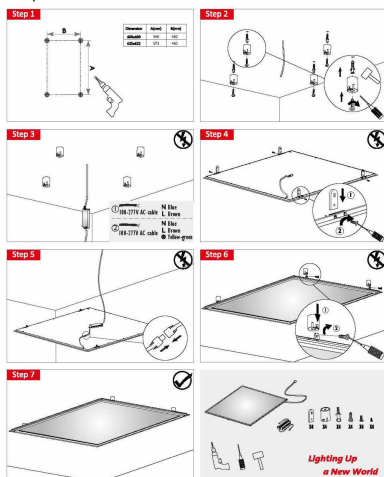

Synergy 21 LED light panel accessories mounting kit cylinder for V1+V2 panel white

Ceiling mounting set for Synergy21 LED panels V1 and V2
Suitable for ceiling or wall mounting or similar.
consisting of:
4x ceiling mounting bracket 30*39mm
4x mounting bolts
Screws and wall plugs
Colour white

Additional Images

LED Panel Light - Column Surface Mounted

Step Frame Panels

LED Panel Light - Column Surface Mounted

Flat Frame Panels

Accessories

Part No. Name