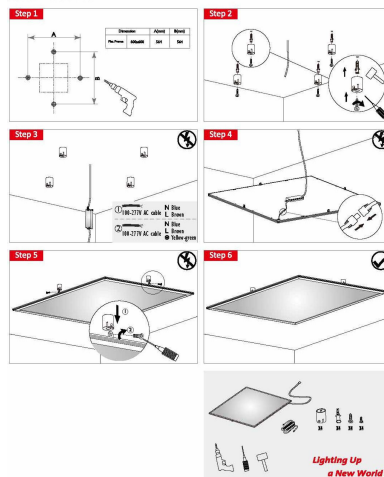

Synergy 21 LED light panel accessories mounting kit cylinder for V1+V2 panel white

Ceiling mounting set for Synergy21 LED panels V1 and V2
Suitable for ceiling or wall mounting or similar.
consisting of:
4x ceiling mounting bracket 30*39mm
4x mounting bolts
Screws and wall plugs
Colour white

Additional Images

LED Panel Light - Column Surface Mounted

Step Frame Panels

LED Panel Light - Column Surface Mounted

Flat Frame Panels

Accessories

Part No. Name