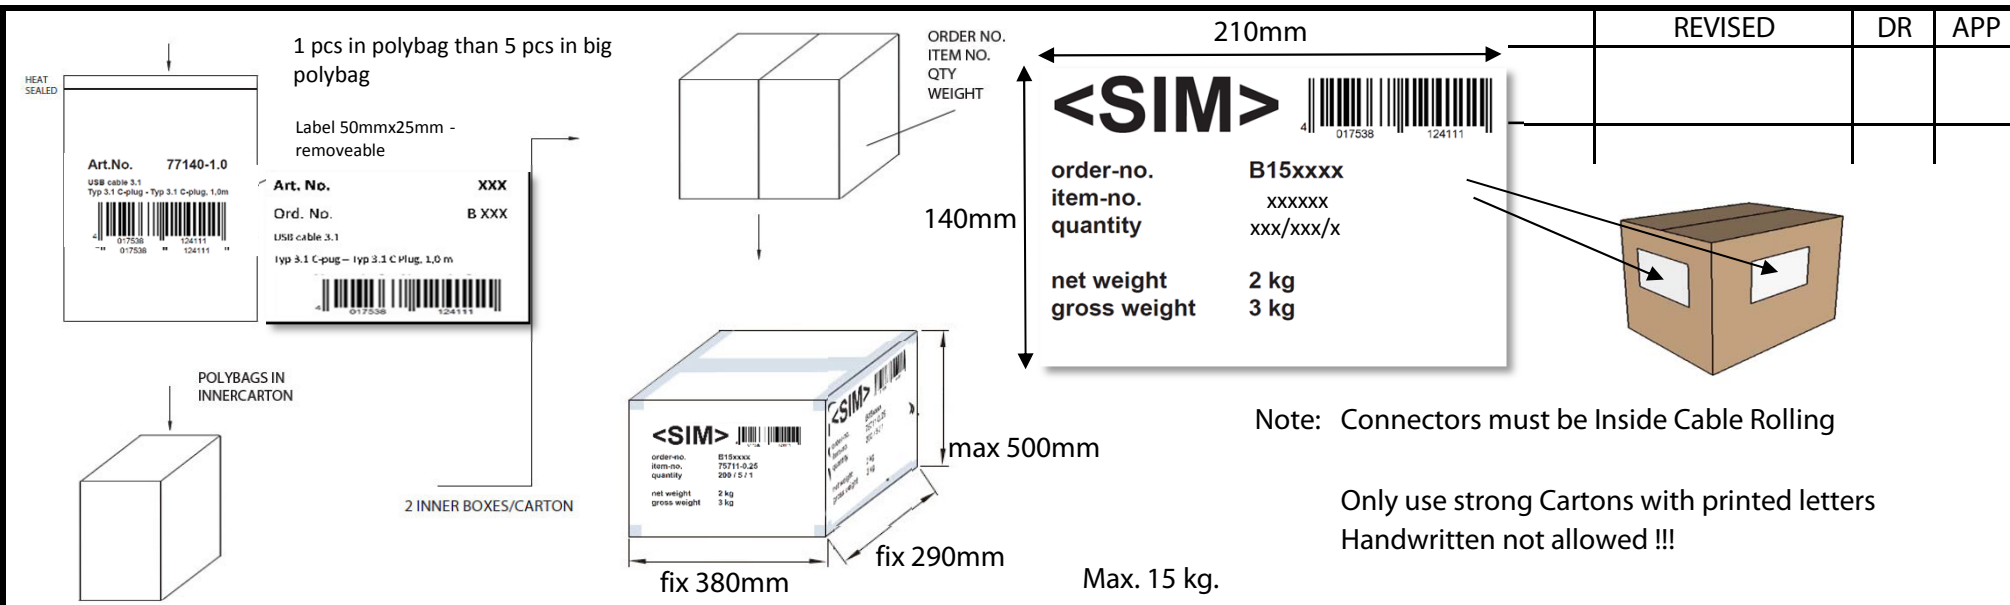

	REVISED	DR	APP

Western-Stecker 6/4 (RJ 11) und 3 x Western-Kupplung 6/4 (RJ 11)
RJ 11 plug 6/4 and 3 RJ 11 jacks 6/4

Be

1	IMPRINT	NO IMPRINT
2	CONNECTORS	RJ 11 PLUG 6/4 - (3 or 4) RJ 45 JACKS 8/4
3	CABLE	INNERCONDUCTOR = 7x0,10mm CCA
NO	PART NAME	

DESCRIPTION		RJ 11 PLUG 6/4 - (3 or 4) RJ 45 JACKS 8/4					
SIZE	A4	DATE	13.01.2016	CHECKED		TOL	71218
UNIT	MM	DRAWN	R.Hueller	APPROVED			
CUSTOM TARIF NO.: 85366990990							

ART.NO.	LENGTH	ROLLING SIZE	NET.WEIGHT (g)	PACKING	EAN CODE
71218-3	3 WAY	37x35x20mm	9g	Innercarton XXX pcs / Exportcarton XXX pcs	4017538008398

DESCRIPTION		RJ 11 PLUG 6/4 - (3 or 4) RJ 45 JACKS 8/4				
SIZE	A4	DATE	13.01.2016	CHECKED		TOL
UNIT	MM	DRAWN	R.Hueller	APPROVED		
CUSTOM TARIF NO.: 85366990990						
						71218