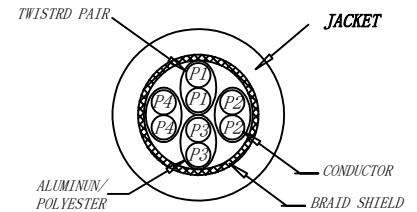

3P Certified CAT.6A S/FTP 26AWG LSZH 500MHz ISO/IEC 11801 Class Ea Channel Link 100% tested &EN 50173-1 & ANSI/TIA-568-C.2 www.Synergy21.de **CE**

WIRING DIAGRAM

MATERIAL LIST:

③	OVER MOLD	PVC 75A	8PCS	
②	PLUG	POLYCARBONATE RJ45 8P8C PIN GOLD PLATED 3U", LONG BODY, TRANSPARENT BLUE	2PCS	
①	CABLE	S/FTP CAT.6A 26AWG (BC+AL-FOIL)*4PAIR+Braid(AL-MG ) LSZH OD:6.2±0.2MM	1PCS	
NO.	PARTS NAME	SPECIFICATION STANDARD	QT' Y	REMARK

NOTE:

- ELECTRICAL TEST:
  - 100% OPEN SHORT, MISS WIRE TEST
  - INSULATION RESISTANCE:DC 300V 10M Ohm;
  - CONTACTOR RESISTANCE:1 OHM per meter
- FLUKE TEST LIMIT:ISO11801 Channel Class EA
- Operating temperature:-20°C ~ + 75°C
- ROHS 3.0 AND REACH COMPLIANT
- Support PoE/PoE+/PoE++
- Packing:Synergy21 PE Bag+Label
- Minimum of the bending radius is 60mm
- Flame retardant (IEC60332-1-2)
  - Low smoke(IEC 61034)
  - Halogen free(IEC 60754-2)

SYNERGY 21

Hasia		change "ROSH 2.0" to "ROSH 3.0"	2022-02-25	A9						
		Add IEC60332-1-2	2021-01-23	A8						
		Change the spray word	2021-01-08	A7						
		Change the spray word	2019-11-14	A6						
		Increase the minimum bend radius	2018-09-05	A5						
		CHANGE PACKING AND BOX MARK	2018-03-09	A4						
		CHANGE SPRAY WORD	2017-07-07	A3	CUSTOMER		ITEM NO.	See The Chart		
		ADD POE Information	2017-02-06	A2	PRODUCT NAME	CAT.6A S/FTP 26AWG LSZH PATCH CORD	manufacture country:	CHINA	UNIT	MM
		ADD "CE" AMRK IN THE PRINT,CHANGE OD 6.5MM TO 6.2MM	2016-01-11	A1	DRAWNBY	CHECKBY	APPROVE	DATE		
BY	CHK	REVISION RECORD MODIFICATIONS	DATE	REV.	SYNERGY 21	SYNERGY 21	SYNERGY 21	2016-01-08		

# SYNERGY 21

		CUSTOMER		ITEM NO.		See The Chart	
		PRODUCT NAME		CAT. 6A S/FTP PATCH CORD		manufacture country:	
		NEW		2015-01-20		CHINA	
		A		DRAWNBY		CHECKBY	
		DATE		REV.		APPROVE	
BY		CHK		SYNERGY 21		DATE	
		REVISION RECORD MODIFICATIONS		SYNERGY 21		2016-01-08	
				SYNERGY 21		SYNERGY 21	