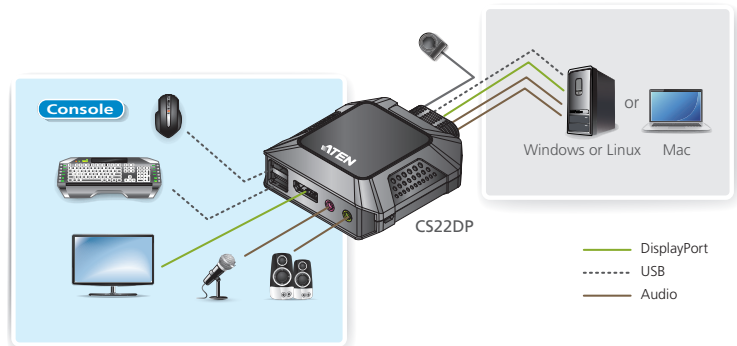

2-Port USB DisplayPort Cable KVM Switch with Remote Port Selector

CS22DP

- The CS22DP 2-Port USB DisplayPort Cable KVM Switch is a control unit that allows access to two computers from a single USB and DisplayPort console (keyboard, video and mouse) with audio. With the CS22DP, you can quickly and effortlessly switch between two DisplayPort computers using a convenient remote port selector pushbutton.

The CS22DP supports multiplatform operations allowing you to switch between two PC's running different operating systems. Moreover, the compact design allows for an efficient and tidy installation, providing an ideal space-saving solution to keep your desk well-organized.

It's fast and easy to set up the CS22DP. Simply plug the KVM cables into their respective ports on the CS22DP and on the computers. There is no need to install software or configure devices – just plug and play.

Features

- One KVM console controls two USB DisplayPort computers
 - Superior video quality – up to 2560 x 1600 @ 60Hz
 - Computer selection via Remote Port Selector
 - OS Support: Windows, Mac and Linux
 - Supports DisplayPort Dual-Mode (DP++)* for directly outputting single-link HDMI and/or DVI signals via an externally powered DisplayPort-to-HDMI/DVI DP++ adapter
 - Supports microphone and speakers
 - The USB ports can be used for USB peripheral sharing**
 - Supports USB hot-plugging
 - HDCP Compatible
 - Bus-powered
- * DisplayPort Dual-Mode (DP++) requires the use of a powered DP++ adapter. The graphics source must be DP++ compliant.
- ** The CS22DP may require an external power supply via a micro USB port