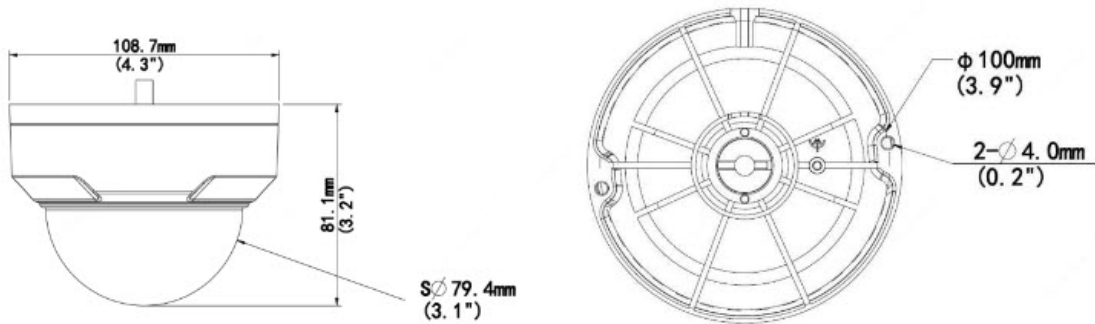

Highlights:

- High quality image with 5MP, 1/2.7"CMOS sensor
- 5MP (2880*1620)@ 30/25fps; 4MP (2560*1440)@ 30/25fps; 3MP (2304*1296) @30/25fps; 2MP (1920*1080) @30/25fps
- Ultra 265, H.265, H.264, MJPEG
- LightHunter technology ensures ultra-high image quality in low illumination environment
- 120dB true WDR technology enables clear image in strong light scene
- Support 9:16 Corridor Mode
- Alarm:1 in/1 out, Audio: 1 in/1 out
- Smart IR, up to 30m (98ft) IR distance
- Supports 256 G Micro SD card
- IK10 vandal resistant
- IP67 protection
- Support PoE power supply

Key Features

Dimensions

Technical Details:

| ALL-CAM2488v3-LVEN | | | | | |
|----------------------|-------------------------------------------------|------------|----------------|---------------|-------------------|
| Camera | | | | | |
| Sensor | 1/2.7", 5.0 megapixel, progressive scan, CMOS | | | | |
| Lens | 4.0mm@F1.6 | | | | |
| DORI Distance | Lens (mm) | Detect (m) | Observe (m) | Recognize (m) | Identify (m) |
| | 4.0 | 90.0 | 36.0 | 18.0 | 9.0 |
| Angle of View (H) | 78.7° | | | | |
| Angle of View (V) | 44.9° | | | | |
| Angle of View (O) | 89.2° | | | | |
| Adjustment angle | Pan: 3° ~ 360° | | Tilt: 0° ~ 68° | | Rotate: 3° ~ 360° |
| Shutter | Auto/Manual, 1 ~ 1/100000s | | | | |
| Minimum Illumination | Colour:0.003 Lux (F1.6, AGC ON) 0Lux with IR | | | | |
| Day/Night | IR-cut filter with auto switch (ICR) | | | | |