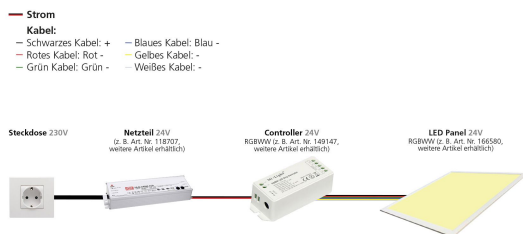

Attributes

Attribute	Value
Abstrahlwinkel:	120
Ampere:	1,125
Betriebstemperatur:	-10° BIS +45°
CC oder CV:	CV
CRI:	>80
Dimmbar:	Nein
Grösse:	300*300
LED - Gehäusefarbe:	weiß
LED - Gehäusematerial:	Alu
Lichtfarbe:	RGB-CCT
Lichtfarbe in Kelvin:	2700-6500
Lumen:	1550
Schutzklasse:	IP40
Volt:	24
Weight:	1.9 Kg
Warranty:	60.00 Months

Additional Images