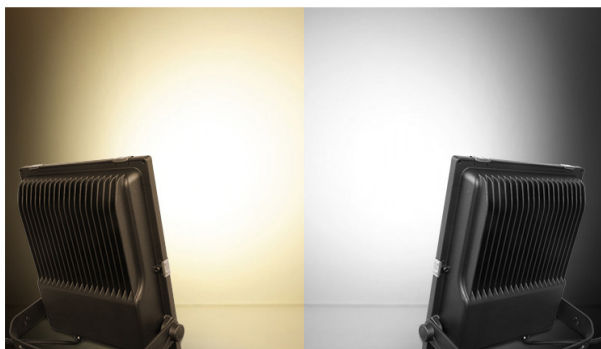

Brightness adjustable & Color temperature adjustable

Brightness adjustable, Adjust the color temperature from 2700-6500K,
make the light you want