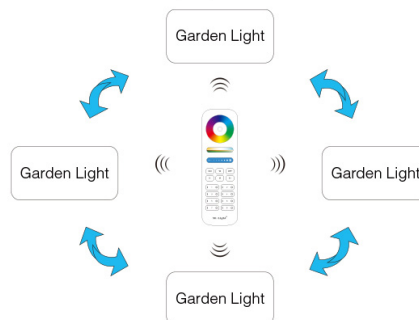

## Support Smart phone APP control and third party voice control

 Smart phone APP control  
 WiFi Box or WiFi Remote is needed

 Support third party voice control  
 WiFi Remote is needed

16 Million colors / Saturation control

## IP65 Waterproof

Professional waterproof technology,  
 high performance waterproof

## Auto-transmitting function

One garden light can transmit the signals from the remote control to another garden light within 30m, as long as there is a garden light within 30m, the remote control distance can be limitless.

## Auto-synchronization function

Different garden light can work synchronously when they are started at different times, controlled by the same remote, under same dynamic mode and with same speed, and within 30m distance.