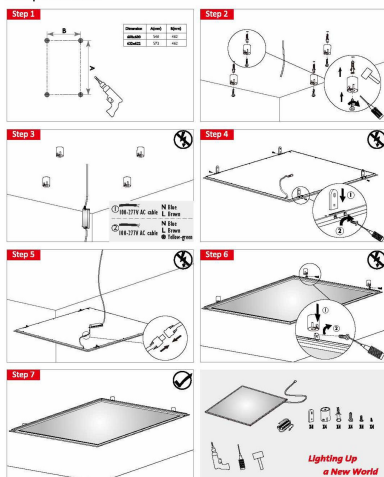

## Synergy 21 LED light panel add mounting kit cylinder for V3 PRO panel

Ceiling mounting set for Synergy21 LED panels  
Suitable for ceiling or wall mounting or similar.  
consisting of:  
4x ceiling mounting bracket 30\*39mm  
4x mounting bolts  
Screws and wall plugs  
Colour silver

## Additional Images

### LED Panel Light - Column Surface Mounted