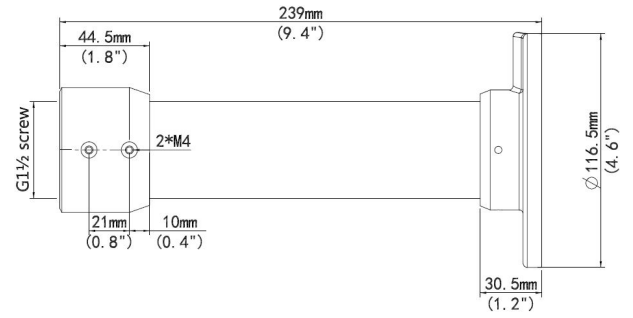

Accessories

Part No.	Name
159695	ALLNET IP Kamera PTZ / Outdoor / 2MP / IR / 22x opt. Zoom / 54° / "ALL-CAM2498-LEP"