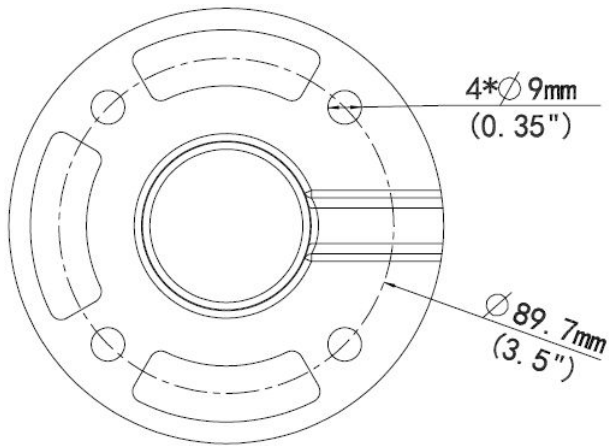

Accessories

Part No.	Name
159695	ALLNET IP Kamera PTZ / Outdoor / 2MP / IR / 22x opt. Zoom / 54° / "ALL-CAM2498-LEP"