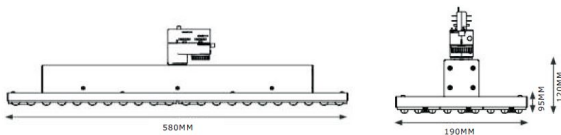

Attribute	Value
Grösse:	580*190*120
LED - Gehäusefarbe:	schwarz
LED - Gehäusematerial:	Aluminium
Lichtfarbe:	warmweiss
Lichtfarbe in Kelvin:	3000
Lumen:	9300
Schutzklasse:	IP20
Sockel:	3Phasen
Volt:	230
Weight:	2 Kg
Warranty:	60.00 Months

Additional Images

PI	Po	Irated	1	2	3
72W	60W	1800mA	—	—	—
66W	56W	1700mA	ON	—	—
62W	53W	1600mA	—	ON	—
58W	50W	1500mA	ON	ON	—
54W	46W	1400mA	—	—	ON
50W	43W	1300mA	ON	—	ON
46W	40W	1200mA	—	ON	ON
42W	36W	1100mA	ON	ON	ON