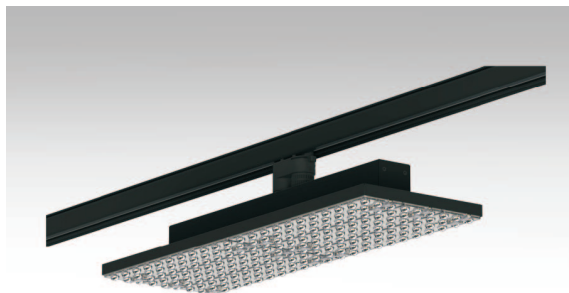

Synergy 21 LED track series for track-plate standard WB ww2

kwh/1000h:	79,20
Lumens:	8900
Watt:	72,0
Nominal Service Life:	40000 Std.
Switching Cycles:	50000
Opt. Ambient Temperature.:	25 °C

LED module for Synergy21 LED RailLine LED track system Powergear
Size: 580x190x120mm (LxWxH)
Colour: black RAL9006
Lumen: 9300lm @72W
Light colour: 3000K ±250, RA>83
Beam angle: 90°
Watt: 72W can adjust to 66W/62W/58W/54W/50W/46W/42W
Cabling: Track adapter, ERCO compatible
Protection class: IP20 / IK06

5-year guarantee, ENEC and IK06 certified

Energy efficiency class: A++
kWh/1000h: 79.2

Attributes

Attribute	Value
Abstrahlwinkel:	90
CRI:	>83
Dimmbar:	nein

Attribute	Value
Grösse:	580*190*120
LED - Gehäusefarbe:	schwarz
LED - Gehäusematerial:	Aluminium
Lichtfarbe:	warmweiss
Lichtfarbe in Kelvin:	3000
Lumen:	9300
Schutzklasse:	IP20
Sockel:	3Phasen
Volt:	230
Weight:	2 Kg
Warranty:	60.00 Months

6x90°(WB)

Accessories

Part No.	Name
143499	Synergy 21 von EUTRAC 3-AUFBAUSCHIENEN-Set, Weiss, 6 Meter
233432	Powergear 3PH AUFBAUSCHIENE, Weiss, 1 meter
233434	Powergear 3PH AUFBAUSCHIENE, Schwarz, 1 meter
233435	Powergear 3PH AUFBAUSCHIENE, Weiss, 2 meter
233436	Powergear 3PH AUFBAUSCHIENE, Schwarz, 2 meter
233437	Powergear 3PH AUFBAUSCHIENE, weiß, 3 meter