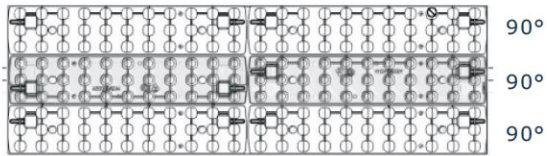

Synergy 21 LED track series for track-plate standard WB ww2

kwh/1000h:	79,20
Lumens:	8900
Watt:	72,0
Nominal Service Life:	40000 Std.
Switching Cycles:	50000
Opt. Ambient Temperature.:	25 °C

LED module for Synergy21 LED RailLine LED track system Powergear
Size: 580x190x120mm (LxWxH)
Colour: black RAL9006
Lumen: 9300lm @72W
Light colour: 3000K ±250, RA>83
Beam angle: 90°
Watt: 72W can adjust to 66W/62W/58W/54W/50W/46W/42W
Cabling: Track adapter, ERCO compatible
Protection class: IP20 / IK06

5-year guarantee, ENEC and IK06 certified

Energy efficiency class: A++
kWh/1000h: 79.2

Attributes

Attribute	Value
Abstrahlwinkel:	90
CRI:	>83
Dimmbar:	nein

Attribute	Value
Grösse:	580*190*120
LED - Gehäusefarbe:	schwarz
LED - Gehäusematerial:	Aluminium
Lichtfarbe:	warmweiss
Lichtfarbe in Kelvin:	3000
Lumen:	9300
Schutzklasse:	IP20
Sockel:	3Phasen
Volt:	230
Weight:	2 Kg
Warranty:	60.00 Months

Additional Images

PI	Po	Irated	1	2	3
72W	60W	1800mA	—	—	—
66W	56W	1700mA	ON	—	—
62W	53W	1600mA	—	ON	—
58W	50W	1500mA	ON	ON	—
54W	46W	1400mA	—	—	ON
50W	43W	1300mA	ON	—	ON
46W	40W	1200mA	—	ON	ON
42W	36W	1100mA	ON	ON	ON

6x90°(WB)

Accessories

Part No.	Name
143499	Synergy 21 von EUTRAC 3-AUFBAUSCHIENEN-Set, Weiss, 6 Meter
233432	Powergear 3PH AUFBAUSCHIENE, Weiss, 1 meter
233434	Powergear 3PH AUFBAUSCHIENE, Schwarz, 1 meter
233435	Powergear 3PH AUFBAUSCHIENE, Weiss, 2 meter
233436	Powergear 3PH AUFBAUSCHIENE, Schwarz, 2 meter
233437	Powergear 3PH AUFBAUSCHIENE, weiß, 3 meter