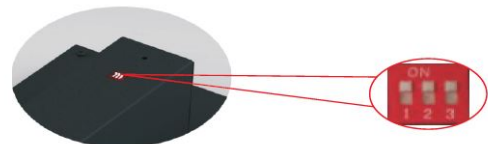

Attribute	Value
Grösse:	580*190*120
LED - Gehäusefarbe:	schwarz
LED - Gehäusematerial:	Aluminium
Lichtfarbe:	warmweiss
Lichtfarbe in Kelvin:	3000
Lumen:	9300
Schutzklasse:	IP20
Sockel:	3Phasen
Volt:	230
Weight:	2 Kg
Warranty:	60.00 Months

Additional Images

PI	Po	Irated	1	2	3
72W	60W	1800mA	—	—	—
66W	56W	1700mA	ON	—	—
62W	53W	1600mA	—	ON	—
58W	50W	1500mA	ON	ON	—
54W	46W	1400mA	—	—	ON
50W	43W	1300mA	ON	—	ON
46W	40W	1200mA	—	ON	ON
42W	36W	1100mA	ON	ON	ON