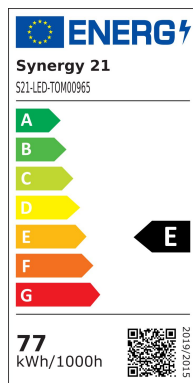

Synergy 21 LED SMD Power LED Chip 70W cool white

kwh/1000h:	77,00
Lumens:	7100
Watt:	70,0
Nominal Service Life:	35000 Std.
Switching Cycles:	50000
Opt. Ambient Temperature.:	25 °C

Power LED
70 watt cool white 6000-6500K
26-30V, 2450mA (7*10)
7100-7200LM

Energy efficiency class: A+
kWh/1000h: 77

Attributes

Attribute	Value
Ampere:	2.45
Lichtfarbe:	kaltweiß
Lichtfarbe in Kelvin:	6000-6500
Lumen:	7100-7200
Weight:	0.1 Kg
Warranty:	60.00 Months

Accessories

Part No.	Name
99806	Synergy 21 Power supply - CC Driver ALL1087 70-100W