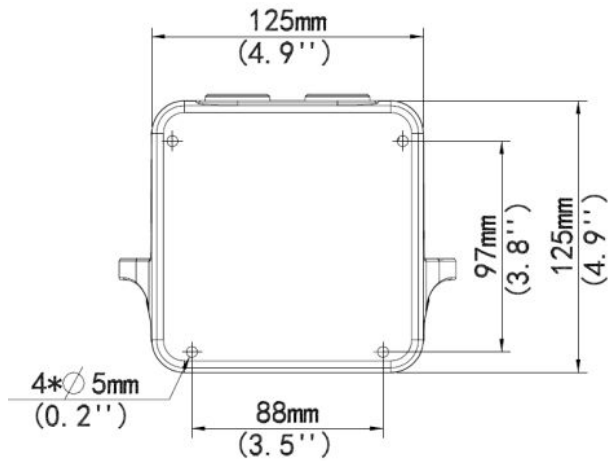

Accessoires

No. d'article	Désignation
146999	ALLNET PoE USV Backup - USV für Kameras, Accesspoints ALL90011PoE