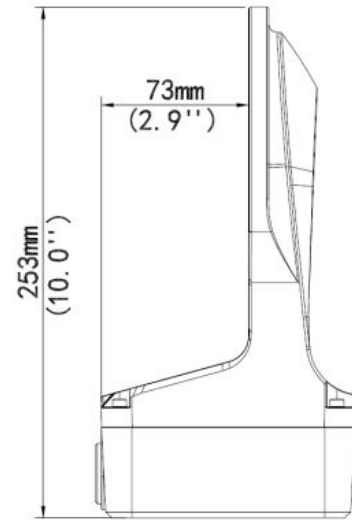

Accessoires

No. d'article	Désignation
146999	ALLNET PoE USV Backup - USV für Kameras, Accesspoints ALL90011PoE