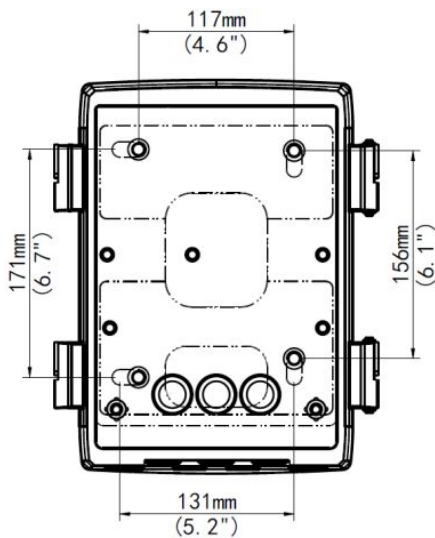

Part No.: 159716
Vendor Part No.: ALL-CAM2498-LEP_Junction_Box

ALLNET ALL-CAM2498-LEP zbh. Junction Box

EAN CODE

Outdoor or indoor cable junction box for PTZ Dome series ALL-CAM2498-LEP
Dimensions: 296mmx244mmx127mm (11.7" x9.6" x5")
Material: Aluminum alloy

Please note: the wall bracket/Wallmount short is still absolutely necessary

Model	ALL-CAM2498-LEP_Junction_Box
Application	Outdoor or indoor cable junction box for PTZ Dome series
Dimensions	296mmx244mmx127mm (11.7" x9.6" x5")
Weight	2.5kg(5.5lb)
Material	Aluminium alloy

Additional Images

Accessories

Part No.	Name
159695	ALLNET IP Kamera PTZ / Outdoor / 2MP / IR / 22x opt. Zoom / 54° / "ALL-CAM2498-LEP"
159715	ALLNET IP Kamera zbh. Wallmount/Wandhalter for ALL-CAM2498-LEP
146999	ALLNET PoE USV Backup - USV für Kameras, Accesspoints ALL90011PoE