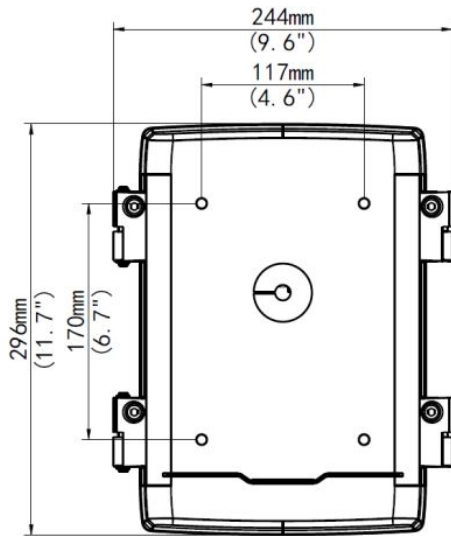

Part No.: 159716
Vendor Part No.: ALL-CAM2498-LEP_Junction_Box

ALLNET ALL-CAM2498-LEP zbh. Junction Box

EAN CODE

Outdoor or indoor cable junction box for PTZ Dome series ALL-CAM2498-LEP
Dimensions: 296mmx244mmx127mm (11.7" x9.6" x5")
Material: Aluminum alloy

Please note: the wall bracket/Wallmount short is still absolutely necessary

Model	ALL-CAM2498-LEP_Junction_Box
Application	Outdoor or indoor cable junction box for PTZ Dome series
Dimensions	296mmx244mmx127mm (11.7" x9.6" x5")
Weight	2.5kg(5.5lb)
Material	Aluminium alloy

Additional Images

Accessories

Part No.	Name
159695	ALLNET IP Kamera PTZ / Outdoor / 2MP / IR / 22x opt. Zoom / 54° / "ALL-CAM2498-LEP"
159715	ALLNET IP Kamera zbh. Wallmount/Wandhalter for ALL-CAM2498-LEP
146999	ALLNET PoE USV Backup - USV für Kameras, Accesspoints ALL90011PoE