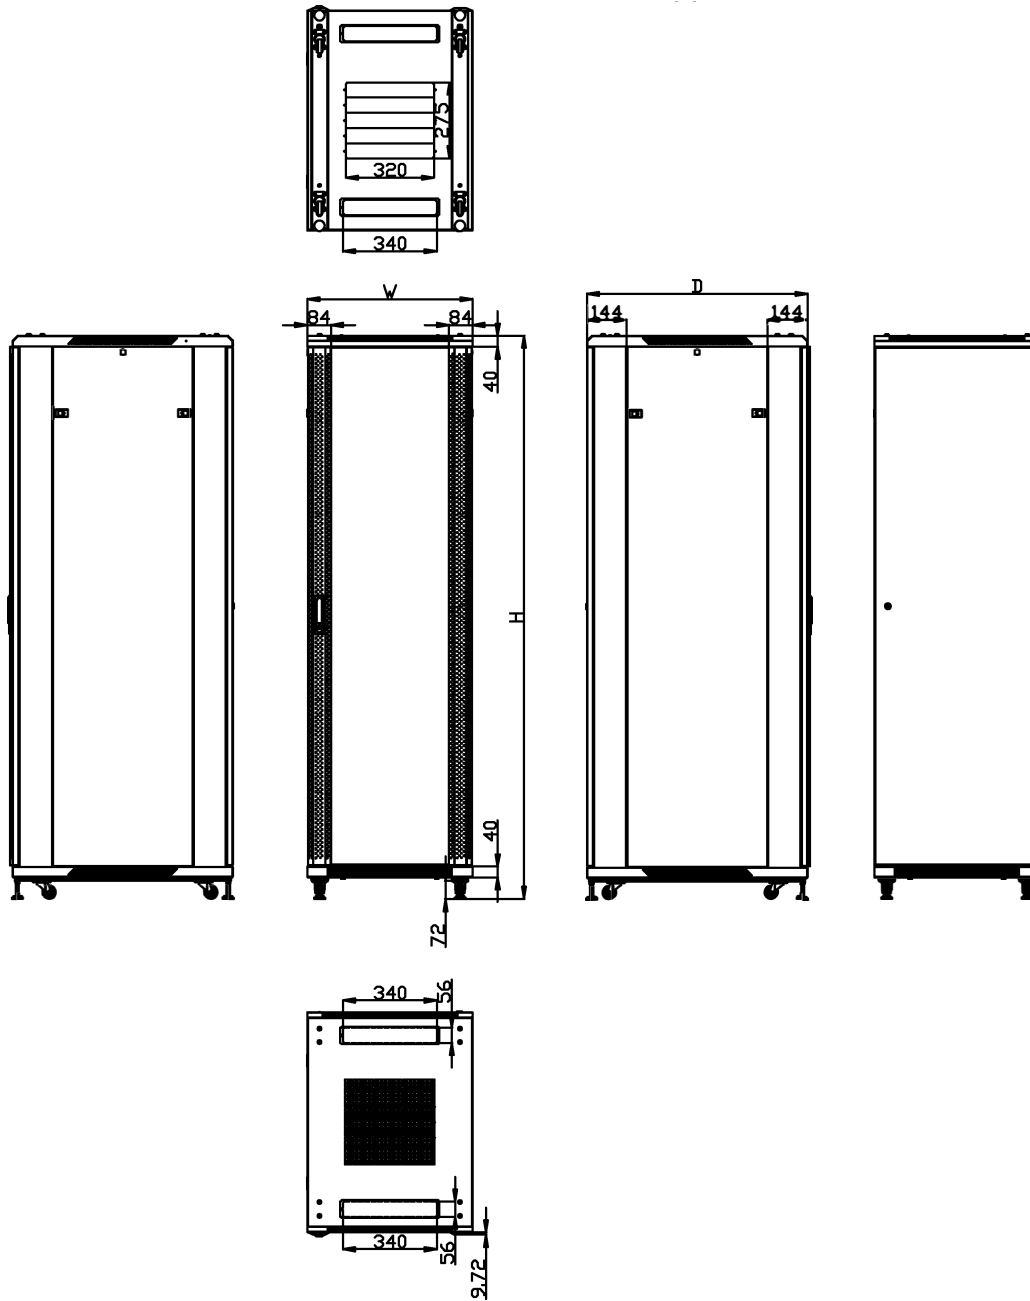

Ground connection door

Side part removable

Back door solid metal

Cable entry top

Fan unit

| Model number       | Dimensions |           |            |
|--------------------|------------|-----------|------------|
|                    | Width (D)  | Depth (D) | Height (D) |
| ALL-SNB6612BDGrau  | 600        | 600       | 721.5      |
| ALL-SNB6812BDGrau  | 600        | 800       | 721.5      |
| ALL-SNB6112BDGrau  | 600        | 1000      | 721.5      |
| ALL-SNB6622BDGrau  | 600        | 600       | 1166       |
| ALL-SNB6822BDGrau  | 600        | 800       | 1166       |
| ALL-SNB6922BDGrau  | 600        | 900       | 1166       |
| ALL-SNB6122BDGrau  | 600        | 1000      | 1166       |
| ALL-SNB61222BDGrau | 600        | 1200      | 1166       |
| ALL-SNB8822BDGrau  | 800        | 800       | 1166       |
| ALL-SNB8922BDGrau  | 800        | 900       | 1166       |
| ALL-SNB8122BDGrau  | 800        | 1000      | 1166       |
| ALL-SNB81222BDGrau | 800        | 1200      | 1166       |
| ALL-SNB6632BDGrau  | 600        | 600       | 1610.5     |
| ALL-SNB6832BDGrau  | 600        | 800       | 1610.5     |
| ALL-SNB6932BDGrau  | 600        | 900       | 1610.5     |
| ALL-SNB6132BDGrau  | 600        | 1000      | 1610.5     |
| ALL-SNB8832BDGrau  | 800        | 800       | 1610.5     |
| ALL-SNB8932BDGrau  | 800        | 900       | 1610.5     |
| ALL-SNB8132BDGrau  | 800        | 1000      | 1610.5     |
| ALL-SNB6642BDGrau  | 600        | 600       | 2055       |
| ALL-SNB6842BDGrau  | 600        | 800       | 2055       |
| ALL-SNB6942BDGrau  | 600        | 900       | 2055       |
| ALL-SNB6142BDGrau  | 600        | 1000      | 2055       |
| ALL-SNB61242BDGrau | 600        | 1200      | 2055       |
| ALL-SNB8842BDGrau  | 800        | 800       | 2055       |
| ALL-SNB8942BDGrau  | 800        | 900       | 2055       |
| ALL-SNB8142BDGrau  | 800        | 1000      | 2055       |
| ALL-SNB81242BDGrau | 800        | 1200      | 2055       |