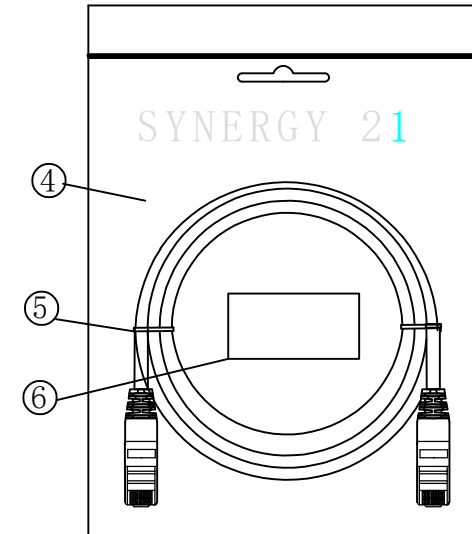

COLOR:BLUE PANTONE 647C		
ITEM	LENGTH/mm	PACKING
S215900	150±10	SYNERGY 21 A Bag
S216002	250±10	SYNERGY 21 A Bag
S216009	500±15	SYNERGY 21 A Bag
S216019	1000±30	SYNERGY 21 A Bag
S216029	1500±30	SYNERGY 21 A Bag
S216038	2000±30	SYNERGY 21 A Bag
S216048	3000±50	SYNERGY 21 A Bag
S216058	5000±200	SYNERGY 21 B Bag
S216068	7500±200	SYNERGY 21 B Bag
S216077	10000±200	SYNERGY 21 B Bag
S216086	15000±300	SYNERGY 21 C Bag
S216095	20000±300	SYNERGY 21 C Bag
S216104	25000±300	SYNERGY 21 C Bag
S216113	30000±300	SYNERGY 21 D Bag

COLOR:BLACK PANTONE BLACK 3C		
ITEM	LENGTH/mm	PACKING
S215907	150±10	SYNERGY 21 A Bag
S216001	250±10	SYNERGY 21 A Bag
S216008	500±15	SYNERGY 21 A Bag
S216018	1000±30	SYNERGY 21 A Bag
S216028	1500±30	SYNERGY 21 A Bag
S216037	2000±30	SYNERGY 21 A Bag
S216047	3000±50	SYNERGY 21 A Bag
S216057	5000±200	SYNERGY 21 B Bag
S216067	7500±200	SYNERGY 21 B Bag
S216076	10000±200	SYNERGY 21 B Bag
S216085	15000±300	SYNERGY 21 C Bag
S216094	20000±300	SYNERGY 21 C Bag
S216103	25000±300	SYNERGY 21 C Bag
S216112	30000±300	SYNERGY 21 D Bag

			SYNERGY 21									
						CUSTOMER NO.			ITEM NO.	SEE THE CHART		
						PRODUCT NAME	CAT. 6 S/FTP PATCH CORD		manufacture country:	CHINA	UNIT	MM
NEW						2015-01-20	A	DRAWNBY	CHECKBY	APPOBY	DATE	
BY	CHK	REVISION RECORD MODIFICATIONS				DATE	REV.	SYNERGY 21	SYNERGY 21	SYNERGY 21	2015-01-20