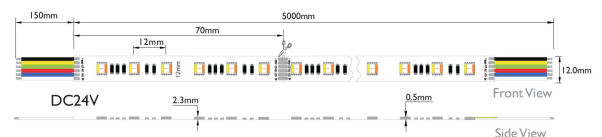

RGB-WW Flex-Stripe, 5 metres, RGB and warm white on one chip
 RGB and dual white 2700-6500K
 DC 24V, 165W, 33W/m, 13.2W/m for white and 19.8W/m for RGB
 Brightness: 2100lm per metre
 420 PCS 5050 SMD LED
 Beam angle: 120°
 Common positive pole
 Protection class: IP20
 L*W*H: 5000*12*2.5
 Shortenable: all 6 LEDs can be shortened (70mm)
 3M adhesive tape for mounting aid on the back

Attributes

Attribute	Value
Abstrahlwinkel:	120

Attribute	Value
Ampere:	6.90
CC oder CV:	CV
Dimmbar:	abhängig vom Netzteil
LED Strip Klebeband:	ja
LED Strip Breite:	12
LED Strip Höhe:	2.50
LED Strip kürzbar:	70
LED Strip Länge:	5000
Lichtfarbe:	RGB-WW
Lichtfarbe Name:	RGB-WW
Schutzklasse:	IP20
Volt:	24
Weight:	0.36 Kg
Warranty:	24.00 Months

Additional Images

Dimensions(Unit: mm)

Accessories

Part No.	Name
135731	Synergy 21 LED Controller 3653 LED RGB-WW (RGB-CCT) Master Set
122587	Synergy 21 Netzteil - 24V 120W Osram IP64
125198	Mean Well Power Supply - 24V 150W IP67
135783	Synergy 21 LED Flex Strip add. Ribbon cable RGB-WW 25m (RGB-CCT)
135784	Synergy 21 LED Flex Strip add. Ribbon cable RGB-WW 50m
135785	Synergy 21 LED Flex Strip add. Ribbon cable RGB-WW 5m (RGB-CCT)
181496	Synergy 21 LED Controller RGB-WW (RGB-CCT) DC12/24V *Milight/Miboxer*
149147	Synergy 21 LED Controller RGB-WW (RGB-CCT) DC12/24V *Milight/Miboxer*
180638	Synergy 21 LED Controller RGB-WW (RGB-CCT) DC12/24V WiFi 5in1*Milight/Miboxer* Alexa serieAs
178064	Synergy 21 LED controller RGB-WW (RGB-CCT) DC12/24V strip/panel 5in1*Milight/Miboxer*
148143	ynergy 21 LED Controller RGB-WW (RGB-CCT) DC12/24V Strip/Panel 5in1*Milight/Miboxer*
183258	