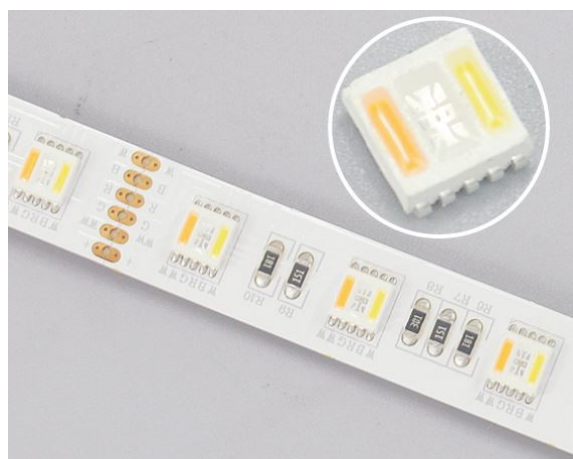

Synergy 21 LED Flex Strip 84 RGB DC24V + RGB-WW (RGB-CCT) ein Chip HD

kwh/1000h:	165,00
Lumens:	10500
Watt:	165,0
Nominal Service Life:	35000 Std.
Switching Cycles:	50000
Opt. Ambient Temperature.:	25 °C

RGB-WW Flex-Stripe, 5 metres, RGB and warm white on one chip
 RGB and dual white 2700-6500K
 DC 24V, 165W, 33W/m, 13.2W/m for white and 19.8W/m for RGB
 Brightness: 2100lm per metre
 420 PCS 5050 SMD LED
 Beam angle: 120°
 Common positive pole
 Protection class: IP20
 L*W*H: 5000*12*2.5
 Shortenable: all 6 LEDs can be shortened (70mm)
 3M adhesive tape for mounting aid on the back

Control e.g. via Synergy 21 Controller S21-3653 (135731)

Please note that LED strips must also be cooled.
 Ensure that the LED strip does not exceed an operating temperature of 40°C, otherwise the service life cannot be guaranteed.

Attributes

Attribute	Value
Abstrahlwinkel:	120

Attribute	Value
Ampere:	6.90
CC oder CV:	CV
Dimmbar:	abhängig vom Netzteil
LED Strip Klebeband:	ja
LED Strip Breite:	12
LED Strip Höhe:	2.50
LED Strip kürzbar:	70
LED Strip Länge:	5000
Lichtfarbe:	RGB-WW
Lichtfarbe Name:	RGB-WW
Schutzklasse:	IP20
Volt:	24
Weight:	0.36 Kg
Warranty:	24.00 Months