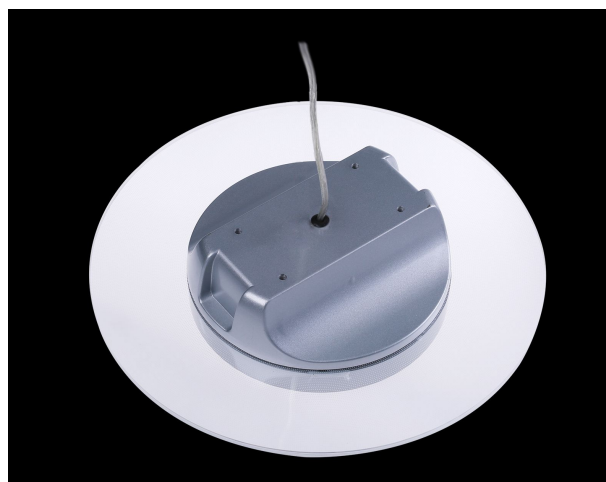

## Synergy 21 LED round light transparent 36W HL ww

kwh/1000h:	36,00
Lumens:	3250
Watt:	36,0
Nominal Service Life:	35000 Std.
Switching Cycles:	50000
Opt. Ambient Temperature.:	25 °C

Synergy 21 LED round luminaire transparent  
Light-conducting lampshade: round and suspended (HL)  
Connection: 200-240 V/AC  
Wattage: 36 watts  
Lumen: 3250lm  
CRI: >80  
Light colour: warm white  
Kelvin: 3000 ±200K  
Operating temperature: -20° +45° C  
Beam angle: 360°  
Size: Ø380mm  
Height: 88mm  
Weight: 2500 g  
Protection class: IP20 / IK05

Mounting:  
Ceiling box with ceiling bracket, steel cable  
2 screws and dowels included.  
Please check whether the wall plugs are the right ones for your ceiling!

Energy efficiency class: A+  
kWh/1000h: 36

## Attributes

Attribute	Value
Abstrahlwinkel:	360
Betriebstemperatur:	-20 bis +45
CRI:	>80
Dimmbar:	nein
Grösse:	Ø380*88
LED - Gehäusefarbe:	transparent
LED - Gehäusematerial:	Kunststoff
Lichtfarbe:	warmweiß
Lichtfarbe in Kelvin:	3000
Lumen:	3250
Schutzklasse:	IP20
Volt:	230
Weight:	2.5 Kg
Warranty:	60.00 Months

## Additional Images

Dimension and Illumination Diagram

Height	Beam/Diameter	Angle: 158.05deg	Diameter
1.0m	75.22/1222lx		764.43mm
2.0m	18.76/309.7lx		1493.16mm
3.0m	8.346/134.8lx		2219.25mm
4.0m	4.696/77.13lx		2885.44mm
5.0m	2.705/44.82lx		3732.05mm