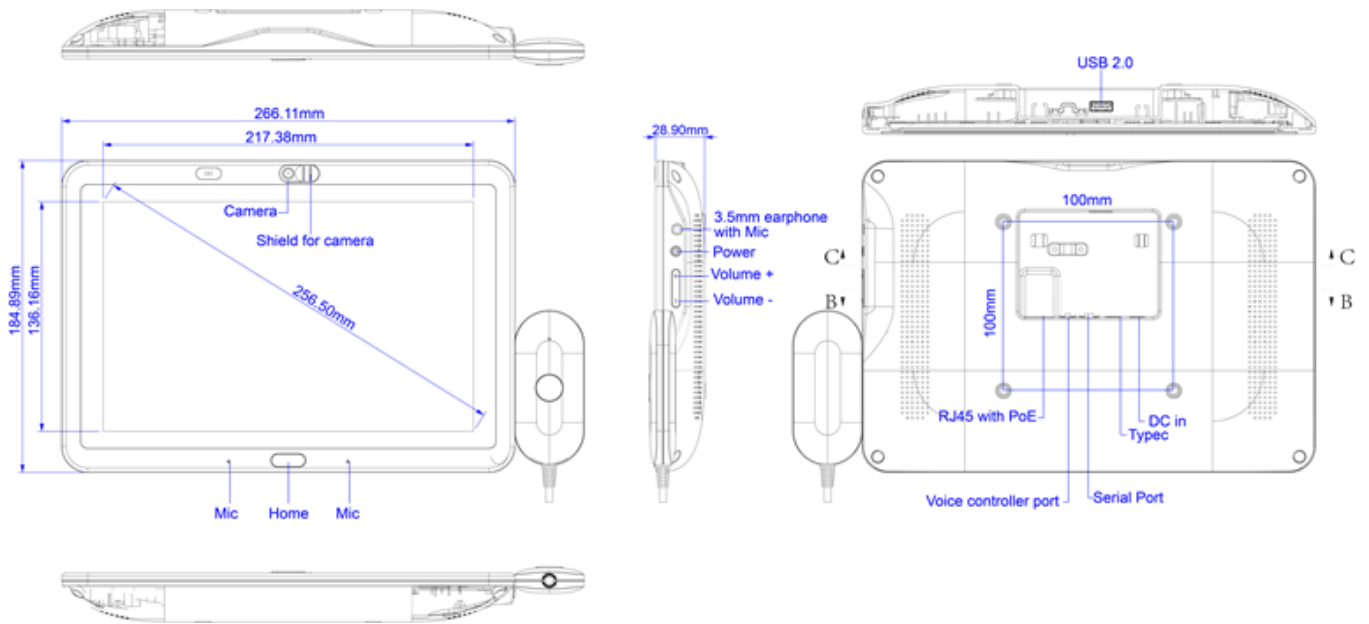

ALLNET Medical PoE Tablet 10 Zoll mit RK3288 Android 8/10 2G

>>> [Go to the shop article](#)

EAN CODE

ALLNET Medical PoE Tablet 8 inch with RK3288 Android 8/10, 2GB/32GB optional one-touch button with microphone for e.g. emergency call function (API) for integration into your own software

System		RAM	2GB
		Internal memory	32GB
		Operation system	Android 8.1/10
		Touch screen	10-Point capacitive touch
Display		Panel	10.1"LCD panel
		Resolution	1280*800
		Display mode	Normally black
		viewing angle	85/85/85/85/85(L/R/U/D)
		Contrast ratio	800
		Luminance	250cdm2
		Aspect Ratio	16:9
Network		WiFi	802.11b/g/n/ac,2.4G/5G
		Ethernet	100M/1000M

	Bluetooth	Bluetooth 4.0
Interface	Type-c	Support
	Power Jack	DC power input
	RJ45	POE, IEEE802.3af, 15.4 Watt,
	USB	USB Host 2.0
	Serial	8P- 2.0MM (RS232 format)
	Earphone	3.5mm earphone +microphone
	Media plays	Video format
Audio format		MP3/WMA/AAC etc.
Photo		jpeg
Other	Vesa	100mm*100mm
	NFC	NXP NFC
	Speaker	2*2W
	Camera	5.0M/P,front camera
	Internal Microphone	Dual microphone (default)
	Language	Multi-language
	Working temp	0--40degree
	Certificates	
	Adapter	Adapter, 12V/1.5A
	Measurement	266.1 x 184.9 x 28.9mm

Attributes

Attribute	Value
Arbeitsspeicher (RAM):	2
Auflösung Panel:	1280x800
Betriebssystem:	Android 10
Bluetooth:	ja
Chipset:	RK3288
Diagonale:	13,3
Einsatzbereiche:	Medical
Farbe Displayrand:	weiß
Farbe Gehäuse:	weiß
Hauptspeicher:	32
NFC&RFID:	13,56MHz
Produktart:	Tablet
Stromversorgung:	PoE&Netzteil
WLAN:	2,4&5
Weight:	1,4 Kg