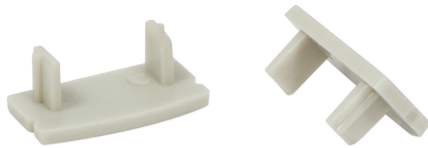

Synergy 21 LED U-Profile zub ALU002-R End Cap2

End caps, 1 pair

Attributes

Attribute	Value
Weight:	0.01 Kg
Warranty:	24.00 Months