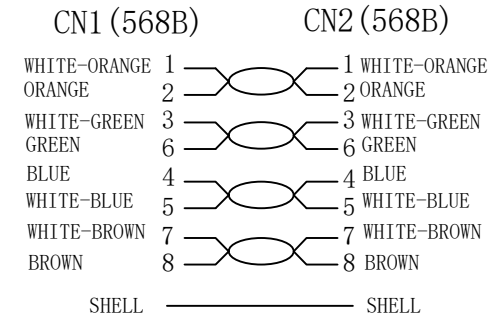

PIN OUT

NOTE:

1. Fluke Channel Test ISO 11801 channel Class Ea
2. RoHS 3.0 AND REACH compliant
3. Electrical test: 100% open short & miss wire test;
4. OPERATING TEMPERATURE: -20°C ~ 75°C
STORAGE TEMPERATURE: -10°C ~ 60°C
5. Print word: CAT6A U/FTP Patch cord with CAT7 RAW Cable 4x2x32AWG/7
TPE-LSZH ISO11801 & EN50173 & ANSI/TIA568C.2 www.synergy21.de **CE**
6. Raw cable is Cat7 up to 600Mhz
7. Packing: 1pc/synergy 21 bag+label

Colour: RED (PANTONE 199C)	
Item No.	Length (mm)
S217340V3	150 ± 10
S217341V3	250 ± 10
S217342V3	500 ± 20
S217343V3	1000 ± 20
S217344V3	1500 ± 30
S217345V3	2000 ± 30
S217346V3	3000 ± 50
S217347V3	5000 ± 100
S217348V3	7500 ± 150
S217349V3	10000 ± 300

Colour: GREEN (PANTONE 3278C)	
Item No.	Length (mm)
S217350V3	150 ± 10
S217351V3	250 ± 10
S217352V3	500 ± 20
S217353V3	1000 ± 20
S217354V3	1500 ± 30
S217355V3	2000 ± 30
S217356V3	3000 ± 50
S217357V3	5000 ± 100
S217358V3	7500 ± 150
S217359V3	10000 ± 300

Colour: Magenta (Pantone 212C)	
Item No.	Length (mm)
S217380V3	150 ± 10
S217381V3	250 ± 10
S217382V3	500 ± 20
S217383V3	1000 ± 20
S217384V3	1500 ± 30
S217385V3	2000 ± 30
S217386V3	3000 ± 50
S217387V3	5000 ± 100
S217388V3	7500 ± 150
S217389V3	10000 ± 300