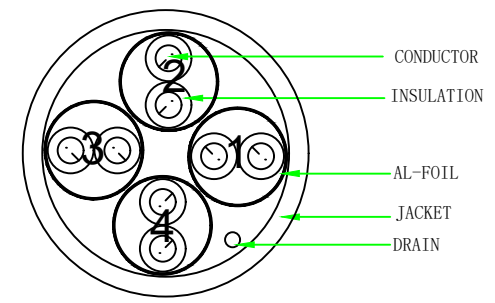

PIN OUT

NOTE:

1. Fluke Channel Test ISO 11801 channel Class Ea
2. RoHS 3.0 AND REACH compliant
3. Electrical test: 100% open short & miss wire test;
4. OPERATING TEMPERATURE: -20°C ~ 75°C
STORAGE TEMPERATURE: -10°C ~ 60°C
5. Print word: CAT6A U/FTP Patch cord with CAT7 RAW Cable 4x2x32AWG/7
TPE-LSZH ISO11801 & EN50173 & ANSI/TIA568C.2 www.synergy21.de **CE**
6. Raw cable is Cat7 up to 600Mhz
7. Packing: 1pc/synergy 21 bag+label

MATERIAL LIST

③	CABLE	CAT. 7 U/FTP (32AWG BC*1P+AL-FOIL)*4+DRAIN+ JACKET: TPE-LSZH, OD: 3.8 ± 0.2mm	1	
②	Over mold	48P PVC	2	
①	Plug	RJ45 8P8C Shielded Plug, PIN GOLD PLATED 3u", TRANSPARENT YELLOW	2	

NO.	PARTS NAME	SPECIFICATION STANDARD	QT' Y	REMARK
	Hasia	Add the meter scale	2022-12-26	A1
		NEW	2022-05-13	A0
BY	CHK	REVISION RECORD MODIFICATIONS	DATE	REV.

SYNERGY21

CUSTOMER		ITEM NO.	
PRODUCT NAME	Super slim CAT6A U/FTP Patch cord With CAT7 RAW Cable	manufacture country:	CHINA
DRAWNBY	CHECKBY	APPOBY	UNIT
SYNERGY21	SYNERGY21	SYNERGY21	MM
		DATE	2022-05-13