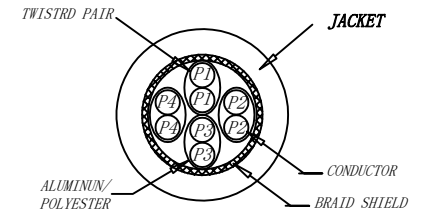

3P Certified CAT.6A S/FTP 26AWG LSZH 500MHz ISO/IEC 11801 Class Ea Channel Link 100% tested &EN 50173-1 & ANSI/TIA-568-C.2 www.Synergy21.de **CE**

WIRING DIAGRAM

MATERIAL LIST:

③	OVER MOLD	PVC 75A	8PCS	
②	PLUG	POLYCARBONATE RJ45 8P8C PIN GOLD PLATED 3U", LONG BODY, TRANSPARENT BLUE	2PCS	
①	CABLE	S/FTP CAT.6A 26AWG (BC+AL-FOIL)*4PAIR+Braid(AL-MG) LSZH OD:6.2±0.2MM	1PCS	
NO.	PARTS NAME	SPECIFICATION STANDARD	QT' Y	REMARK

NOTE:

- ELECTRICAL TEST:
 - 100% OPEN SHORT, MISS WIRE TEST
 - INSULATION RESISTANCE:DC 300V 10M Ohm;
 - CONTACTOR RESISTANCE:1 OHM per meter
- FLUKE TEST LIMIT:ISO11801 Channel Class EA
- Operating temperature:-20°C ~ + 75°C
- ROHS 3.0 AND REACH COMPLIANT
- Support PoE/PoE+/PoE++
- Packing:Synergy21 PE Bag+Label
- Minimum of the bending radius is 60mm
- Flame retardant (IEC60332-1-2)
 - Low smoke(IEC 61034)
 - Halogen free(IEC 60754-2)

SYNERGY 21

Hasia		change "ROSH 2.0" to "ROSH 3.0"	2022-02-25	A9						
		Add IEC60332-1-2	2021-01-23	A8						
		Change the spray word	2021-01-08	A7						
		Change the spray word	2019-11-14	A6						
		Increase the minimum bend radius	2018-09-05	A5						
		CHANGE PACKING AND BOX MARK	2018-03-09	A4						
		CHANGE SPRAY WORD	2017-07-07	A3	CUSTOMER		ITEM NO.	See The Chart		
		ADD POE Information	2017-02-06	A2	PRODUCT NAME	CAT.6A S/FTP 26AWG LSZH PATCH CORD	manufacture country:	CHINA	UNIT	MM
		ADD "CE" AMRK IN THE PRINT,CHANGE OD 6.5MM TO 6.2MM	2016-01-11	A1	DRAWNBY	CHECKBY	APPROVE	DATE		
BY	CHK	REVISION RECORD MODIFICATIONS	DATE	REV.	SYNERGY 21	SYNERGY 21	SYNERGY 21	2016-01-08		