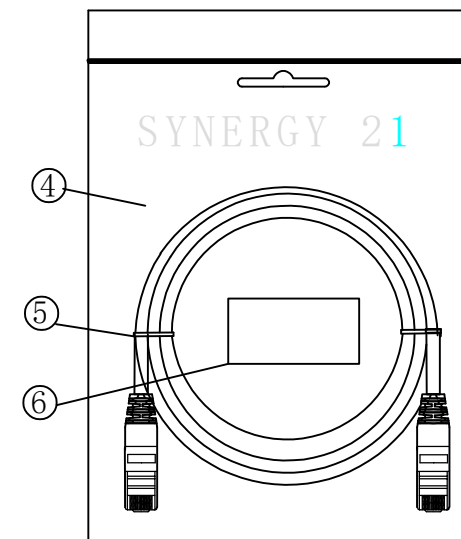

COLOR:BLUE PANTONE 647C		
ITEM	LENGTH/mm	PACKING
S215900	150±10	SYNERGY 21 A Bag
S216002	250±10	SYNERGY 21 A Bag
S216009	500±15	SYNERGY 21 A Bag
S216019	1000±30	SYNERGY 21 A Bag
S216029	1500±30	SYNERGY 21 A Bag
S216038	2000±30	SYNERGY 21 A Bag
S216048	3000±50	SYNERGY 21 A Bag
S216058	5000±200	SYNERGY 21 B Bag
S216068	7500±200	SYNERGY 21 B Bag
S216077	10000±200	SYNERGY 21 B Bag
S216086	15000±300	SYNERGY 21 C Bag
S216095	20000±300	SYNERGY 21 C Bag
S216104	25000±300	SYNERGY 21 C Bag
S216113	30000±300	SYNERGY 21 D Bag

COLOR:BLACK PANTONE BLACK 3C		
ITEM	LENGTH/mm	PACKING
S215907	150±10	SYNERGY 21 A Bag
S216001	250±10	SYNERGY 21 A Bag
S216008	500±15	SYNERGY 21 A Bag
S216018	1000±30	SYNERGY 21 A Bag
S216028	1500±30	SYNERGY 21 A Bag
S216037	2000±30	SYNERGY 21 A Bag
S216047	3000±50	SYNERGY 21 A Bag
S216057	5000±200	SYNERGY 21 B Bag
S216067	7500±200	SYNERGY 21 B Bag
S216076	10000±200	SYNERGY 21 B Bag
S216085	15000±300	SYNERGY 21 C Bag
S216094	20000±300	SYNERGY 21 C Bag
S216103	25000±300	SYNERGY 21 C Bag
S216112	30000±300	SYNERGY 21 D Bag

					SYNERGY 21					
					CUSTOMER NO.		ITEM NO.	SEE THE CHART		
					PRODUCT NAME	CAT. 6 S/FTP PATCH CORD	manufacture country:	CHINA	UNIT	MM
			NEW	2015-01-20	A	DRAWNBY	CHECKBY	APPOBY	DATE	
BY	CHK	REVISION RECORD MODIFICATIONS		DATE	REV.	SYNERGY 21	SYNERGY 21	SYNERGY 21	2015-01-20