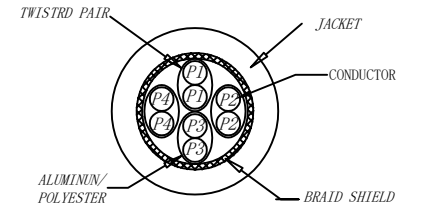

CAT.6 S/FTP LSZH 250MHz ISO/IEC 11801 & EN50173-1 & ANSI/TIA-568-C.2 www.Synergy21.de **CE**

PIN OUT

MATERIAL LIST

⑥	LABEL	NO DRY GLUE LABEL	1	
⑤	MINI TIE	PE MINI TIE (POSSESS METAL) COLOUR SEE THE CHART	2	
④	POLYETHYLENE BAG	SYNERGY 21 SLIP PE BAG	1	
③	CABLE	CAT.6 S/FTP 27AWG(BC*1P+AL-FOIL)*4+Braid (AL-MG) JACKET:LSZH OD:5.8±0.2mm COLOUR SEE THE CHART	1	
②	Over mold	80A PVC, COLOR:SEE THE CHART	2	
①	Plug	RJ45 8P8C'S SHIELDED , THE SHELL PLATED NICKEL , PIN GOLD PLATED 3u" RED/TRANSPARENT	2	
NO.	PARTS NAME	SPECIFICATION STANDARD	QT' Y	REMARK

NOTE:

- ELECTRICAL TEST:
 - 100% OPEN SHORT, MISS WIRE TEST
 - INSULATION RESISTANCE:DC 300V 10M Ohm;
 - CONTACTOR RESISTANCE:1 OHM per meter
- FLUKE TEST LIMIT:ISO11801 Channel Class E
- Operating temperature:-20°C~+75°C
- ROHS 3.0 AND REACH compliant
- Support PoE/PoE+/PoE++
- Packing:Synergy21 PE Bag+Label
- Minimum of the bending radius is 60mm
- Flame retardant (IEC60332-1-2)
Low smoke(IEC 61034)
Halogen free(IEC 60754-2)