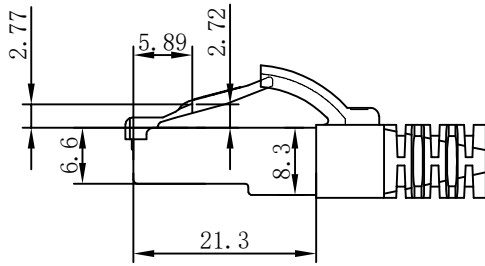

CAT.6 S/FTP LSZH 250MHz ISO/IEC 11801 & EN50173-1 & ANSI/TIA-568-C.2 www.Synergy21.de **CE**

PIN OUT

MATERIAL LIST

⑥	LABEL	NO DRY GLUE LABEL	1	
⑤	MINI TIE	PE MINI TIE (POSSESS METAL) COLOUR SEE THE CHART	2	
④	POLYETHYLENE BAG	SYNERGY 21 SLIP PE BAG	1	
③	CABLE	CAT.6 S/FTP 27AWG(BC*1P+AL-FOIL)*4+Braid (AL-MG) JACKET:LSZH OD:5.8±0.2mm COLOUR SEE THE CHART	1	
②	Over mold	80A PVC, COLOR:SEE THE CHART	2	
①	Plug	RJ45 8P8C'S SHIELDED , THE SHELL PLATED NICKEL , PIN GOLD PLATED 3u" RED/TRANSPARENT	2	
NO.	PARTS NAME	SPECIFICATION STANDARD	QT' Y	REMARK

NOTE:

- ELECTRICAL TEST:
 - 100% OPEN SHORT, MISS WIRE TEST
 - INSULATION RESISTANCE:DC 300V 10M Ohm;
 - CONTACTOR RESISTANCE:1 OHM per meter
- FLUKE TEST LIMIT:ISO11801 Channel Class E
- Operating temperature:-20°C~+75°C
- ROHS 3.0 AND REACH compliant
- Support PoE/PoE+/PoE++
- Packing:Synergy21 PE Bag+Label
- Minimum of the bending radius is 60mm
- Flame retardant (IEC60332-1-2)
Low smoke(IEC 61034)
Halogen free(IEC 60754-2)