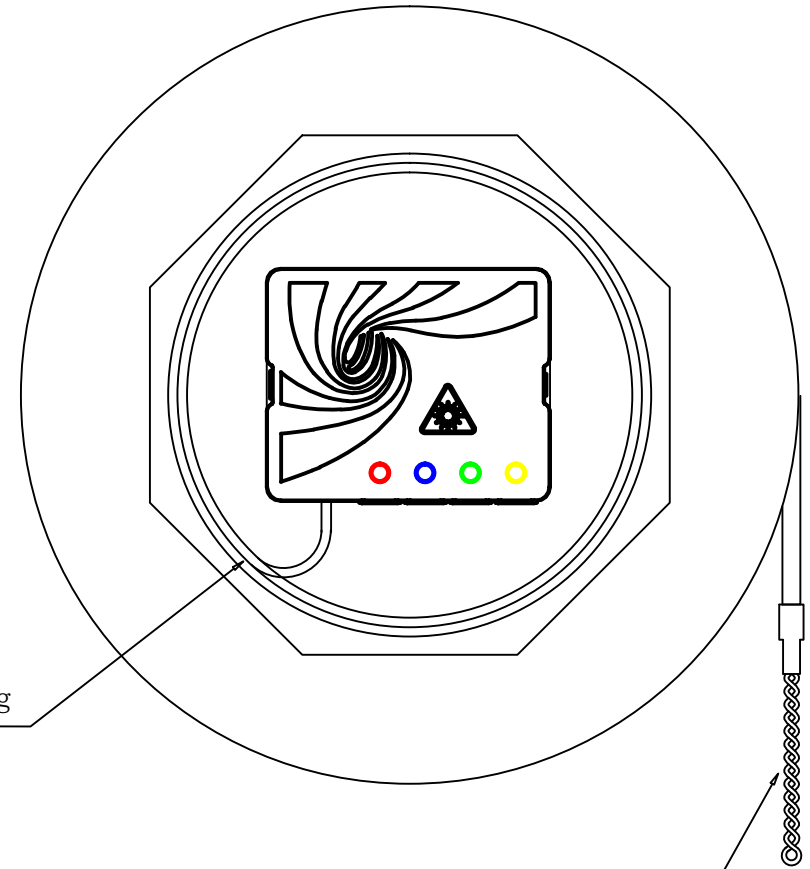

Clockwise winding

1pcs/Paper shaft + Test report + Accessory

										SYNERGY 21						
				CUSTOMER				ITEM NO.		See the chart						
				PRODUCT NAME		Assemble		Manufacture country		CHINA	UNIT	mm				
				NEW		2019-04-24		A		DRAWNBY		CHECKBY	APPOBY		DATE	
BY	CHK	REVISION RECORD MODIFICATIONS				DATE		REV.	SYNERGY 21		SYNERGY 21		2019-04-24