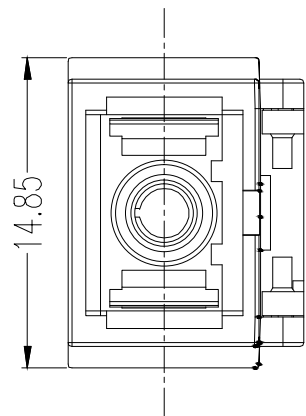

SYNERGY 21					
CUSTOMER		ITEM NO.	see the chart		
PRODUCT NAME	2 cores SC/APC 8° fiber cable	Manufacture country	CHINA	UNIT	mm
DRAWNBY	CHECKBY	APPOBY	DATE		
SYNERGY 21	SYNERGY 21		2019-04-24		

Note:

Tolerance :  $\pm 2\text{mm}$

ABS+PC material, White

Accessory:

Screw ST4.0\*25mm sets: 2 sets

Cable Tie 2.2\*80mm x 4 pcs

Packing: 1PCS/PE Bag

SYNERGY 21										
CUSTOMER		ITEM NO.			See the chart					
PRODUCT NAME		FTTH Box 4 Core		Manufacture country		CHINA	UNIT	mm		
BY	CHK	NEW			2019-04-23	A	DRAWNBY	CHECKBY	APPOBY	DATE
		REVISION RECORD MODIFICATIONS			DATE	REV.	SYNERGY 21	SYNERGY 21		2019-04-23