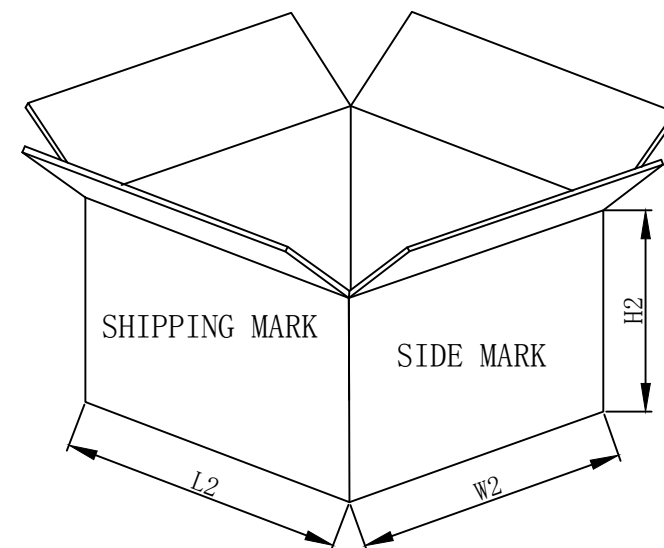

# End-product drawing

Paper shaft

Clockwise winding

1pcs/Paper shaft + Test report + Accessory

										SYNERGY 21						
				CUSTOMER				ITEM NO.		See the chart						
				PRODUCT NAME		Assemble		Manufacture country		CHINA	UNIT	mm				
				NEW		2019-04-24		A		DRAWNBY		CHECKBY	APPOBY		DATE	
BY	CHK	REVISION RECORD MODIFICATIONS				DATE		REV.	SYNERGY 21		SYNERGY 21		2019-04-24			

ITEM NO.	LENGTH	FIBER	Color
S215572. 20m	20M	G657. A2	White
S215572. 40m	40M	G657. A2	White
S215572. 60m	60M	G657. A2	White

Packing: 1pcs/Inner box 10pcs/Big carton

SYNERGY 21										
					CUSTOMER				ITEM NO.	see the chart
					PRODUCT NAME	PACKING	Manufacture country	CHINA	UNIT	mm
NEW					2019-04-24	A	DRAWNBY	CHECKBY	APPOBY	DATE
BY	CHK	REVISION RECORD MODIFICATIONS			DATE	REV.	SYNERGY 21	SYNERGY 21	2019-04-24	