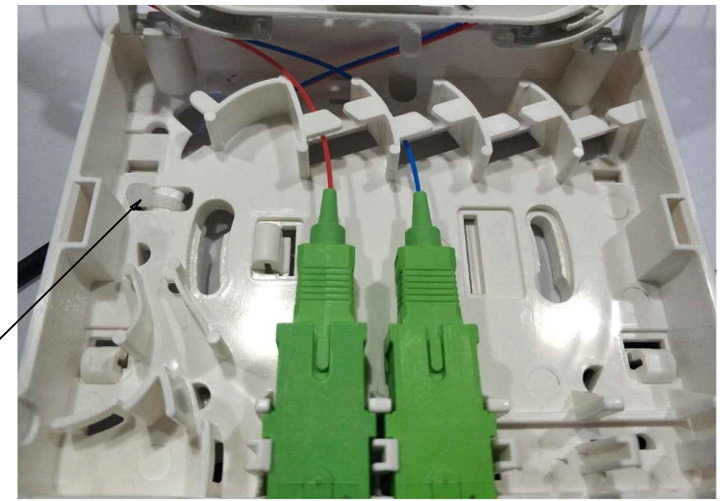

Cable tie

Red Blue

Adapter label