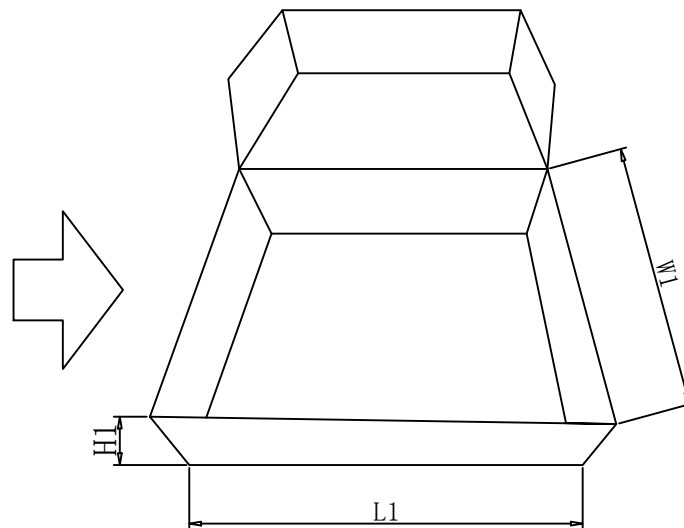

# End-product drawing

Paper shaft

Clockwise winding

1pcs/Paper shaft + Test report + Accessory

										SYNERGY 21						
				CUSTOMER				ITEM NO.		See the chart						
				PRODUCT NAME		Assemble		Manufacture country		CHINA	UNIT	mm				
				NEW		2019-04-24		A		DRAWNBY		CHECKBY	APPOBY		DATE	
BY	CHK	REVISION RECORD MODIFICATIONS				DATE		REV.	SYNERGY 21		SYNERGY 21		2019-04-24			

ITEM NO.	LENGTH	FIBER	Color
S215572. 20m	20M	G657. A2	White
S215572. 40m	40M	G657. A2	White
S215572. 60m	60M	G657. A2	White

Packing: 1pcs/Inner box 10pcs/Big carton

SYNERGY 21										
					CUSTOMER				ITEM NO.	see the chart
					PRODUCT NAME	PACKING	Manufacture country	CHINA	UNIT	mm
NEW					2019-04-24	A	DRAWNBY	CHECKBY	APPOBY	DATE
BY	CHK	REVISION RECORD MODIFICATIONS			DATE	REV.	SYNERGY 21	SYNERGY 21	2019-04-24	