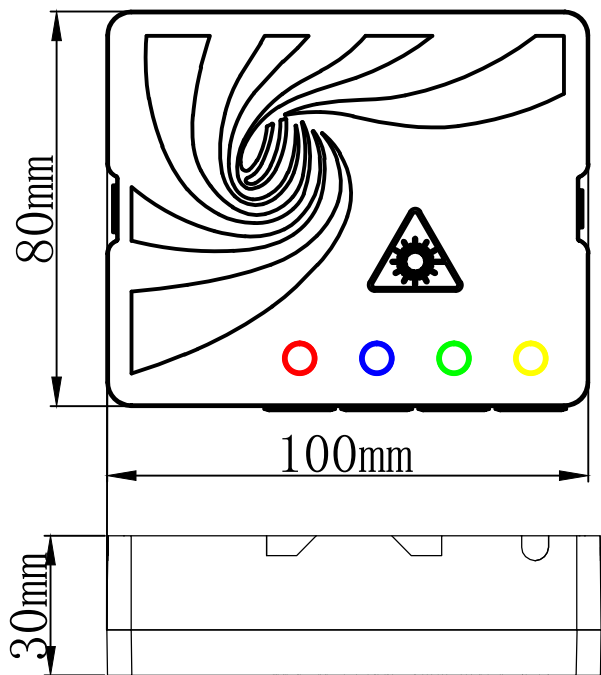

Note:

Tolerance : $\pm 2\text{mm}$

ABS+PC material, White

Accessory:

Screw ST4.0*25mm sets: 2 sets

Cable Tie 2.2*80mm x 4 pcs

Packing: 1PCS/PE Bag

SYNERGY 21										
CUSTOMER		ITEM NO.			See the chart					
PRODUCT NAME		FTTH Box 4 Core		Manufacture country		CHINA	UNIT	mm		
BY	CHK	NEW			2019-04-23	A	DRAWNBY	CHECKBY	APPOBY	DATE
		REVISION RECORD MODIFICATIONS			DATE	REV.	SYNERGY 21	SYNERGY 21		2019-04-23