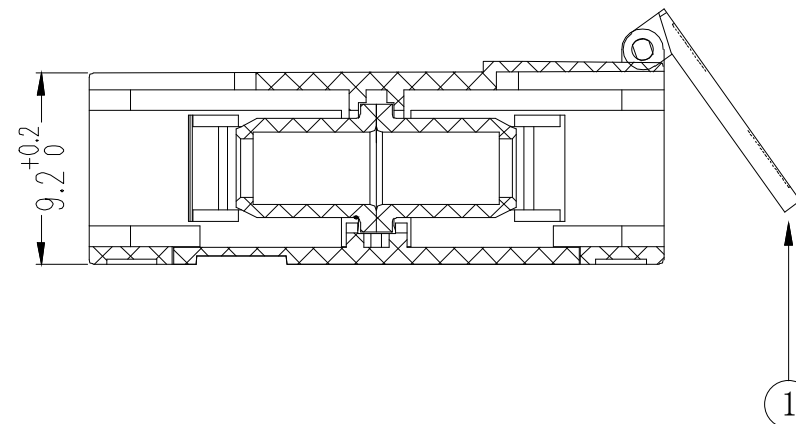

SYNERGY 21					
CUSTOMER		ITEM NO.	see the chart		
PRODUCT NAME	2 cores SC/APC 8° fiber cable	Manufacture country	CHINA	UNIT	mm
DRAWNBY	CHECKBY	APPOBY	DATE		
SYNERGY 21	SYNERGY 21		2019-04-24		

Note:

Tolerance :  $\pm 2\text{mm}$

ABS+PC material, White

Accessory:

Screw ST4.0\*25mm sets: 2 sets

Cable Tie 2.2\*80mm x 4 pcs

Packing: 1PCS/PE Bag

SYNERGY 21										
CUSTOMER		ITEM NO.			See the chart					
PRODUCT NAME		FTTH Box 4 Core		Manufacture country		CHINA	UNIT	mm		
BY	CHK	NEW			2019-04-23	A	DRAWNBY	CHECKBY	APPOBY	DATE
		REVISION RECORD MODIFICATIONS			DATE	REV.	SYNERGY 21	SYNERGY 21		2019-04-23