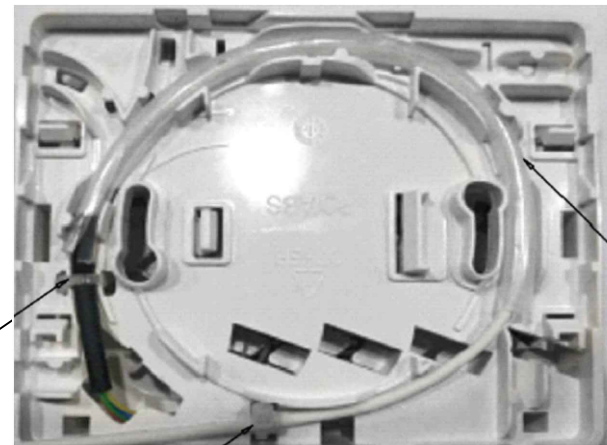

SYNERGY 21					
CUSTOMER		ITEM NO.	See the chart		
PRODUCT NAME	SC SM Green (ceramic) Simplex plastic Adapter With external laser protection shutter	Manufacture country	CHINA	UNIT	mm
BY	CHK	DRAWNBY	CHECKBY	APPOBY	DATE
		SYNERGY 21	SYNERGY 21		2019-04-23

		NEW	2019-04-23	A	
		REVISION RECORD MODIFICATIONS	DATE	REV.	

Two laps

Cable tie

Red Blue

Adapter label

Cable tie

Transparent tube 135mm

Cable tie