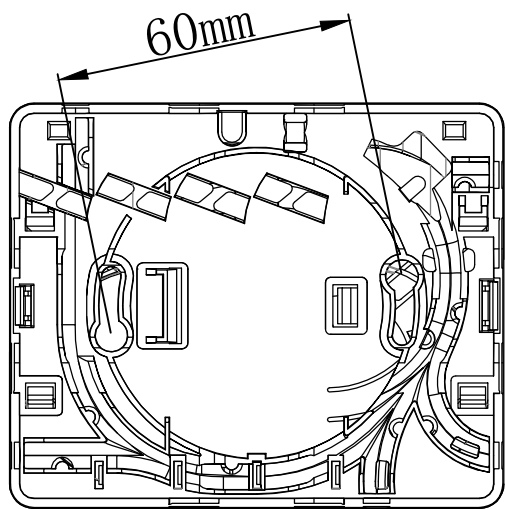

Note:

Tolerance : $\pm 2\text{mm}$

ABS+PC material, White

Accessory:

Screw ST4.0*25mm sets: 2 sets

Cable Tie 2.2*80mm x 4 pcs

Packing: 1PCS/PE Bag

SYNERGY 21										
CUSTOMER		ITEM NO.			See the chart					
PRODUCT NAME		FTTH Box 4 Core		Manufacture country		CHINA	UNIT	mm		
BY	CHK	NEW			2019-04-23	A	DRAWNBY	CHECKBY	APPOBY	DATE
		REVISION RECORD MODIFICATIONS			DATE	REV.	SYNERGY 21	SYNERGY 21		2019-04-23