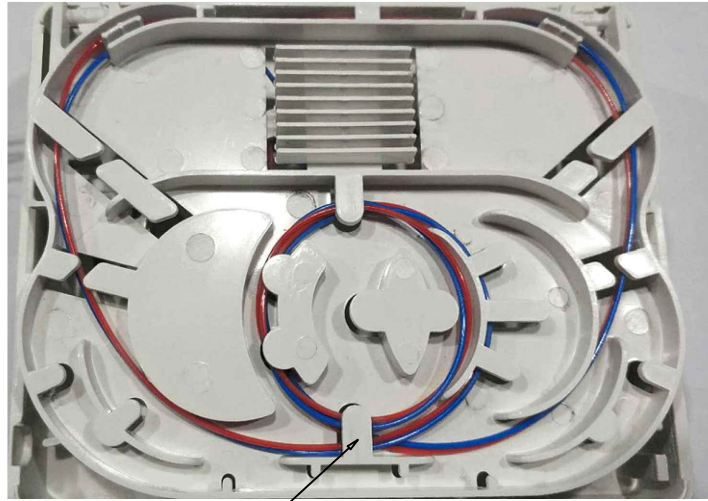

Two laps

Adapter label

Cable tie

Transparent tube 135mm

Cable tie

										SYNERGY 21				
						CUSTOMER				ITEM NO.		see the chart		
						PRODUCT NAME		Assemble		Manufacture country		CHINA	UNIT	mm
		NEW		2019-04-24		A		DRAWNBY		CHECKBY		APPOBY		DATE
BY	CHK	REVISION RECORD MODIFICATIONS			DATE	REV.	SYNERGY 21		SYNERGY 21				2019-04-24