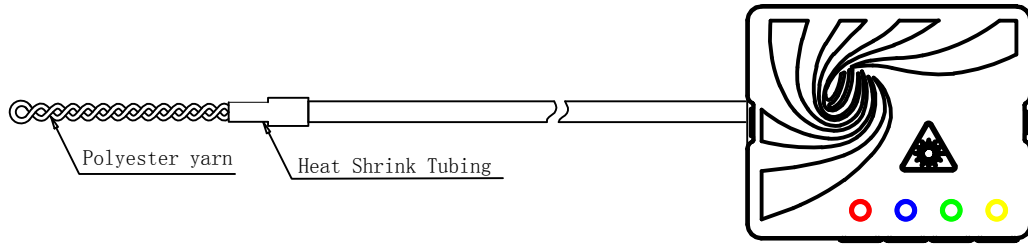

End-product drawing

Paper shaft