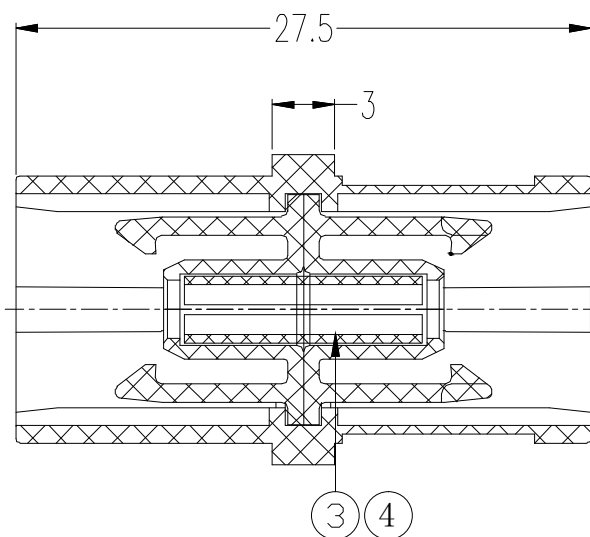

SYNERGY 21					
CUSTOMER		ITEM NO.	see the chart		
PRODUCT NAME	2 cores SC/APC 8° fiber cable	Manufacture country	CHINA	UNIT	mm
DRAWNBY	CHECKBY	APPOBY	DATE		
SYNERGY 21	SYNERGY 21		2019-04-24		

Note:

Tolerance :  $\pm 2\text{mm}$

ABS+PC material, White

Accessory:

Screw ST4.0\*25mm sets: 2 sets

Cable Tie 2.2\*80mm x 4 pcs

Packing: 1PCS/PE Bag

SYNERGY 21										
CUSTOMER		ITEM NO.			See the chart					
PRODUCT NAME		FTTH Box 4 Core		Manufacture country		CHINA	UNIT	mm		
BY	CHK	NEW			2019-04-23	A	DRAWNBY	CHECKBY	APPOBY	DATE
		REVISION RECORD MODIFICATIONS			DATE	REV.	SYNERGY 21	SYNERGY 21		2019-04-23