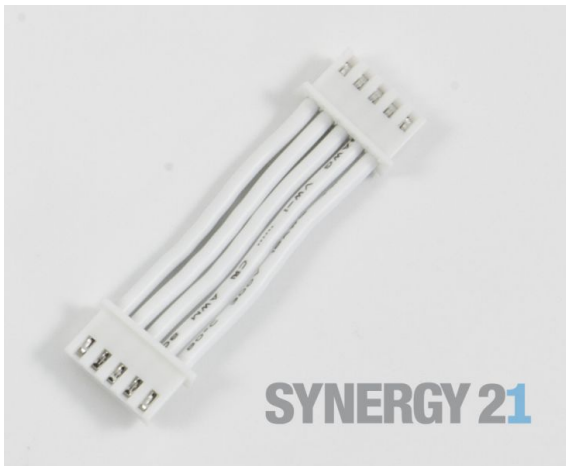

## Synergy 21 LED Prometheus Light Bar add. Connector 150cm

Connecting cable 150cm for Prometheus Light Bar