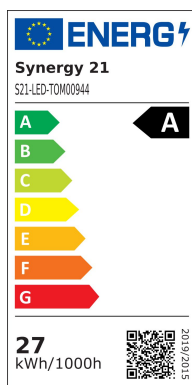

Synergy 21 LED Prometheus IP68 power supply V2

kwh/1000h:	27,00
Lumens:	1920
Watt:	24,0
Nominal Service Life:	35000 Std.
Switching Cycles:	50000
Opt. Ambient Temperature.:	25 °C

Power supply unit (constant current source) for single-colour Prometheus V1 and V2

Input: 170-250V, 50/60Hz (cable length 180cm)
Output: 350mA, 40-85V, 28W max (cable length 100cm)
Size 200x22x19mm

Attributes

Attribute	Value
Ampere:	0.35
Grösse:	200*22*19
Weight:	0.661 Kg
Warranty:	60.00 Months