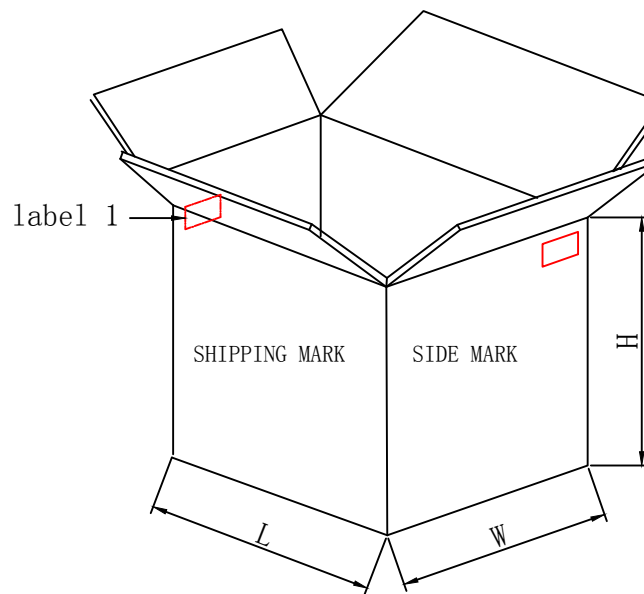

Label 1

SHIPPING MARK

PO NO. :
REACH and ROHS 2.0 Compliant
MADE IN CHINA

SIDE MARK

PO NO. :
Item no:
Q' TY:
N. W
G. W
Carton no.
MEAS.

label 1

1pcs/box+user guide+label 1

20pcs/Carton+Label 1

NOTE:

1. 1pcs/box+Label 1, 20pcs/Carton+Label 1
2. “工” type sealing
3. “井” type packaging

SYNERGY 21									
CUSTOMER			ITEM NO.			S216335			
PRODUCT NAME		Mini 12 ports desktop blank Patch panel Toolless		manufacture country:		CHINA	UNIT	MM	
DRAWNBY			CHECKBY			APPOBY		DATE	
SYNERGY 21		SYNERGY 21			SYNERGY 21		2018-03-20		