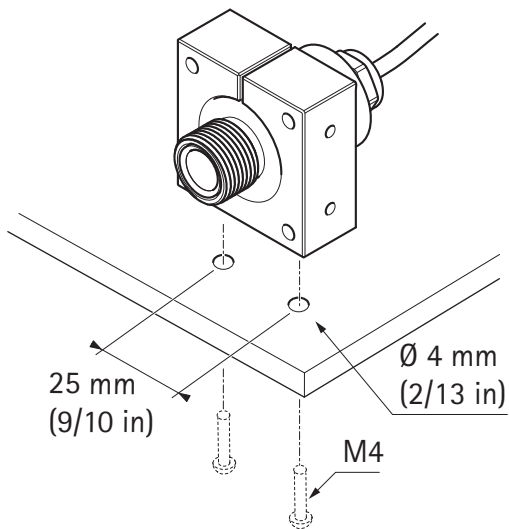

INSTALLATION GUIDE

AXIS F8203 Fixed Mounting Bracket

1

2

3 Ø22 mm
(Ø7/8 in)

4

5

6

7

Installation Guide
AXIS F8203 Fixed Mounting Bracket
© Axis Communications AB, 2014

Ver.1.0
Printed: June 2014
Part No. 57321