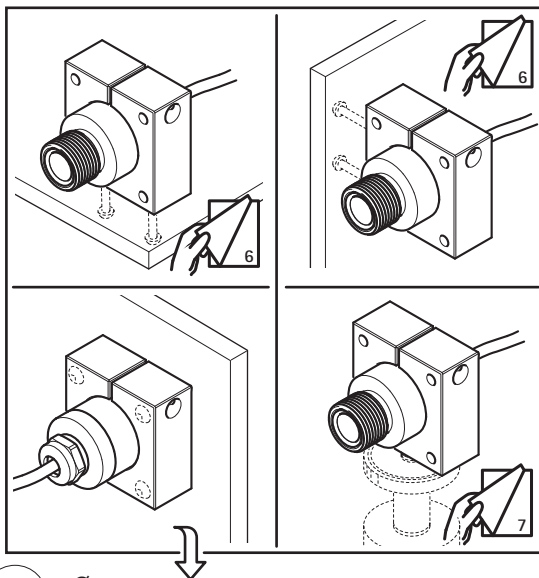

INSTALLATION GUIDE

AXIS F8203 Fixed Mounting Bracket

1

2

3 Ø22 mm
(Ø7/8 in)

4

5

6