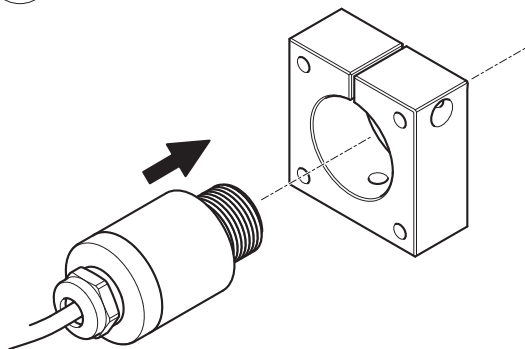

INSTALLATION GUIDE

AXIS F8203 Fixed Mounting Bracket

1

2

3 Ø22 mm
(Ø7/8 in)

4

5

6

7

Installation Guide
AXIS F8203 Fixed Mounting Bracket
© Axis Communications AB, 2014

Ver.1.0
Printed: June 2014
Part No. 57321