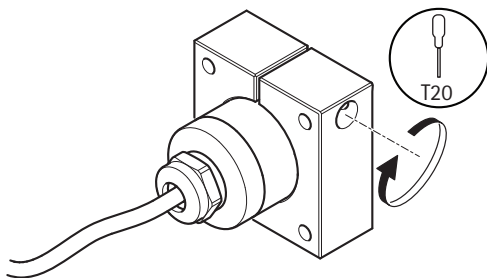

INSTALLATION GUIDE

AXIS F8203 Fixed Mounting Bracket

1

2

3 Ø22 mm
(Ø7/8 in)

4

5

6

7

Installation Guide
AXIS F8203 Fixed Mounting Bracket
© Axis Communications AB, 2014

Ver.1.0
Printed: June 2014
Part No. 57321