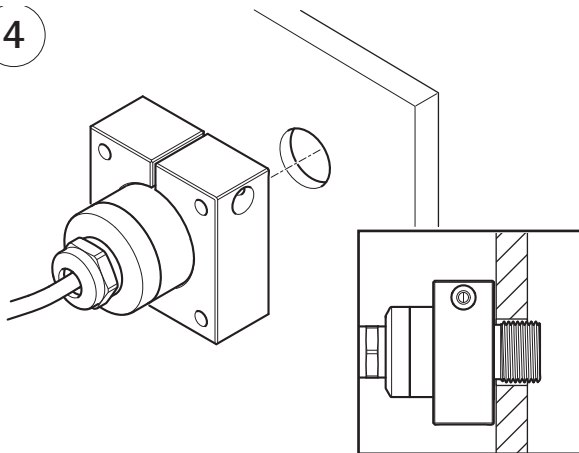

INSTALLATION GUIDE

AXIS F8203 Fixed Mounting Bracket

1

2

3 Ø22 mm
(Ø7/8 in)

4

5

6

7

Installation Guide
AXIS F8203 Fixed Mounting Bracket
© Axis Communications AB, 2014

Ver.1.0
Printed: June 2014
Part No. 57321