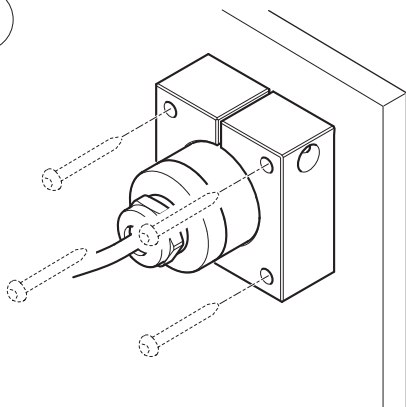

INSTALLATION GUIDE

AXIS F8203 Fixed Mounting Bracket

1

2

3 Ø22 mm
(Ø7/8 in)

4

5

6

7

Installation Guide
AXIS F8203 Fixed Mounting Bracket
© Axis Communications AB, 2014

Ver.1.0
Printed: June 2014
Part No. 57321