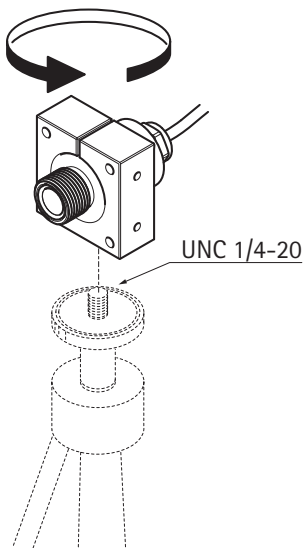

INSTALLATION GUIDE

AXIS F8203 Fixed Mounting Bracket

1

2

3 Ø22 mm
(Ø7/8 in)

4

5

6

7

Installation Guide
AXIS F8203 Fixed Mounting Bracket
© Axis Communications AB, 2014

Ver.1.0
Printed: June 2014
Part No. 57321