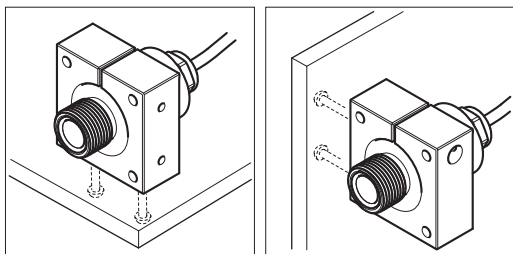

INSTALLATION GUIDE

AXIS F8203 Fixed Mounting Bracket

1

2

3 Ø22 mm
(Ø7/8 in)

4

5

6