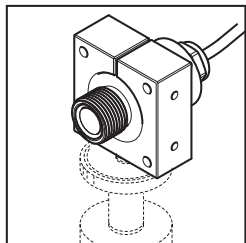

INSTALLATION GUIDE

AXIS F8203 Fixed Mounting Bracket

1

2

3 Ø22 mm
(Ø7/8 in)

4

5

6