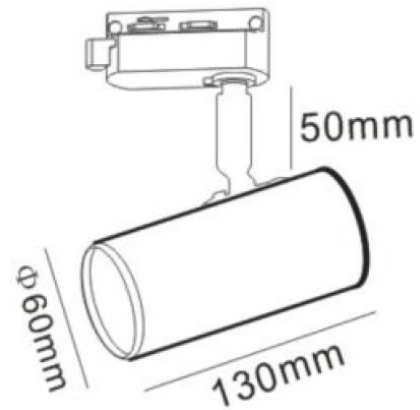

Synergy 21 LED socket GU10 Track series for track 02

Socket for GU10 LED lamps
For mounting on a 3-phase track such as EUTRAC
Colour: white
Supplied WITHOUT light source

Additional Images

Accessories

Part No.	Name
181344	Synergy 21 LED retrofit GU10 7W ww dimmbar V3
194121	Synergy 21 LED retrofit GU10 7W nw dimmable V3
90801	Synergy 21 LED retrofit GU10 4x1W ww
90882	Synergy 21 LED retrofit GU10 4x1W nw
90800	Synergy 21 LED retrofit GU10 4x1W cw
148502	Synergy 21 LED Retrofit GU10 4W RGB-WW Spot *Milight/Miboxer*
86948	Synergy 21 LED Retrofit GU10 4x1W IR SECURITY LINE Infrared with 850nm
114785	Synergy 21 LED retrofit GU10 4x1W amber/orange
118706	Synergy 21 LED Retrofit GU10 4x1W UV Ultraviolet
121670	Synergy 21 LED Retrofit GU10 4x1W IR SECURITY LINE Infrared with 940nm
233432	Powergear 3PH AUFBAUSCHIENE, Weiss, 1 meter
233434	Powergear 3PH AUFBAUSCHIENE, Schwarz, 1 meter
233435	Powergear 3PH AUFBAUSCHIENE, Weiss, 2 meter
233436	Powergear 3PH AUFBAUSCHIENE, Schwarz, 2 meter
233437	Powergear 3PH AUFBAUSCHIENE, weiß, 3 meter
233438	Powergear 3PH AUFBAUSCHIENE, Schwarz, 3 meter
233439	Powergear 3PH EINBAUSCHIENE, Weiß, 1 meter

Part No.	Name
233440	Powergear 3PH EINBAUSCHIENE, Schwarz, 1 meter
233442	Powergear 3PH EINBAUSCHIENE, Weiß, 2 meter
233445	Powergear 3PH EINBAUSCHIENE, Schwarz, 2 meter
233446	Powergear 3PH EINBAUSCHIENE, Weiß, 3 meter
233447	Powergear 3PH EINBAUSCHIENE, Schwarz, 3 meter